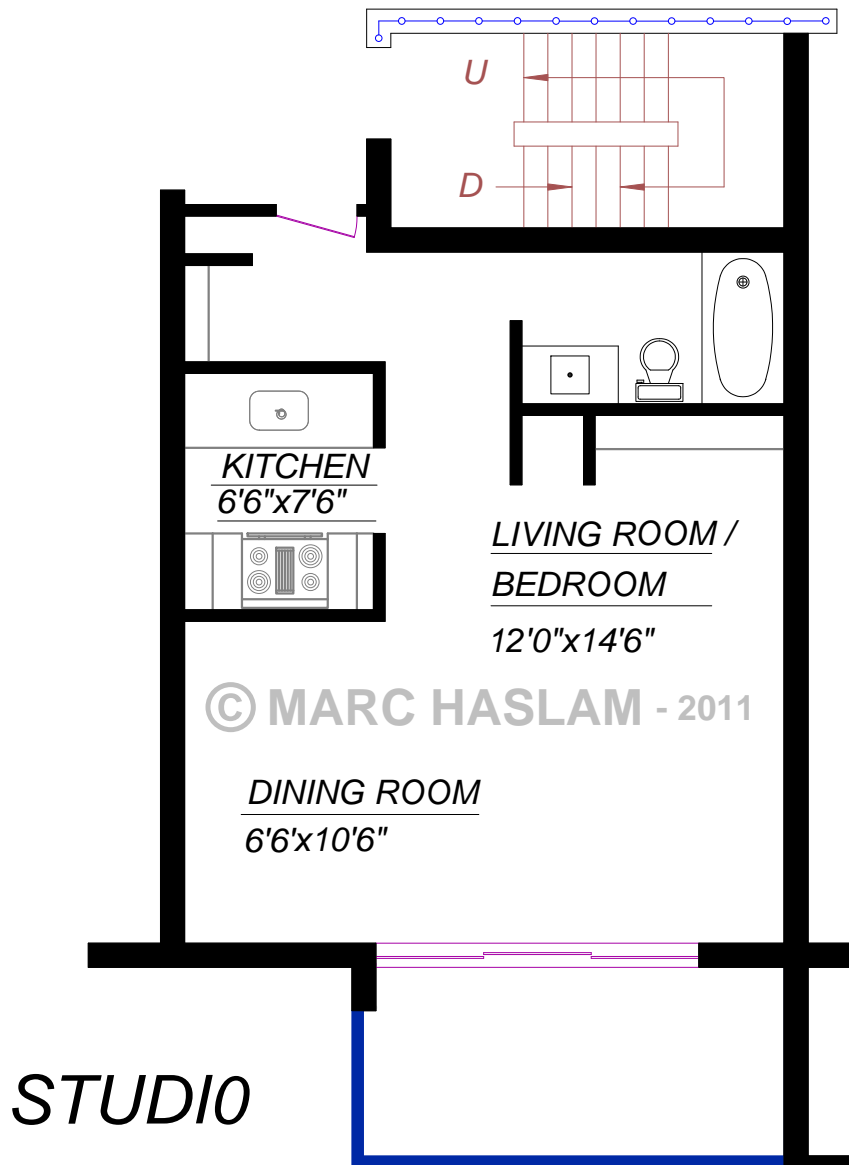

Pemberton Building

UNITS 07 & 14

450 SQ.FT. 449 SQ.FT.

SOUTH (MIDDLE)

All measurements are approximate and not guaranteed.

Buyer to verify all measurements.