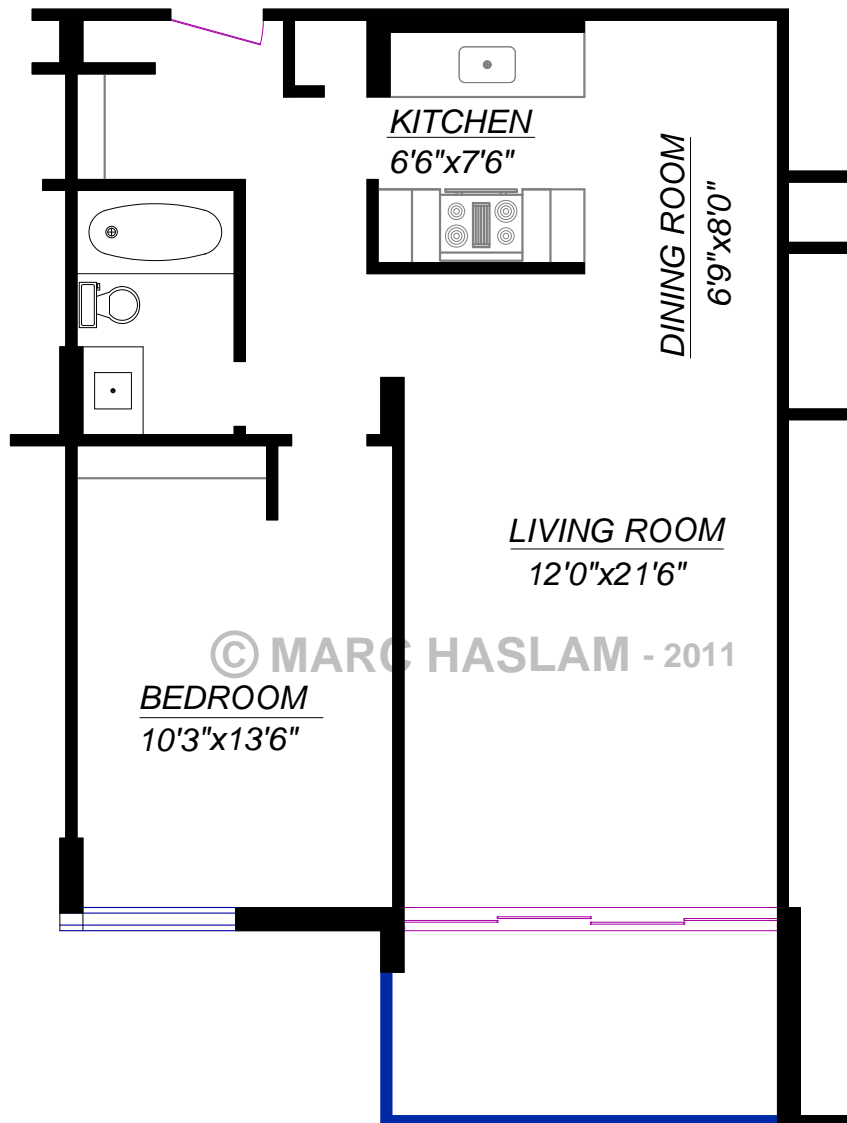

Pemberton Building

ONE BEDROOM
UNITS (09, 12) & (13, 08)
685 SQ.FT. 691 SQ.FT.
SOUTH (MIDDLE)

All measurements are approximate and not guaranteed.
Buyer to verify all measurements.