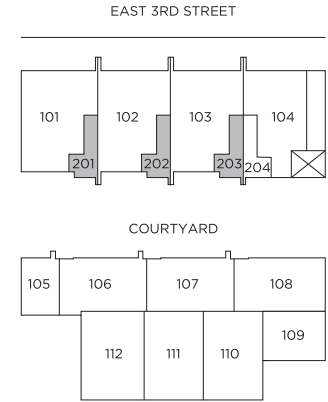

Plan A3
3 BED + FLEX + 2.5 BATH

Interior: 1,652 sf
Exterior: 348 sf
Total: 2,000 sf

LEVEL 1

LEVEL 2

LEVEL 3

LEVEL 4

This is not an offering for sale. Actual floorplans may have minor variations from the illustrations above. Any such offering can only be made with a disclosure statement. The developer reserves the right to make changes and modifications to the information contained herein without prior notice. E.&O.E.