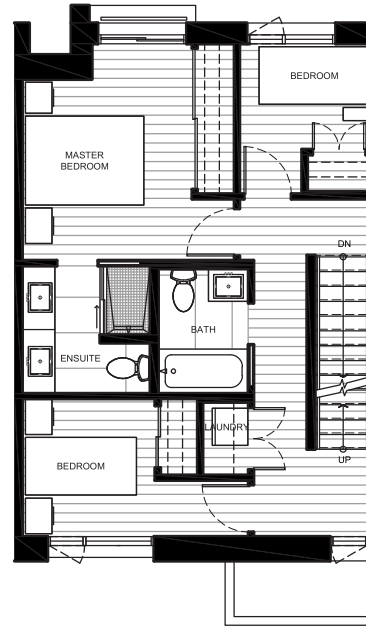

Plan A3
3 BED + FLEX + 2.5 BATH

Interior: 1,652 sf
Exterior: 348 sf
Total: 2,000 sf

LEVEL 1

LEVEL 2

LEVEL 3

LEVEL 4

This is not an offering for sale. Actual floorplans may have minor variations from the illustrations above. Any such offering can only be made with a disclosure statement. The developer reserves the right to make changes and modifications to the information contained herein without prior notice. E.&O.E.