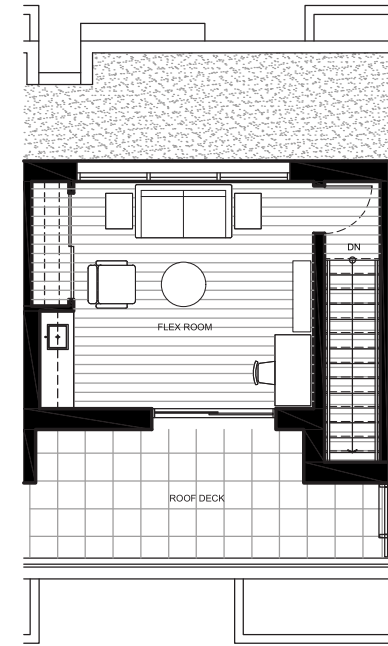

Plan A3
3 BED + FLEX + 2.5 BATH

Interior: 1,652 sf
Exterior: 348 sf
Total: 2,000 sf

LEVEL 1

LEVEL 2

LEVEL 3

LEVEL 4

This is not an offering for sale. Actual floorplans may have minor variations from the illustrations above. Any such offering can only be made with a disclosure statement. The developer reserves the right to make changes and modifications to the information contained herein without prior notice. E.&O.E.