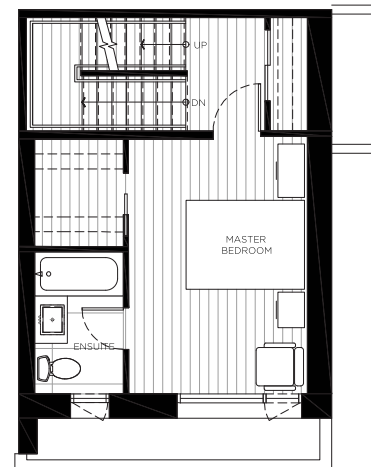

**Plan C2**  
1 BED + FLEX + 2.5 BATH

Interior: 1,331 sf  
Exterior: 120 sf  
Total: 1,451 sf

LEVEL 1

LEVEL 2

LEVEL 3

LEVEL 4

This is not an offering for sale. Actual floorplans may have minor variations from the illustrations above. Any such offering can only be made with a disclosure statement. The developer reserves the right to make changes and modifications to the information contained herein without prior notice. E.&O.E.