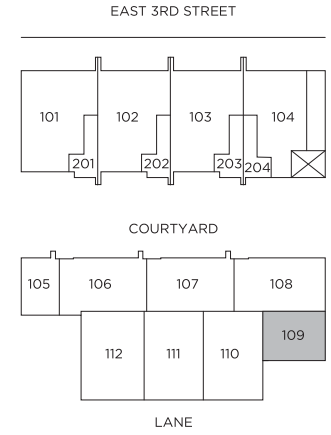

**Plan C2**  
1 BED + FLEX + 2.5 BATH

Interior: 1,331 sf  
Exterior: 120 sf  
Total: 1,451 sf

LEVEL 1

LEVEL 2

LEVEL 3

LEVEL 4

This is not an offering for sale. Actual floorplans may have minor variations from the illustrations above. Any such offering can only be made with a disclosure statement. The developer reserves the right to make changes and modifications to the information contained herein without prior notice. E.&O.E.