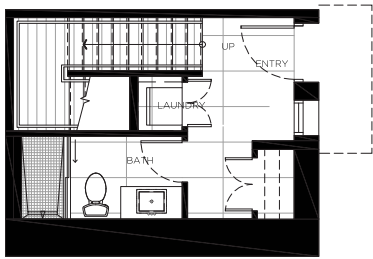

**Plan C2**  
1 BED + FLEX + 2.5 BATH

Interior: 1,331 sf  
Exterior: 120 sf  
Total: 1,451 sf

LEVEL 1

LEVEL 2

LEVEL 3

LEVEL 4

This is not an offering for sale. Actual floorplans may have minor variations from the illustrations above. Any such offering can only be made with a disclosure statement. The developer reserves the right to make changes and modifications to the information contained herein without prior notice. E.&O.E.