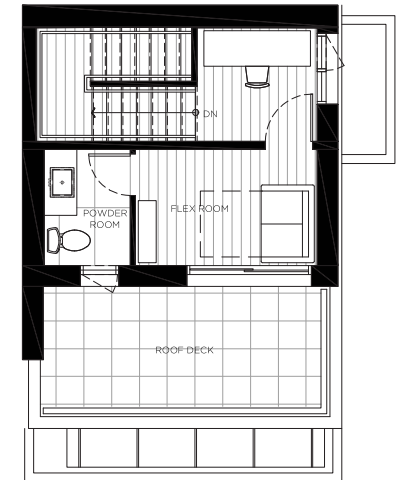

**Plan C2**  
1 BED + FLEX + 2.5 BATH

Interior: 1,331 sf  
Exterior: 120 sf  
Total: 1,451 sf

LEVEL 1

LEVEL 2

LEVEL 3

LEVEL 4

This is not an offering for sale. Actual floorplans may have minor variations from the illustrations above. Any such offering can only be made with a disclosure statement. The developer reserves the right to make changes and modifications to the information contained herein without prior notice. E.&O.E.