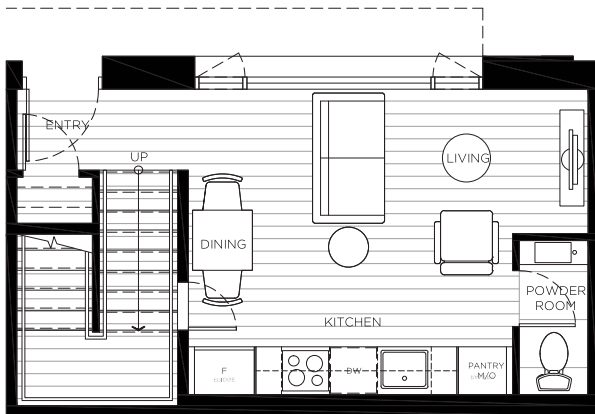

Plan B1
2 BED + FLEX + 2.5 BATH

Interior: 1,304 sf
Exterior: 288 sf
Total: 1,592 sf

LEVEL 2

LEVEL 4

LEVEL 1

LEVEL 3

This is not an offering for sale. Actual floorplans may have minor variations from the illustrations above. Any such offering can only be made with a disclosure statement. The developer reserves the right to make changes and modifications to the information contained herein without prior notice. E.&O.E.