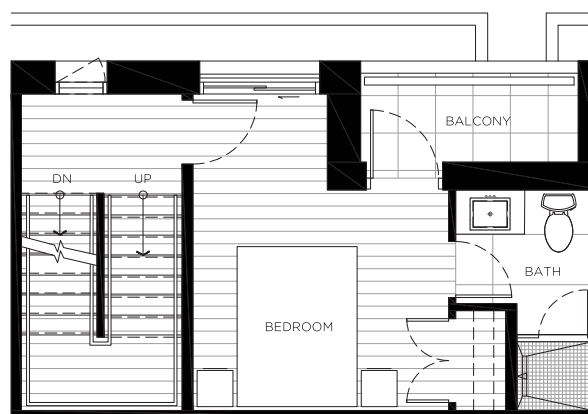

Plan B1
2 BED + FLEX + 2.5 BATH

Interior: 1,304 sf
Exterior: 288 sf
Total: 1,592 sf

LEVEL 2

LEVEL 4

LEVEL 1

LEVEL 3

This is not an offering for sale. Actual floorplans may have minor variations from the illustrations above. Any such offering can only be made with a disclosure statement. The developer reserves the right to make changes and modifications to the information contained herein without prior notice. E.&O.E.