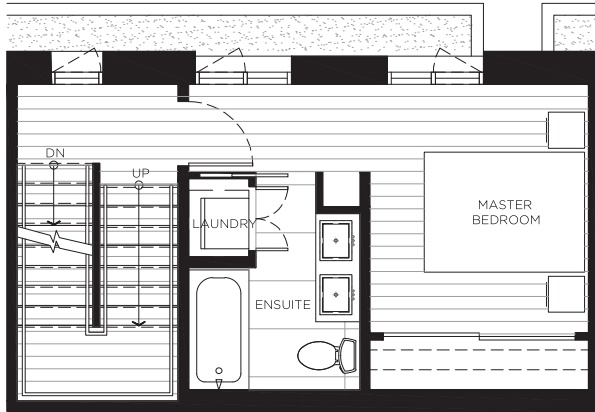

Plan B1
2 BED + FLEX + 2.5 BATH

Interior: 1,304 sf
Exterior: 288 sf
Total: 1,592 sf

LEVEL 2

LEVEL 4

LEVEL 1

LEVEL 3

This is not an offering for sale. Actual floorplans may have minor variations from the illustrations above. Any such offering can only be made with a disclosure statement. The developer reserves the right to make changes and modifications to the information contained herein without prior notice. E.&O.E.