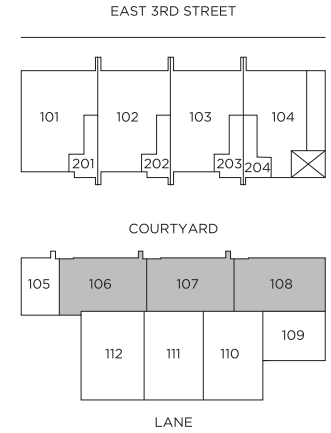

Plan B1
2 BED + FLEX + 2.5 BATH

Interior: 1,304 sf
Exterior: 288 sf
Total: 1,592 sf

LEVEL 2

LEVEL 4

LEVEL 1

LEVEL 3

This is not an offering for sale. Actual floorplans may have minor variations from the illustrations above. Any such offering can only be made with a disclosure statement. The developer reserves the right to make changes and modifications to the information contained herein without prior notice. E.&O.E.