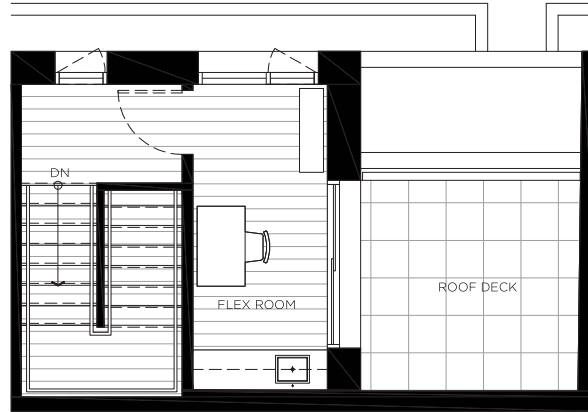

Plan B1
2 BED + FLEX + 2.5 BATH

Interior: 1,304 sf
Exterior: 288 sf
Total: 1,592 sf

LEVEL 2

LEVEL 4

LEVEL 1

LEVEL 3

This is not an offering for sale. Actual floorplans may have minor variations from the illustrations above. Any such offering can only be made with a disclosure statement. The developer reserves the right to make changes and modifications to the information contained herein without prior notice. E.&O.E.