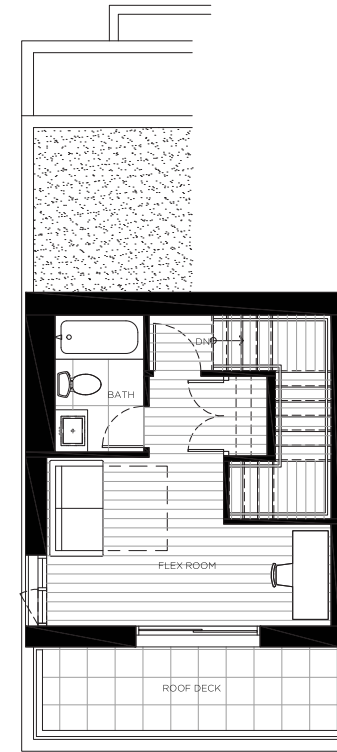

Plan B2
2 BED + FLEX + 3.5 BATH

Interior: 1,695 sf
Exterior: 171 sf
Total: 1,866 sf

LEVEL 1

LEVEL 2

LEVEL 3

LEVEL 4

This is not an offering for sale. Actual floorplans may have minor variations from the illustrations above. Any such offering can only be made with a disclosure statement. The developer reserves the right to make changes and modifications to the information contained herein without prior notice. E.&O.E.