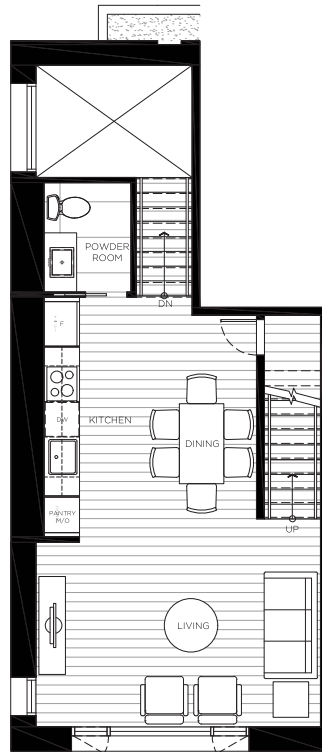

Plan B2
2 BED + FLEX + 3.5 BATH

Interior: 1,695 sf
Exterior: 171 sf
Total: 1,866 sf

LEVEL 1

LEVEL 2

LEVEL 3

LEVEL 4

This is not an offering for sale. Actual floorplans may have minor variations from the illustrations above. Any such offering can only be made with a disclosure statement. The developer reserves the right to make changes and modifications to the information contained herein without prior notice. E.&O.E.