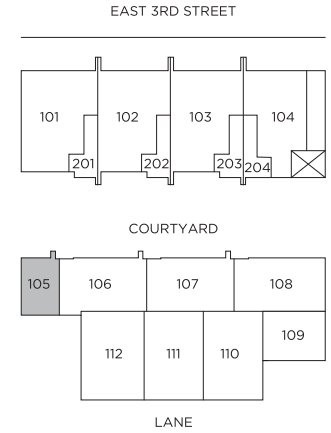

Plan B2
2 BED + FLEX + 3.5 BATH

Interior: 1,695 sf
Exterior: 171 sf
Total: 1,866 sf

LEVEL 1

LEVEL 2

LEVEL 3

LEVEL 4

This is not an offering for sale. Actual floorplans may have minor variations from the illustrations above. Any such offering can only be made with a disclosure statement. The developer reserves the right to make changes and modifications to the information contained herein without prior notice. E.&O.E.