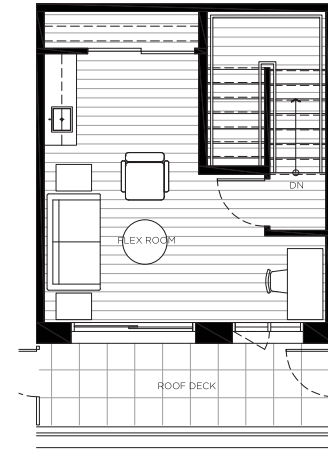

Plan C1
3 BED + FLEX + 2.5 BATH

Interior: 1,571 sf
Exterior: 160 sf
Total: 1,731 sf

LEVEL 1

LEVEL 2

LEVEL 3

LEVEL 4

This is not an offering for sale. Actual floorplans may have minor variations from the illustrations above. Any such offering can only be made with a disclosure statement. The developer reserves the right to make changes and modifications to the information contained herein without prior notice. E.&O.E.