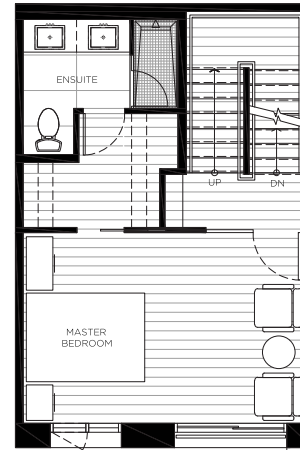

Plan C1
3 BED + FLEX + 2.5 BATH

Interior: 1,571 sf
Exterior: 160 sf
Total: 1,731 sf

LEVEL 1

LEVEL 2

LEVEL 3

LEVEL 4

This is not an offering for sale. Actual floorplans may have minor variations from the illustrations above. Any such offering can only be made with a disclosure statement. The developer reserves the right to make changes and modifications to the information contained herein without prior notice. E.&O.E.