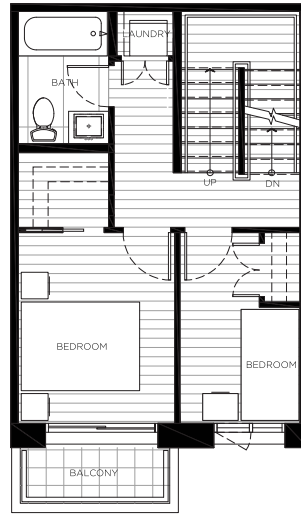

Plan C1
3 BED + FLEX + 2.5 BATH

Interior: 1,571 sf
Exterior: 160 sf
Total: 1,731 sf

LEVEL 1

LEVEL 2

LEVEL 3

LEVEL 4

This is not an offering for sale. Actual floorplans may have minor variations from the illustrations above. Any such offering can only be made with a disclosure statement. The developer reserves the right to make changes and modifications to the information contained herein without prior notice. E.&O.E.