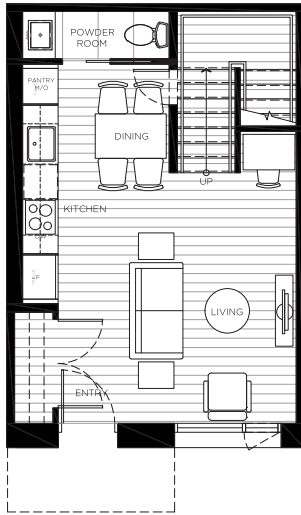

Plan C1
3 BED + FLEX + 2.5 BATH

Interior: 1,571 sf
Exterior: 160 sf
Total: 1,731 sf

LEVEL 1

LEVEL 2

LEVEL 3

LEVEL 4

This is not an offering for sale. Actual floorplans may have minor variations from the illustrations above. Any such offering can only be made with a disclosure statement. The developer reserves the right to make changes and modifications to the information contained herein without prior notice. E.&O.E.