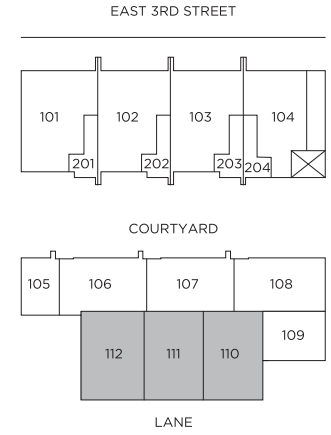

Plan C1
3 BED + FLEX + 2.5 BATH

Interior: 1,571 sf
Exterior: 160 sf
Total: 1,731 sf

LEVEL 1

LEVEL 2

LEVEL 3

LEVEL 4

This is not an offering for sale. Actual floorplans may have minor variations from the illustrations above. Any such offering can only be made with a disclosure statement. The developer reserves the right to make changes and modifications to the information contained herein without prior notice. E.&O.E.