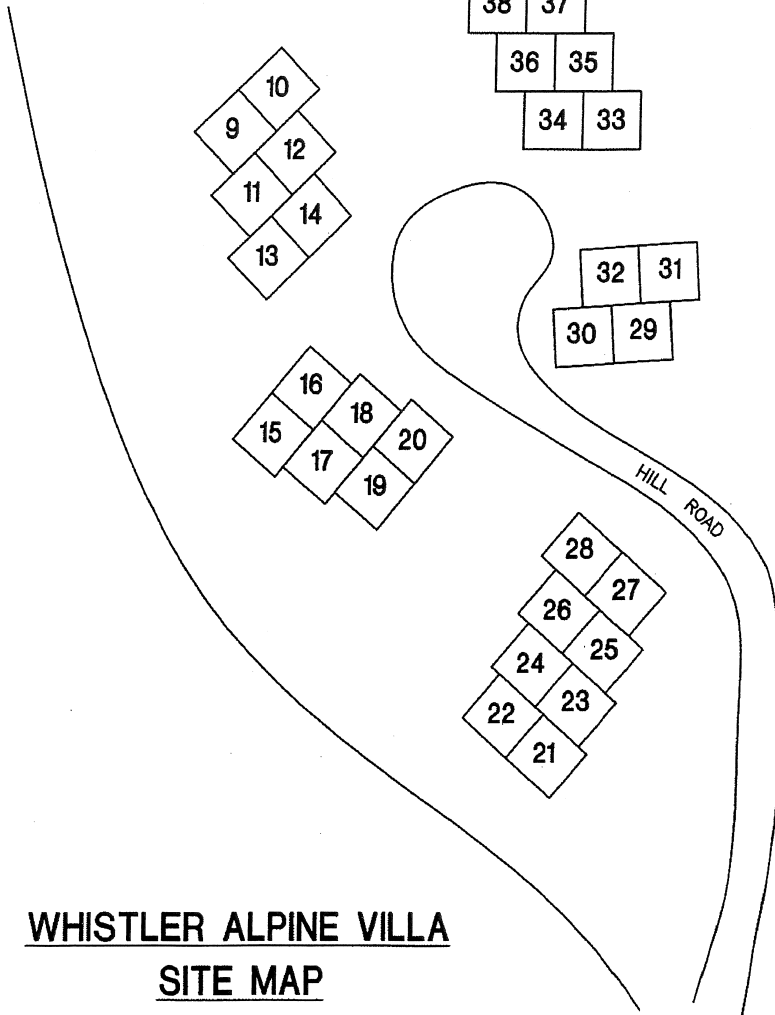

SCHEDULE 'B'

WHISTLER ALPINE VILLA
SITE MAP