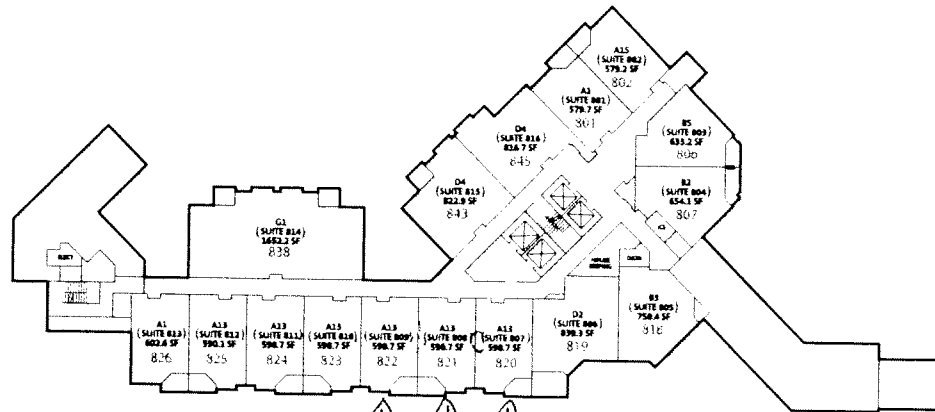

( ) Indicates previous room number

*822 *821 *820

*820 + *821 adjoining

FOUR SEASONS RESORT
Whistler
LEVEL EIGHT PLAN