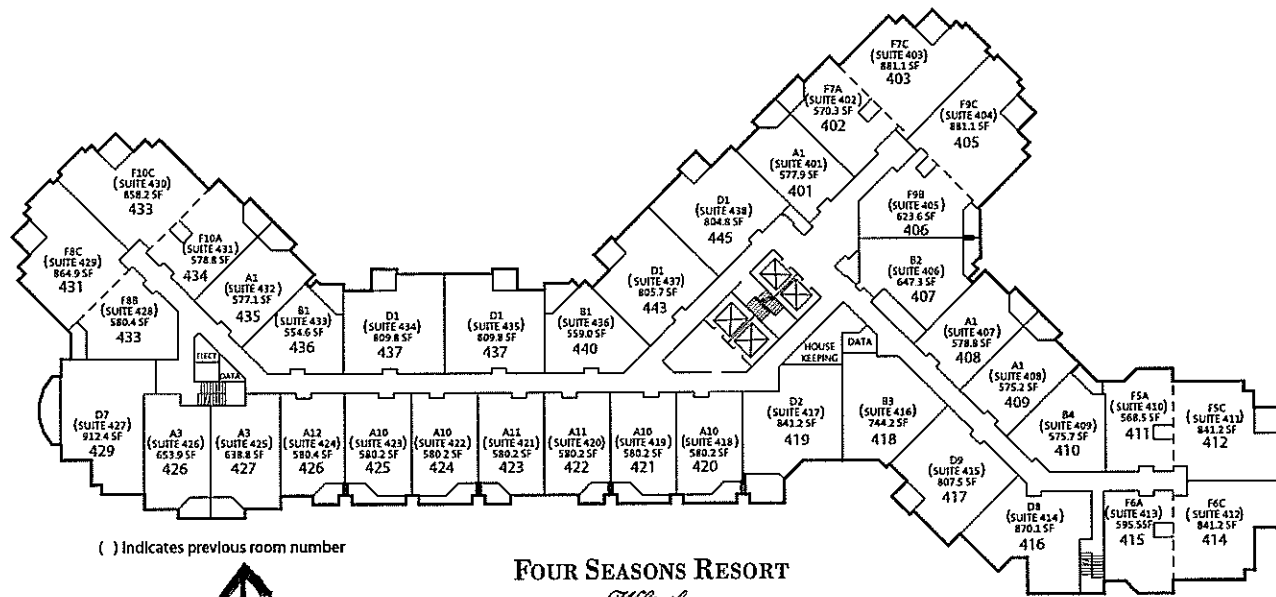

( ) Indicates previous room number

↑
427

FOUR SEASONS RESORT
Whistler
LEVEL FOUR PLAN

The Whistler Real Estate Co. Ltd.
137-4370 Lorimer Rd
Whistler, BC
V0N 1B4
Office 604-932-5538
website www.whistlerealstateltd.ca

There are a variety of suite types in the Four Seasons Resort Whistler. The floor plans in this book represent typical suites only; square footage is approximate and may vary. Please contact your sales agent for additional floor plans.