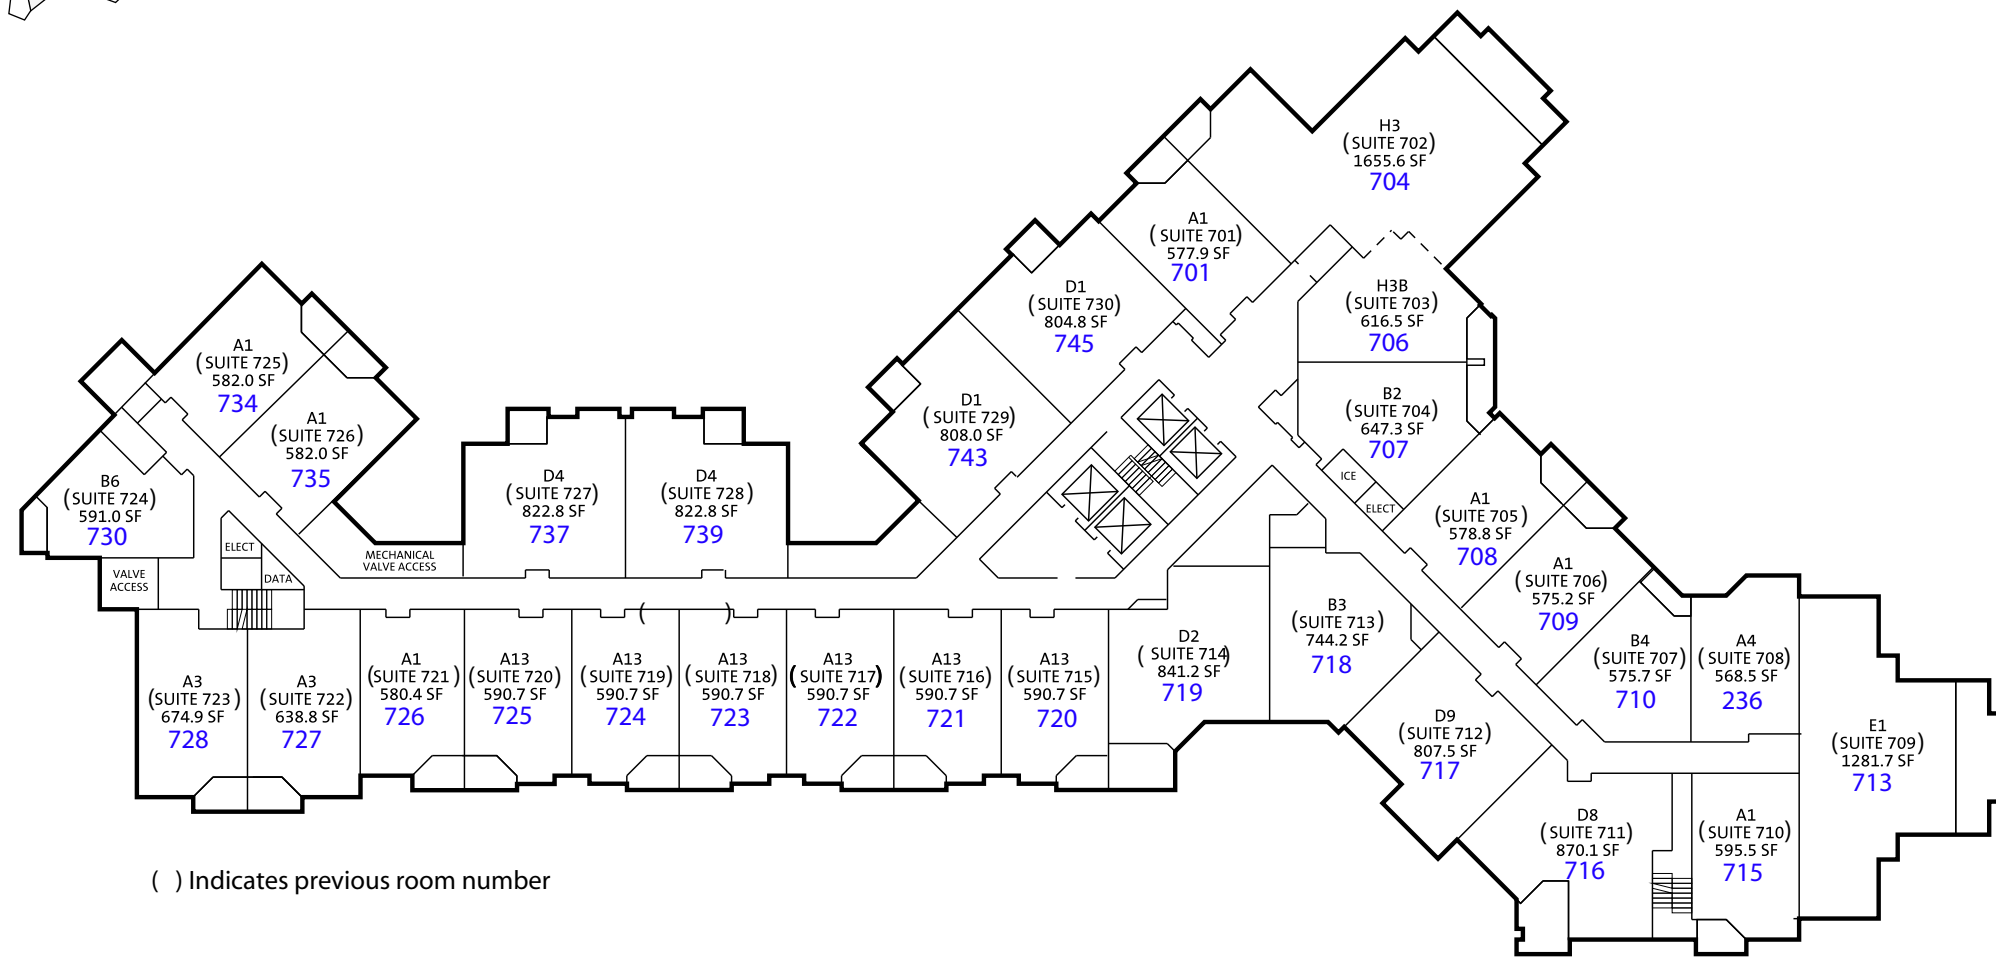

( ) Indicates previous room number

FOUR SEASONS RESORT *Whistler* LEVEL SEVEN PLAN

The Whistler Real Estate Co. Ltd.
137-4370 Lorimer Rd
Whistler, BC
VON 1B4
Office 604-932-5538
website www.whistlerrealestate.ca

There are a variety of suite types in the Four Seasons Resort Whistler. The Floor Plans in this book represent typical suites only; square footage is approximate and may vary. Please contact your sales agent for additional Floor Plans.

This workbook is based on architectural plans at the time of printing. The developer reserves the right to make changes and modifications to maintain the high standards of this development. E.&O.E.