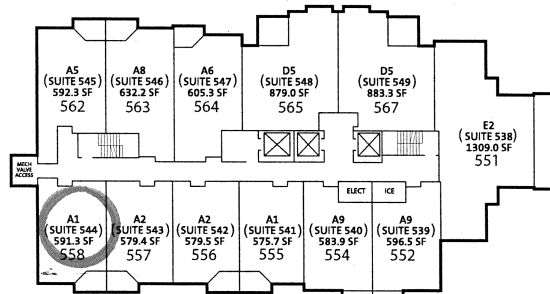

( ) Indicates previous room number

FOUR SEASONS RESORT
Whistler
LEVEL FIVE PLAN

The Whistler Real Estate Co. Ltd.
137-4370 Lorimer Rd
Whistler, BC
V0N 1B4
Office 604-932-5538
website www.whistlerrealestate.ca