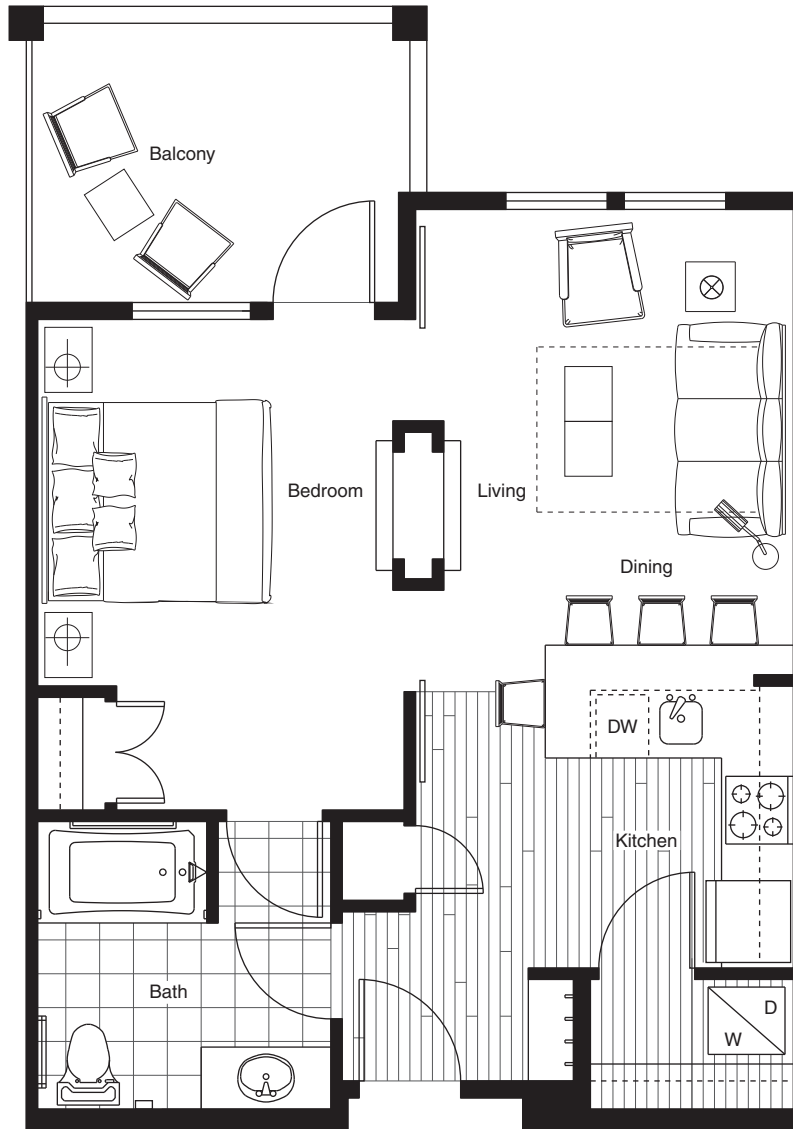

evolution

a modern take on mountain living

A1

ONE BEDROOM

Suite: 592 sq.ft.
Deck: 90 sq.ft.

All measurements approximate. Plans based on preliminary architectural drawings and therefore subject to change.

evolution

a modern take on mountain living

A3

ONE BEDROOM

Suite: 591 sq.ft.
Deck: 90 sq.ft.

All measurements approximate. Plans based on preliminary architectural drawings and therefore subject to change.

evolution

a modern take on mountain living

B1

TWO BEDROOM

Suite: 1076 sq.ft.
Deck: 360 sq.ft.

All measurements approximate. Plans based on preliminary architectural drawings and therefore subject to change.

evolution

a modern take on mountain living

B2

TWO BEDROOM
Suite: 1008 sq.ft.
Deck: 165 sq.ft.

All measurements approximate. Plans based on preliminary architectural drawings and therefore subject to change.

evolution

a modern take on mountain living