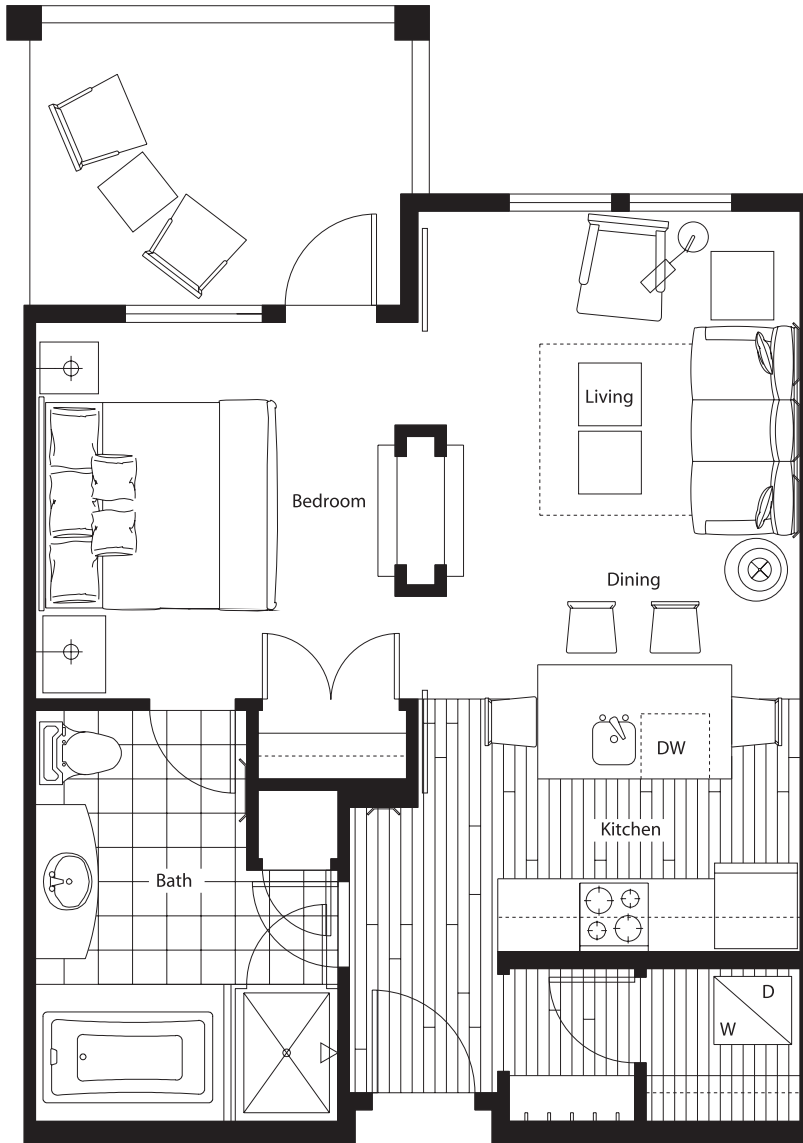

evolution

a modern take on mountain living

A1

ONE BEDROOM

Suite: 592 sq.ft.
Deck: 90 sq.ft.

All measurements approximate. Plans based on preliminary architectural drawings and therefore subject to change.

evolution

a modern take on mountain living

A3

ONE BEDROOM

Suite: 591 sq.ft.
Deck: 90 sq.ft.

All measurements approximate. Plans based on preliminary architectural drawings and therefore subject to change.

evolution

a modern take on mountain living

B1

TWO BEDROOM

Suite: 1076 sq.ft.
Deck: 360 sq.ft.

All measurements approximate. Plans based on preliminary architectural drawings and therefore subject to change.

evolution

a modern take on mountain living

B2

TWO BEDROOM
Suite: 1008 sq.ft.
Deck: 165 sq.ft.

All measurements approximate. Plans based on preliminary architectural drawings and therefore subject to change.

evolution

a modern take on mountain living