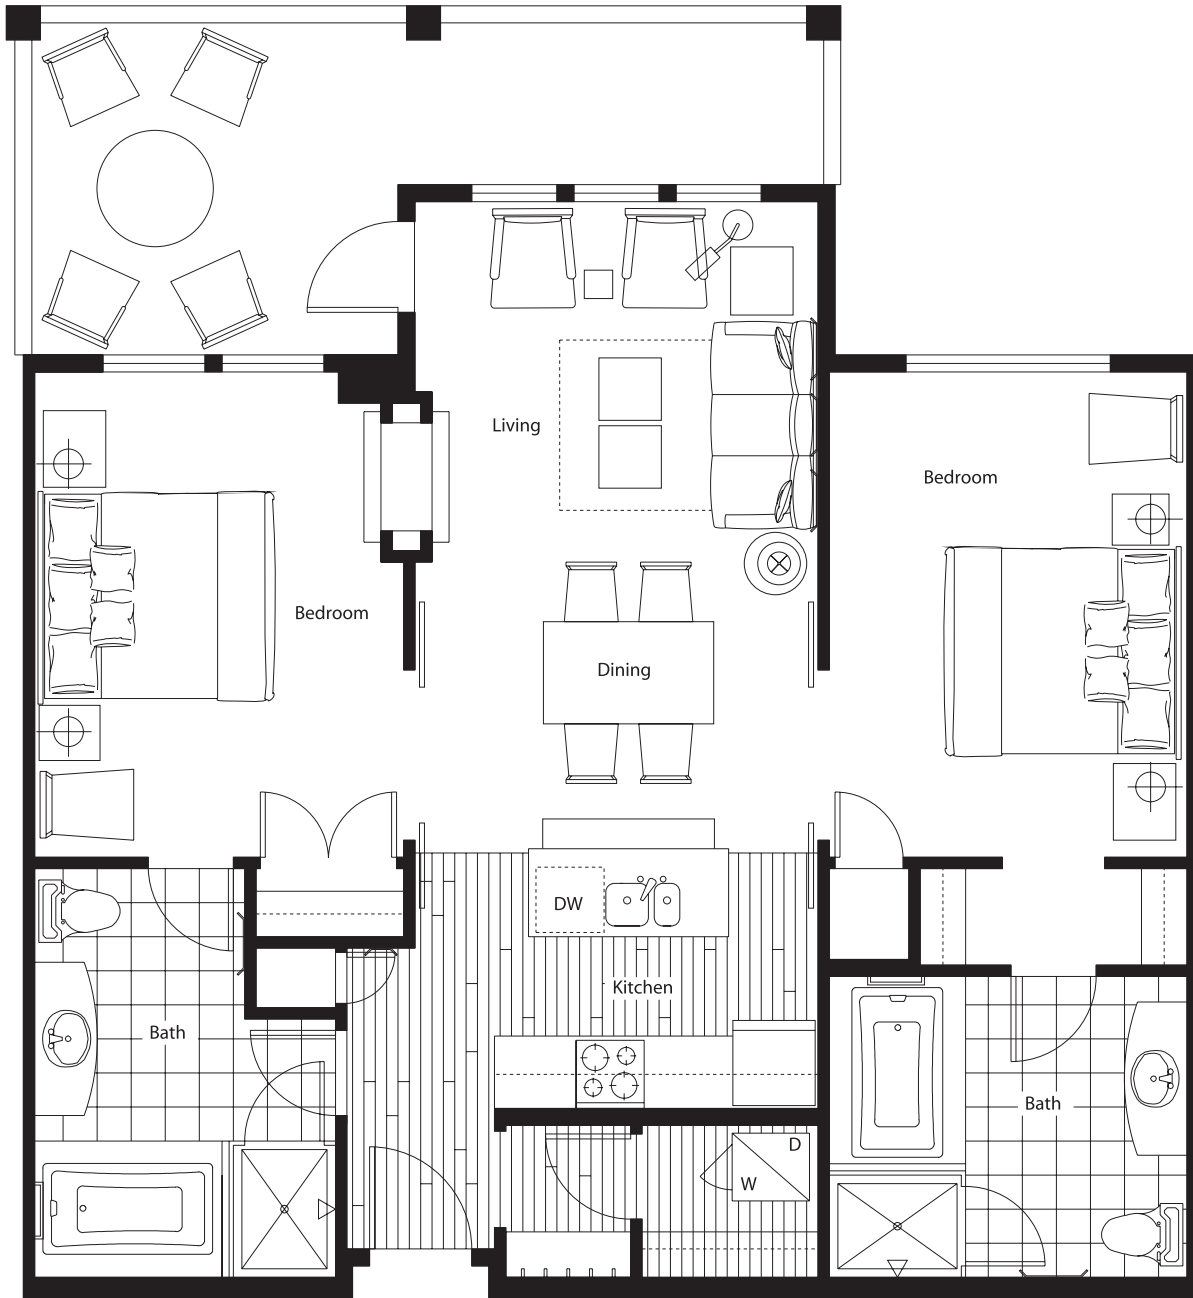

evolution

a modern take on mountain living

A1

ONE BEDROOM

Suite: 592 sq.ft.
Deck: 90 sq.ft.

All measurements approximate. Plans based on preliminary architectural drawings and therefore subject to change.

evolution

a modern take on mountain living

A3

ONE BEDROOM

Suite: 591 sq.ft.
Deck: 90 sq.ft.

All measurements approximate. Plans based on preliminary architectural drawings and therefore subject to change.

evolution

a modern take on mountain living

B1

TWO BEDROOM

Suite: 1076 sq.ft.
Deck: 360 sq.ft.

All measurements approximate. Plans based on preliminary architectural drawings and therefore subject to change.

evolution

a modern take on mountain living

B2

TWO BEDROOM
Suite: 1008 sq.ft.
Deck: 165 sq.ft.

All measurements approximate. Plans based on preliminary architectural drawings and therefore subject to change.

evolution

a modern take on mountain living