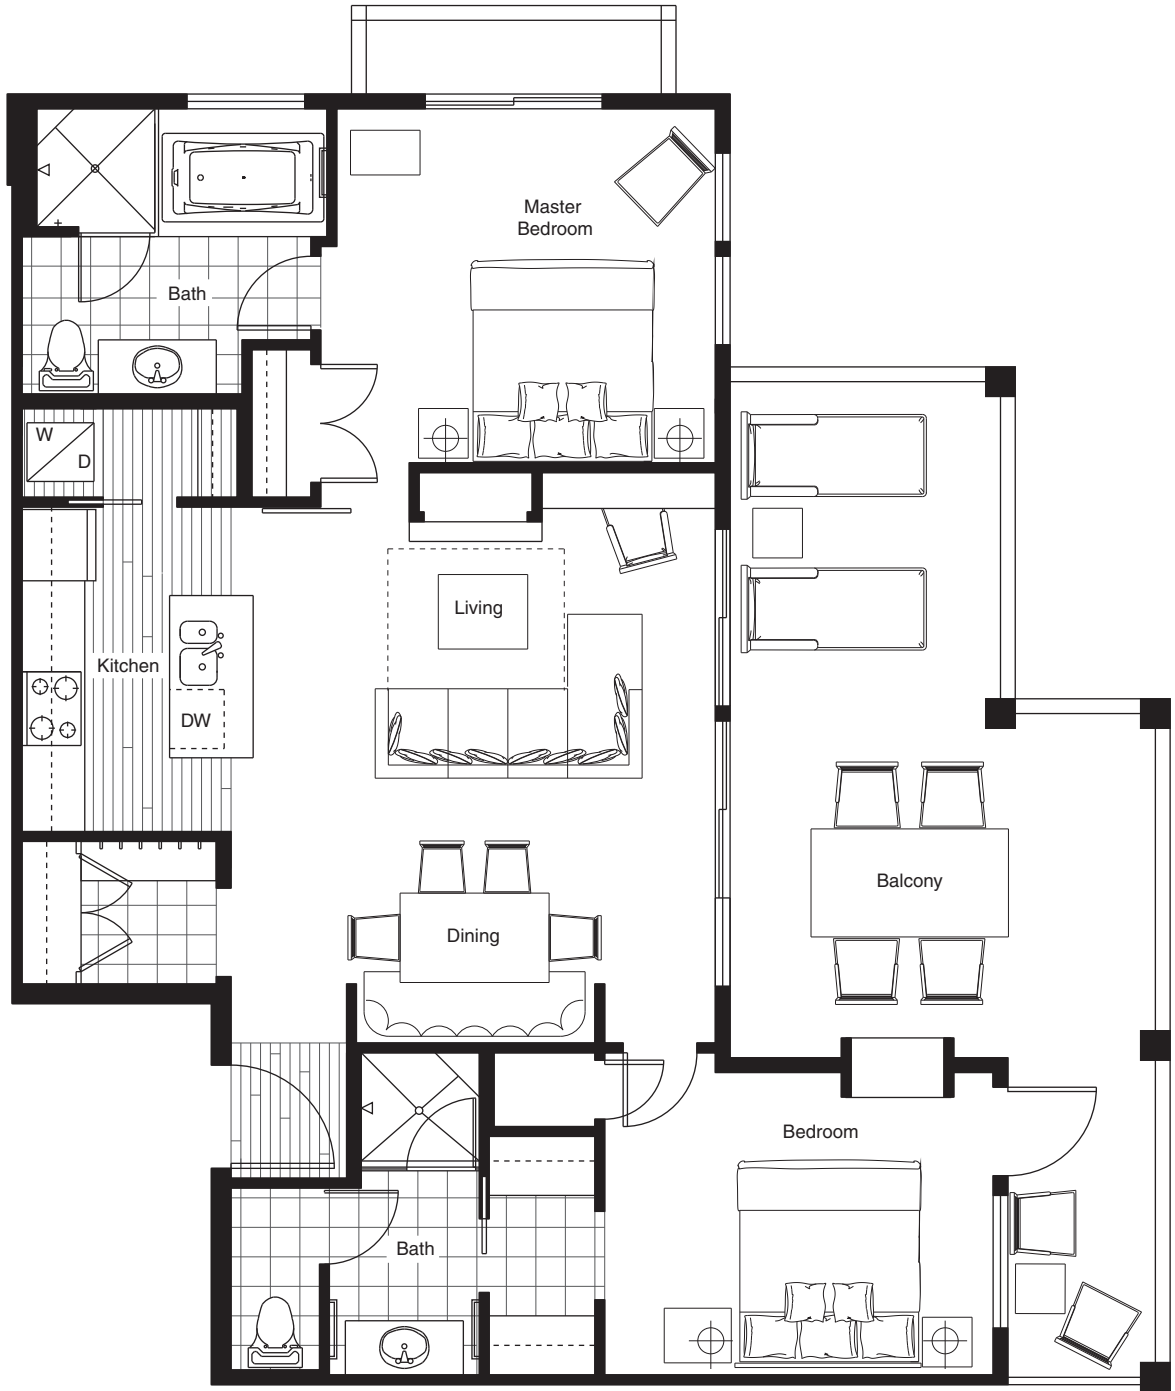

evolution

a modern take on mountain living

A1

ONE BEDROOM

Suite: 592 sq.ft.
Deck: 90 sq.ft.

All measurements approximate. Plans based on preliminary architectural drawings and therefore subject to change.

evolution

a modern take on mountain living

A3

ONE BEDROOM

Suite: 591 sq.ft.
Deck: 90 sq.ft.

All measurements approximate. Plans based on preliminary architectural drawings and therefore subject to change.

evolution

a modern take on mountain living

B1

TWO BEDROOM

Suite: 1076 sq.ft.
Deck: 360 sq.ft.

All measurements approximate. Plans based on preliminary architectural drawings and therefore subject to change.

evolution

a modern take on mountain living

B2

TWO BEDROOM
Suite: 1008 sq.ft.
Deck: 165 sq.ft.

All measurements approximate. Plans based on preliminary architectural drawings and therefore subject to change.

evolution

a modern take on mountain living