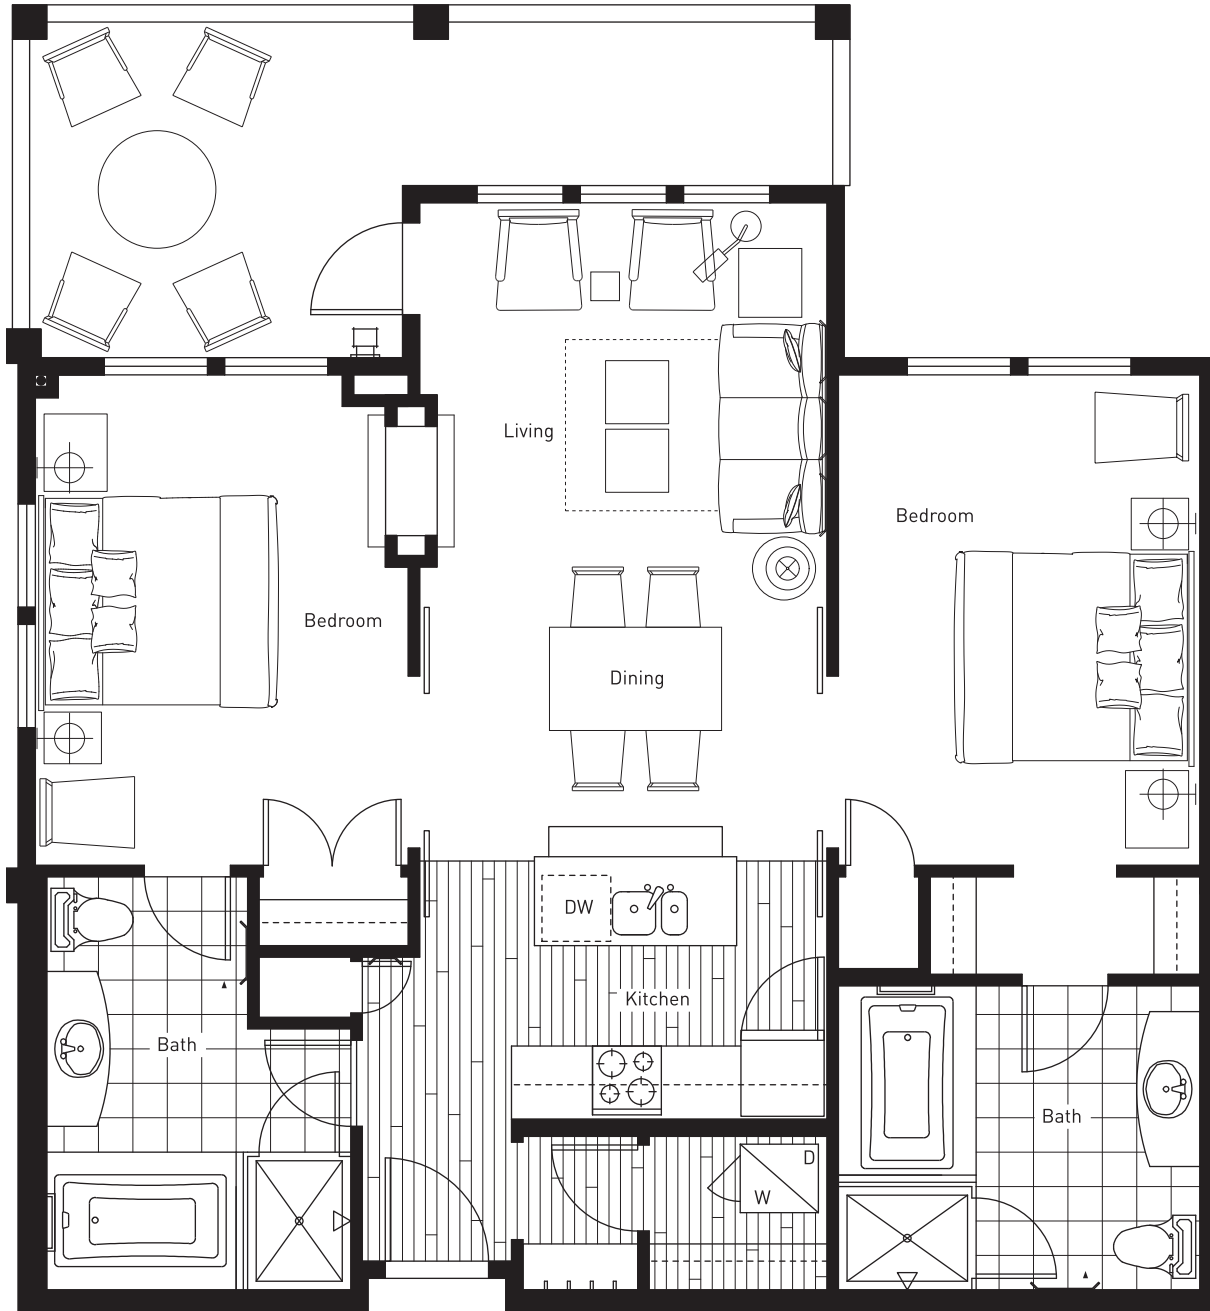

evolution

a modern take on mountain living

A1

ONE BEDROOM

Suite: 592 sq.ft.
Deck: 90 sq.ft.

All measurements approximate. Plans based on preliminary architectural drawings and therefore subject to change.

evolution

B1

TWO BEDROOM

Suite: 1076 sq.ft.
Deck: 360 sq.ft.

All measurements approximate. Plans based on preliminary architectural drawings and therefore subject to change.

evolution

a modern take on mountain living

B2

TWO BEDROOM
Suite: 1008 sq.ft.
Deck: 165 sq.ft.

All measurements approximate. Plans based on preliminary architectural drawings and therefore subject to change.

evolution

a modern take on mountain living

B3

TWO BEDROOM

Suite: 1008 sq.ft.
Deck: 165 sq.ft.

All measurements approximate. Plans based on preliminary architectural drawings and therefore subject to change.