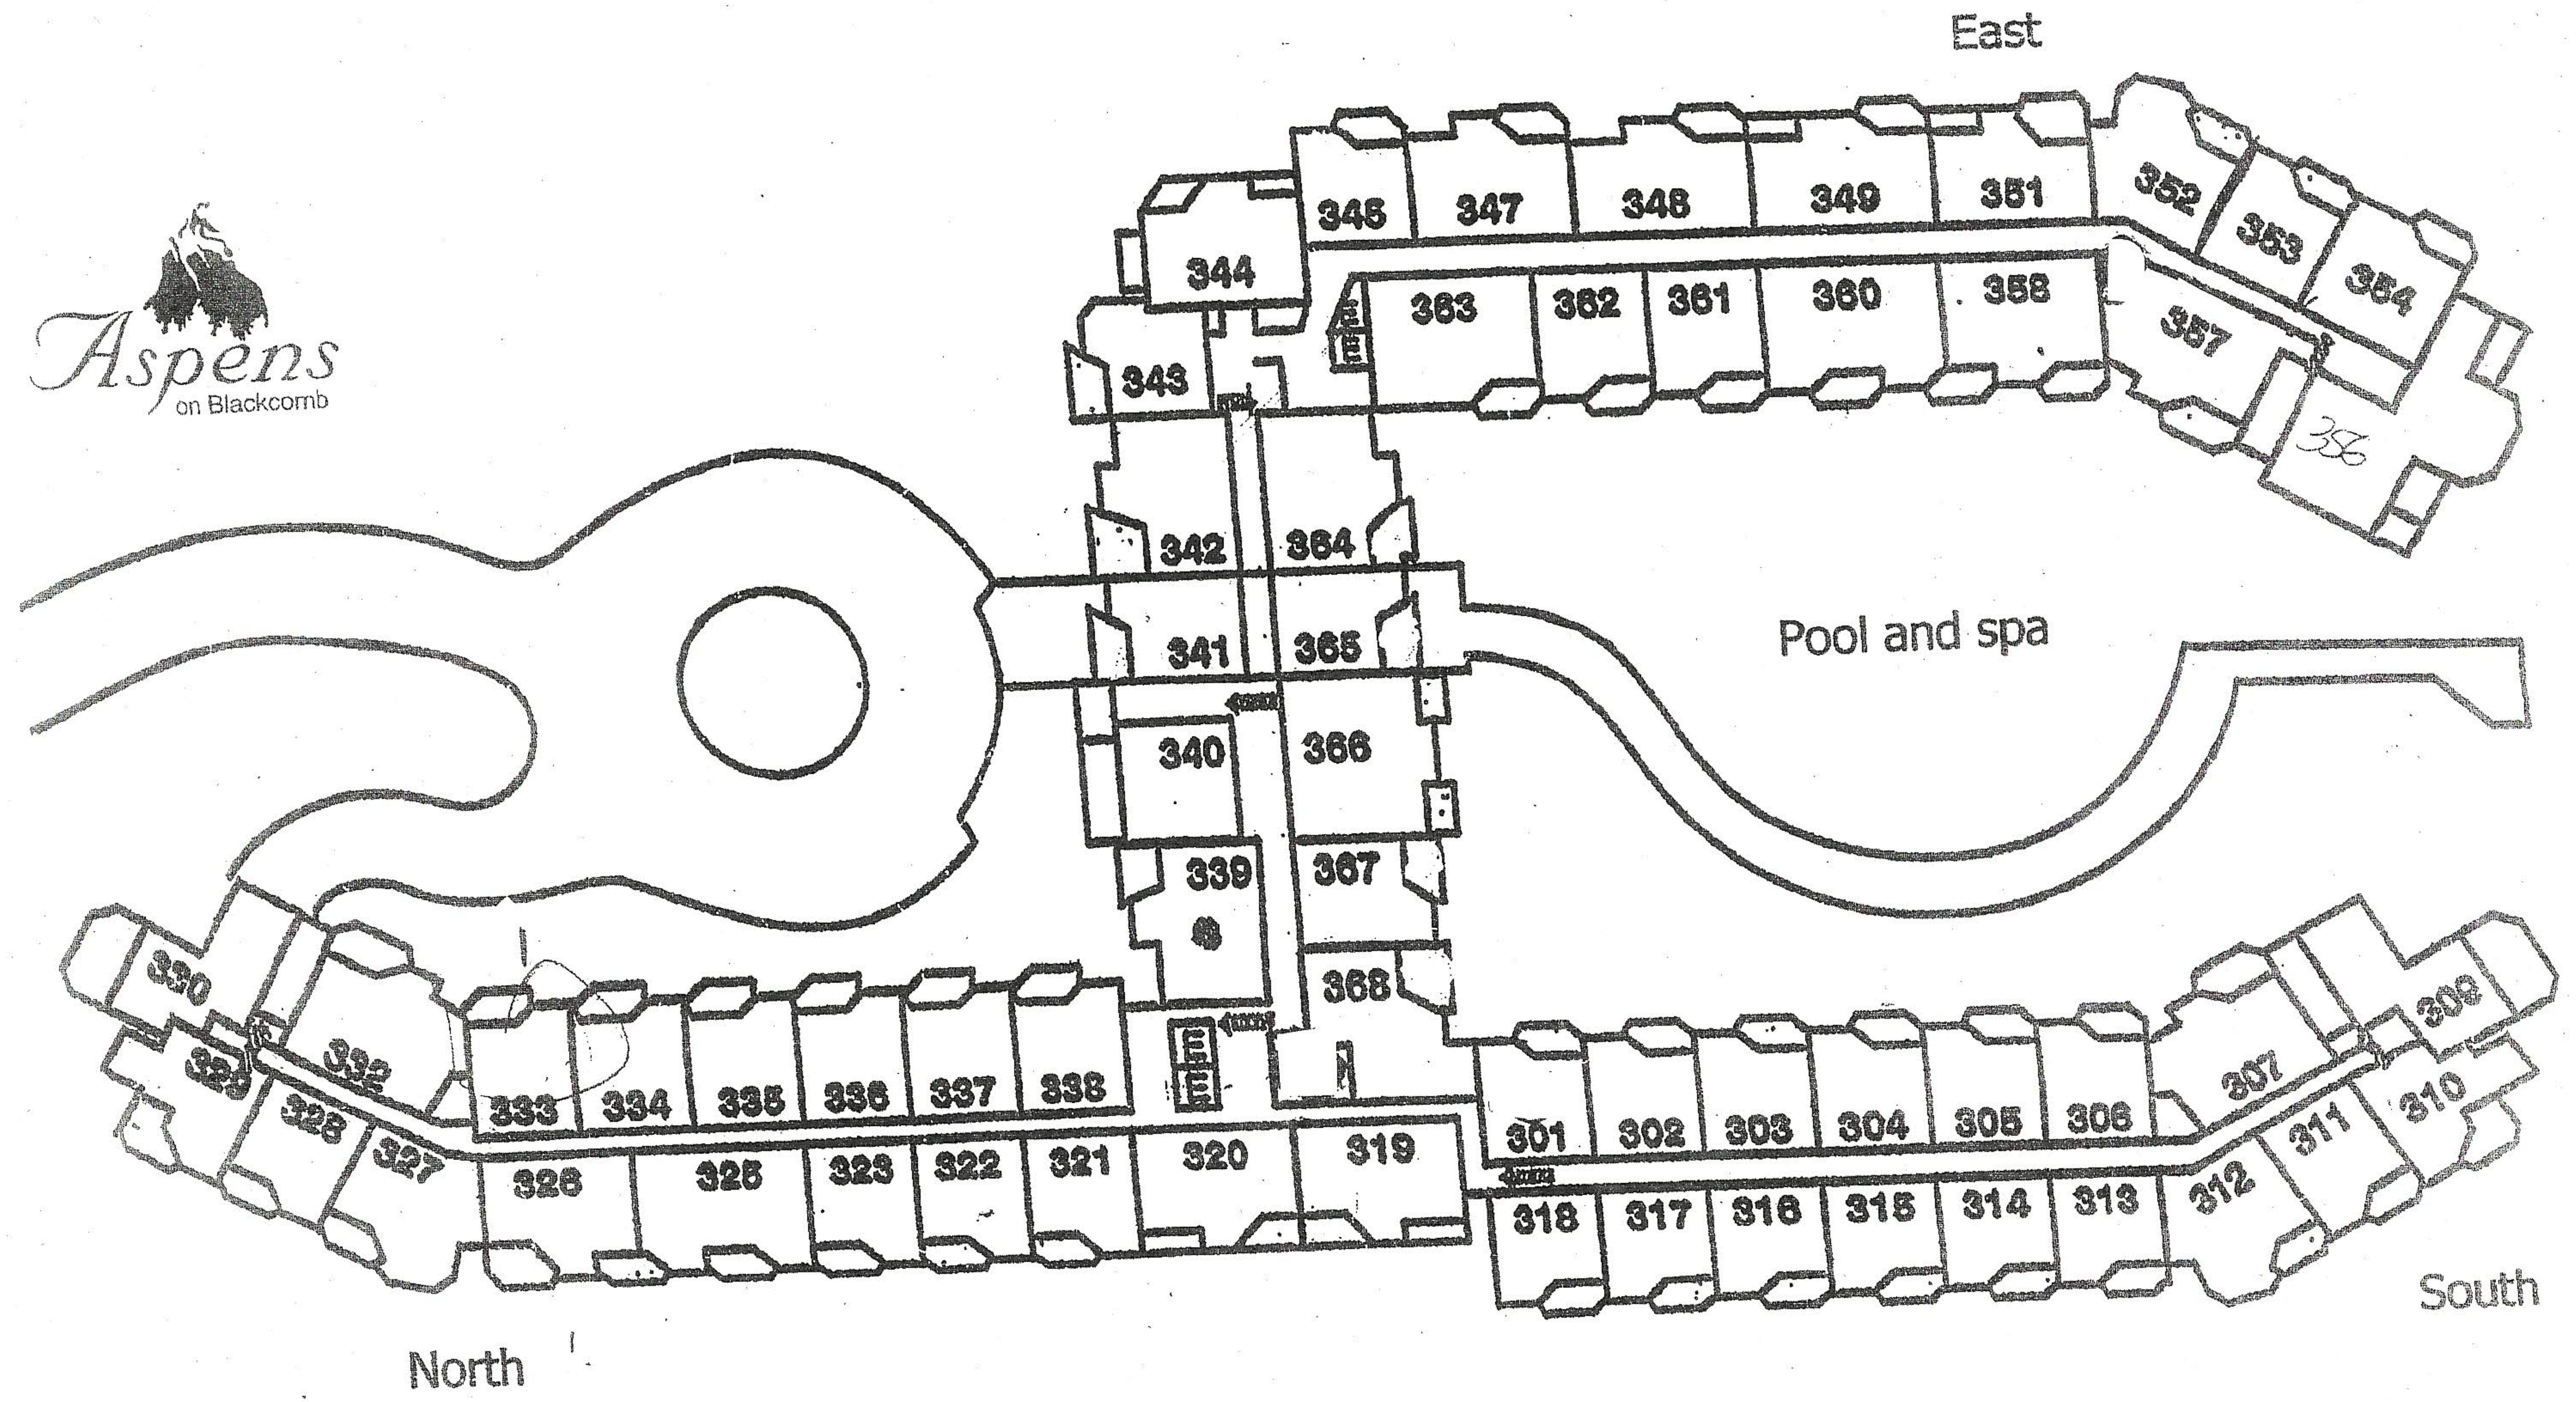

MASTER

Parking information:

Parking Level P1 – elevator accesses (all) North, South & East wings
 Parking Level P2 – elevator accesses only North and South wings

The Aspens - level 1

Additional information:

Units 242-264 can only be accessed from elevator in the East wing

Parking information:

Parking Level P1 – elevator accesses (all) North, South & East wings

Parking Level P2 – elevator accesses only North and South wings

The Aspens - level 2

Parking information:

Parking Level P1 – elevator accesses (all) North, South & East wings
Parking Level P2 – elevator accesses only North and South wings

The Aspens - level 3

Parking information:

- ◻ Parking Level P1 – elevator accesses (all) North, South & East wings
- ◻ Parking Level P2 – elevator accesses only North and South wings

The Aspens - level 4

Additional information:

Units 543-563 can only be accessed from elevator in East wing