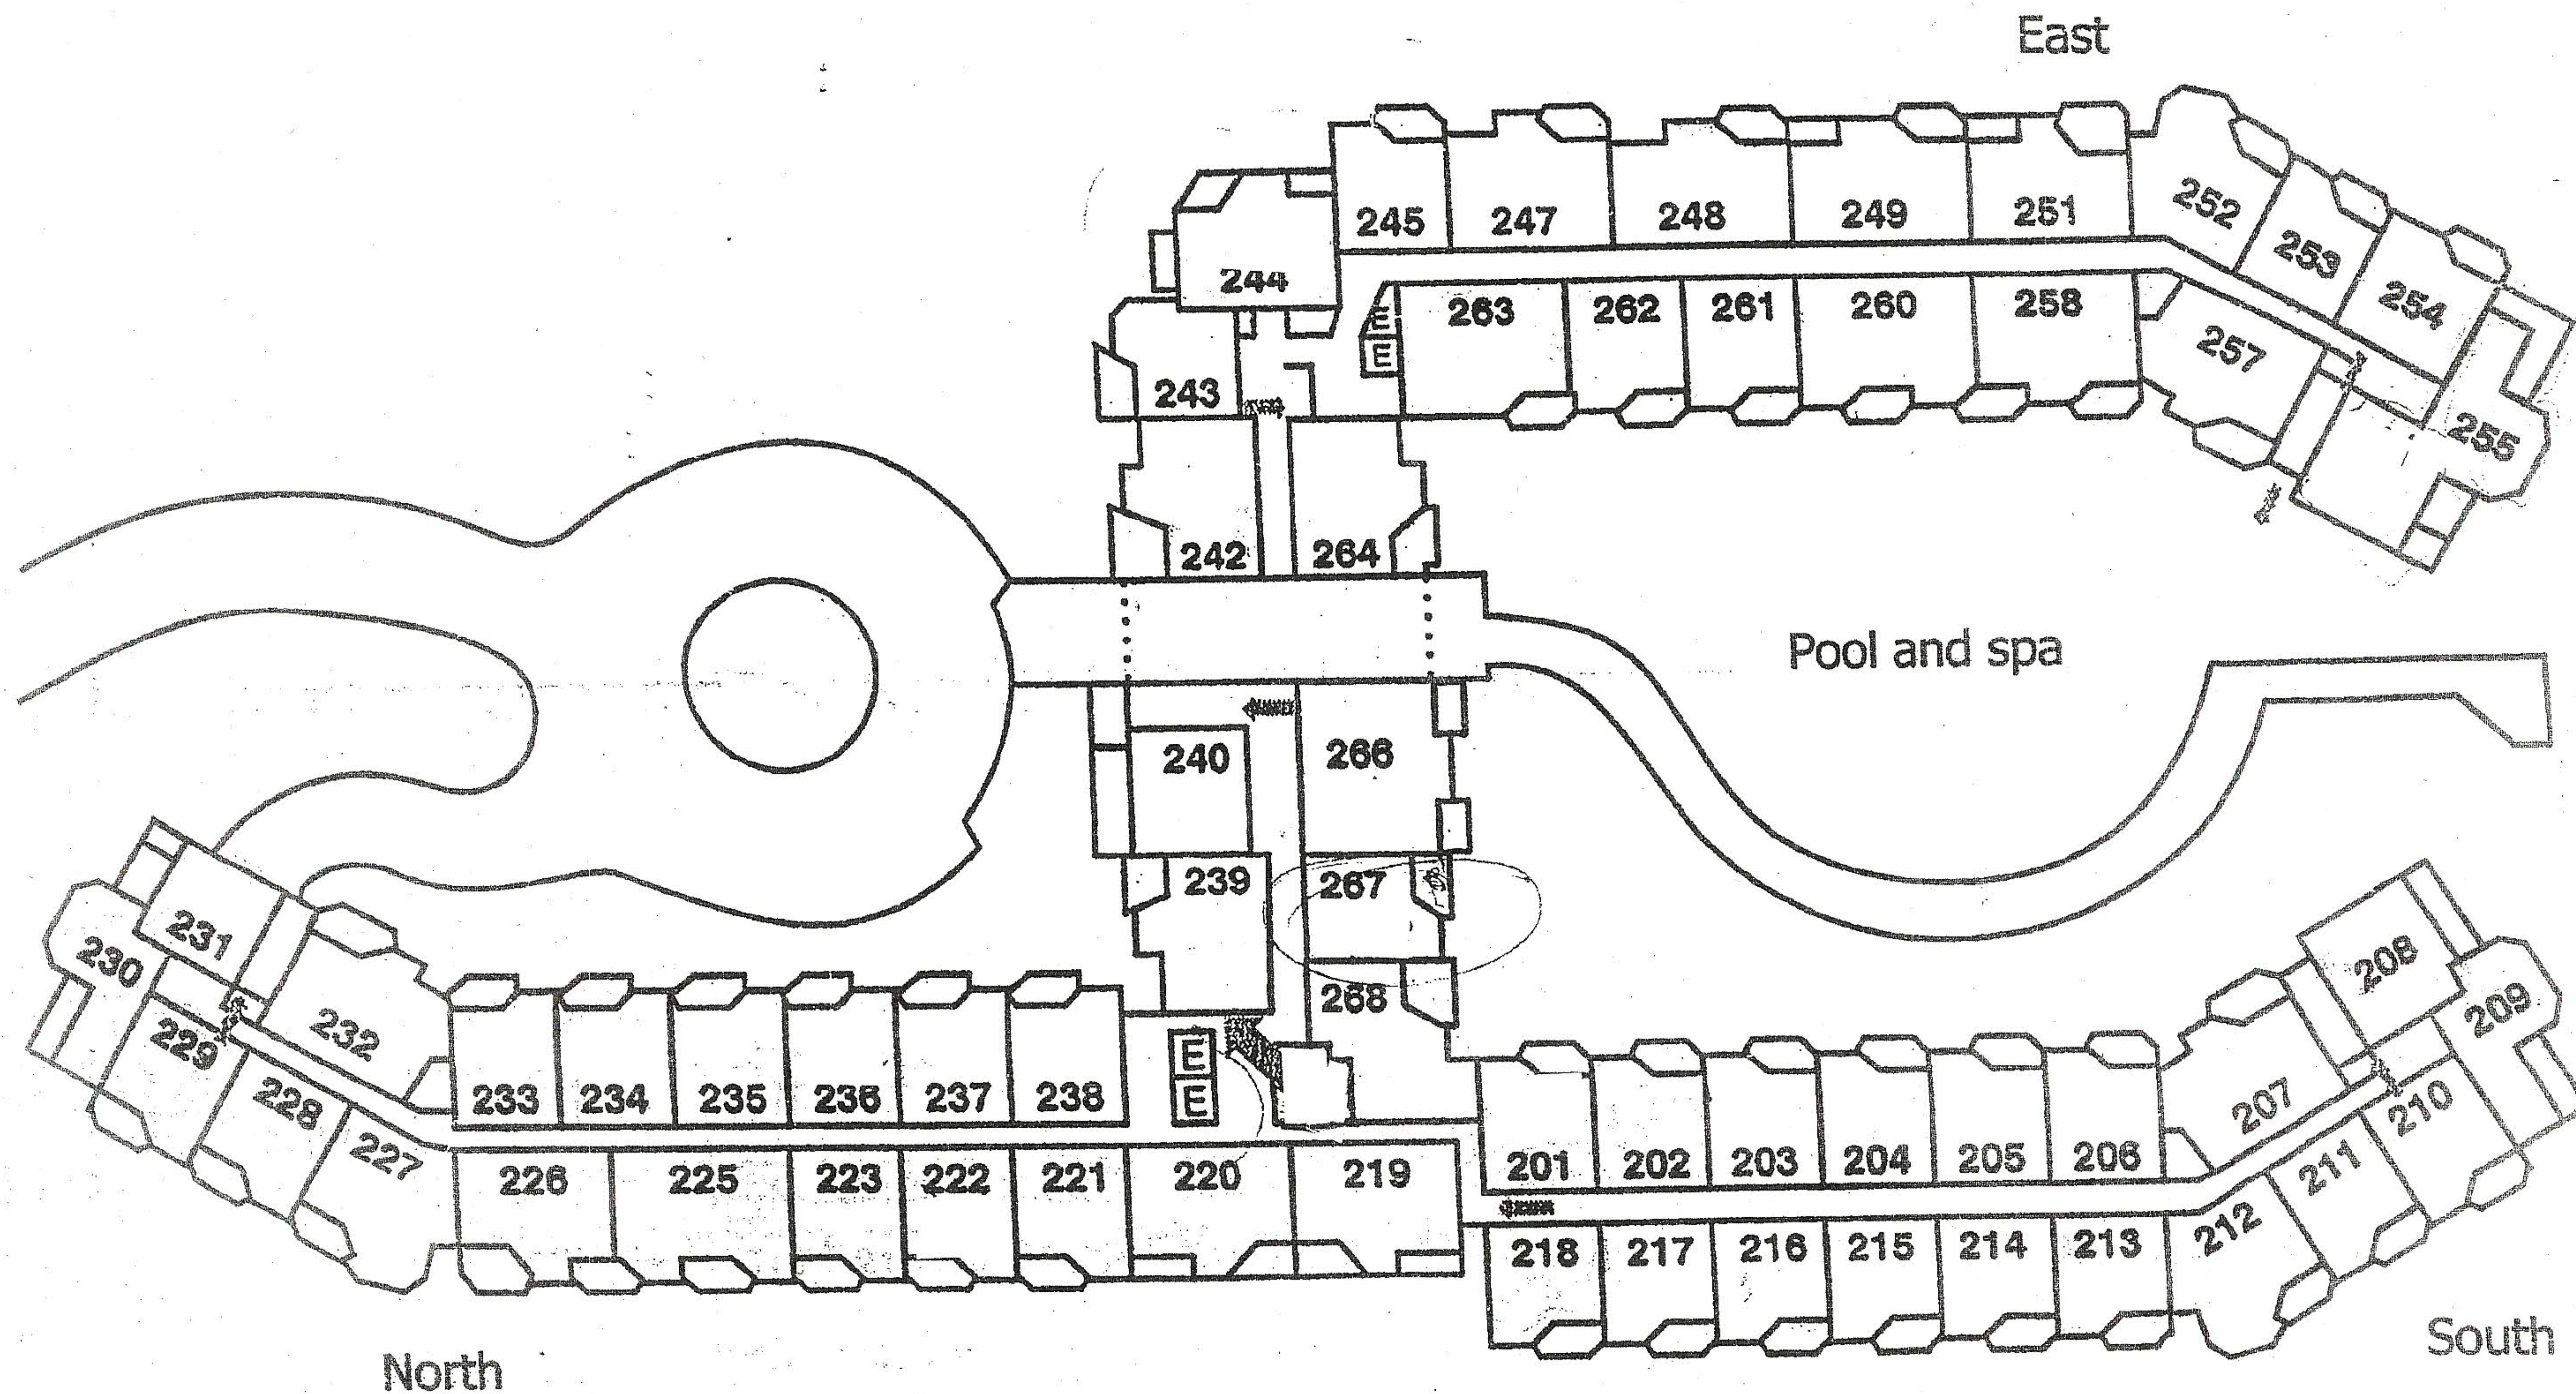

MASTER

Parking information:

Parking Level P1 – elevator accesses (all) North, South & East wings
 Parking Level P2 – elevator accesses only North and South wings

The Aspens - level 1

Additional information:

Units 242-264 can only be accessed from elevator in the East wing

Parking information:

Parking Level P1 – elevator accesses (all) North, South & East wings

Parking Level P2 – elevator accesses only North and South wings

The Aspens - level 2

Parking information:

Parking Level P1 – elevator accesses (all) North, South & East wings
Parking Level P2 – elevator accesses only North and South wings

The Aspens - level 3

Parking information:

- ◻ Parking Level P1 – elevator accesses (all) North, South & East wings
- ◻ Parking Level P2 – elevator accesses only North and South wings

The Aspens - level 4

Additional information:

Units 543-563 can only be accessed from elevator in East wing