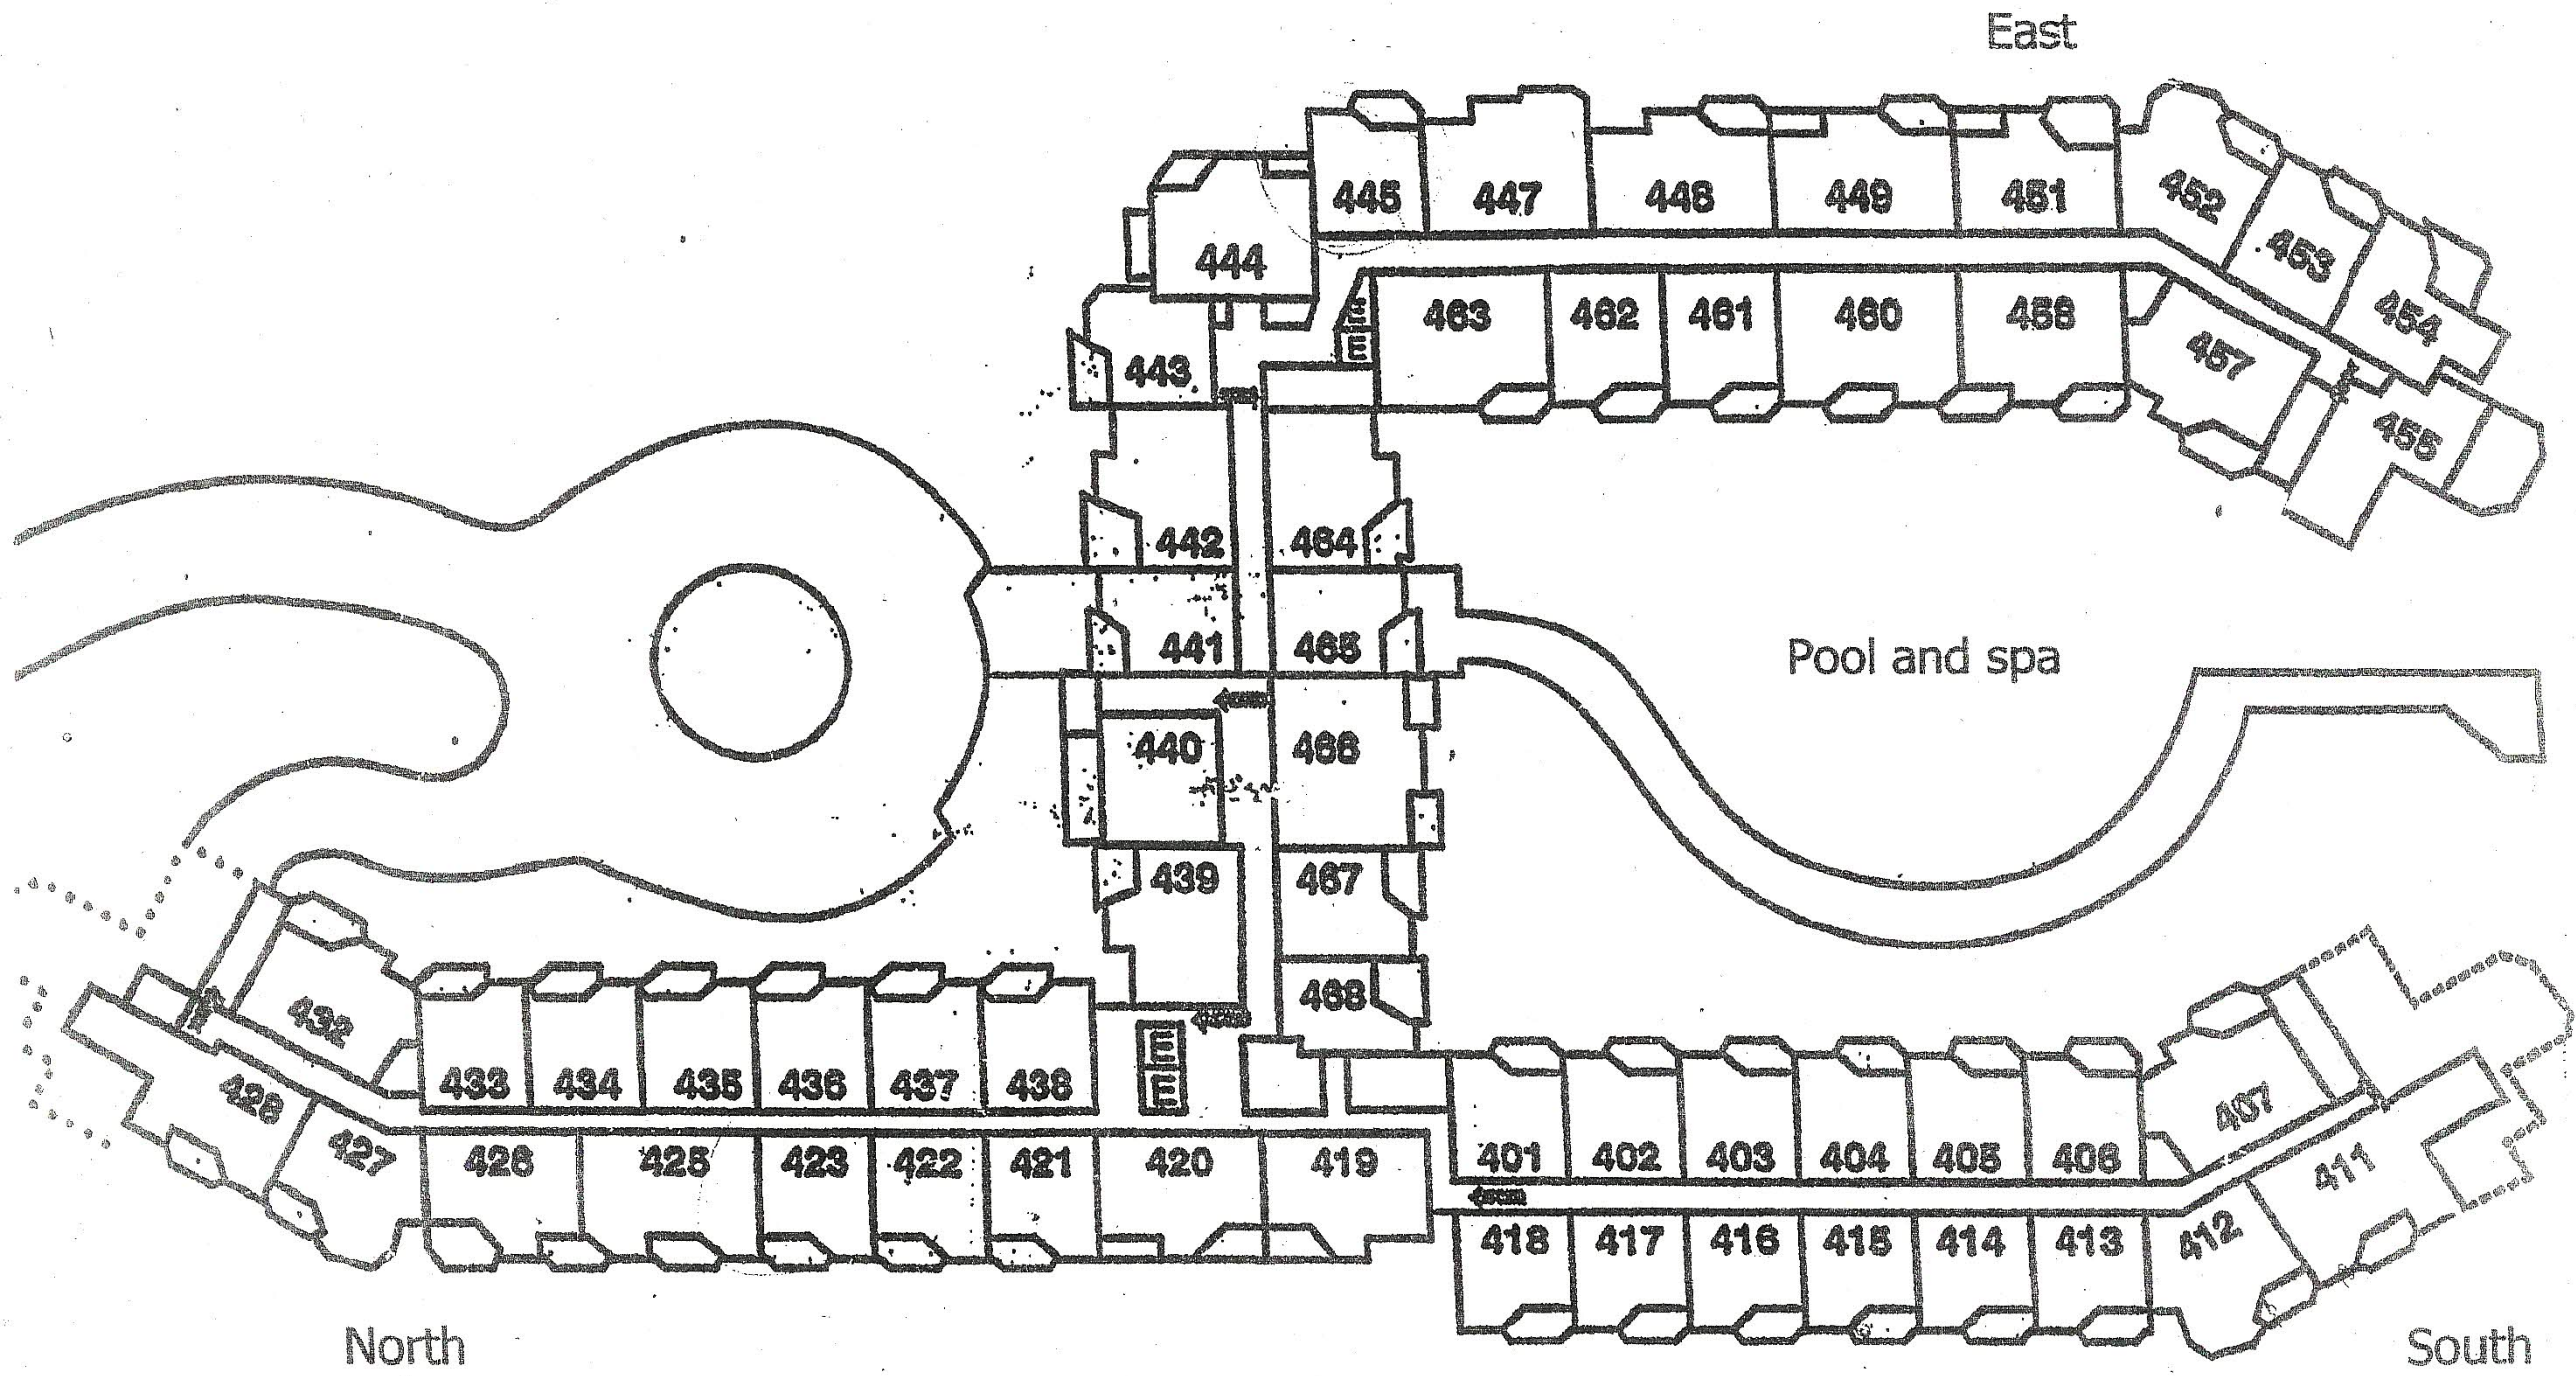

MASTER

Parking information:

Parking Level P1 – elevator accesses (all) North, South & East wings
 Parking Level P2 – elevator accesses only North and South wings

The Aspens - level 1

Additional information:

Units 242-264 can only be accessed from elevator in the East wing

Parking information:

Parking Level P1 – elevator accesses (all) North, South & East wings

Parking Level P2 – elevator accesses only North and South wings

The Aspens - level 2

Parking information:

Parking Level P1 – elevator accesses (all) North, South & East wings
Parking Level P2 – elevator accesses only North and South wings

The Aspens - level 3

Parking information:

- ◻ Parking Level P1 – elevator accesses (all) North, South & East wings
- ◻ Parking Level P2 – elevator accesses only North and South wings

The Aspens - level 4

Additional information:

Units 543-563 can only be accessed from elevator in East wing