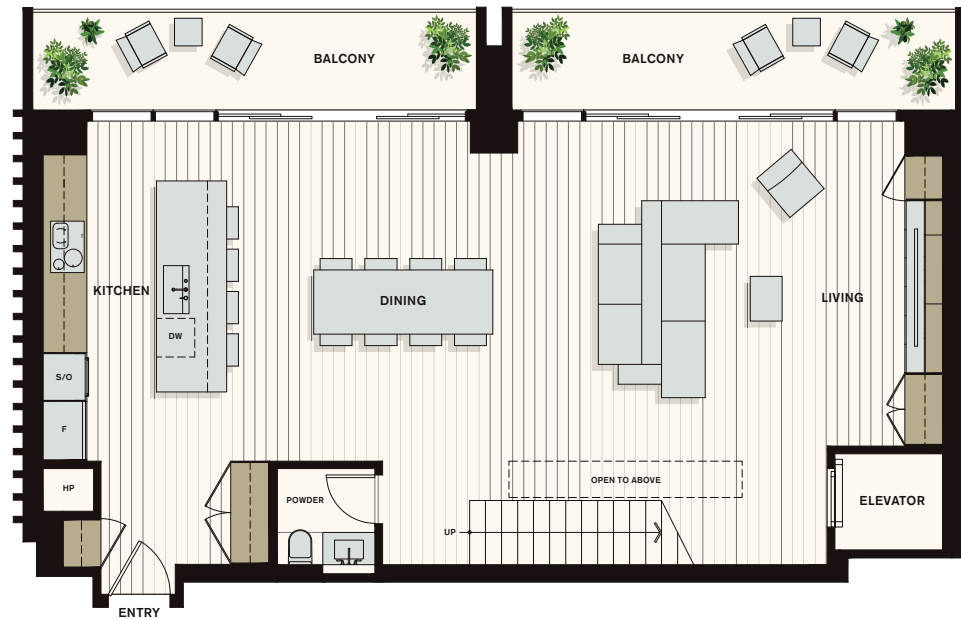

Penthouse Four
Plan G8

3 Bedrooms + Family
3 Bathrooms
2 Powder Rooms

Interior:
2,954 SqFt

Exterior:
1,069 SqFt

Total:
4,023 SqFt

Exposures:
Northeast
Northwest
Southwest

LEVEL 40

LEVEL 41

LEVEL 42

MAIN

UPPER

SECOND