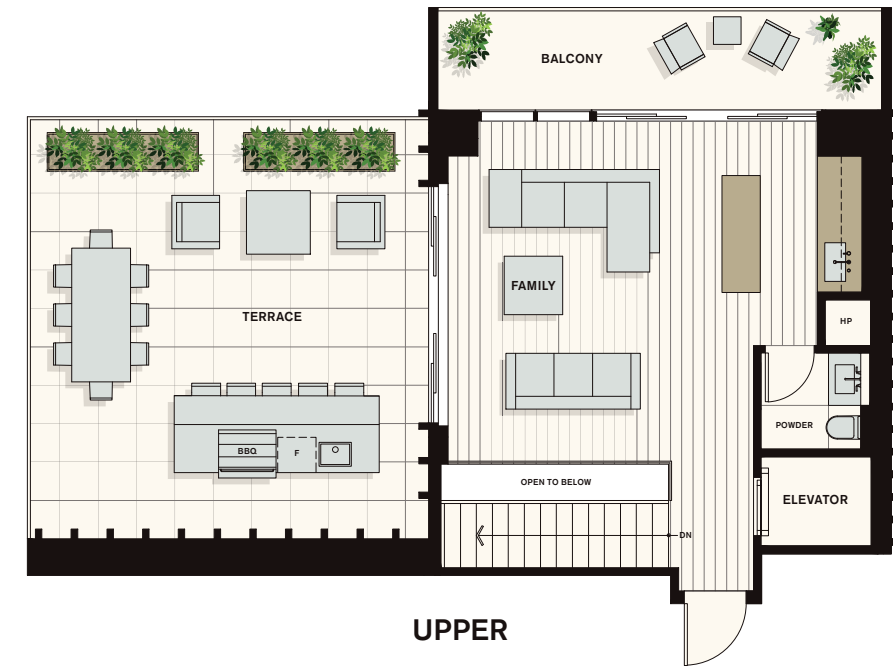

Penthouse Four
Plan G8

3 Bedrooms + Family
3 Bathrooms
2 Powder Rooms

Interior:
2,954 SqFt

Exterior:
1,069 SqFt

Total:
4,023 SqFt

Exposures:
Northeast
Northwest
Southwest

LEVEL 40

LEVEL 41

LEVEL 42

MAIN

UPPER

SECOND