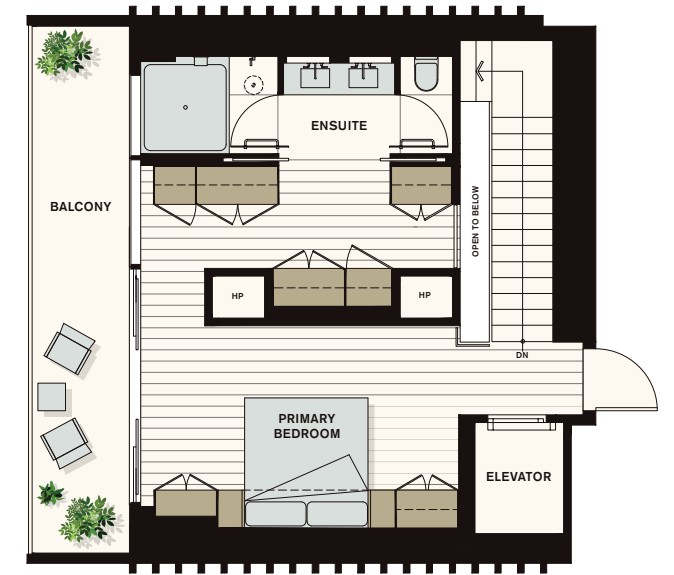

Fifteen Fifteen

By Ole Scheeren

Penthouse Two

Plan G7

3 Bedrooms + Family
3 Bathrooms
1 Powder Room

Interior:
2,992 SqFt

Exterior:
1,051 SqFt

Total:
4,043 SqFt

Exposures:
Northwest
Southwest

LEVEL 39

LEVEL 40

LEVEL 41

MAIN

SECOND

UPPER