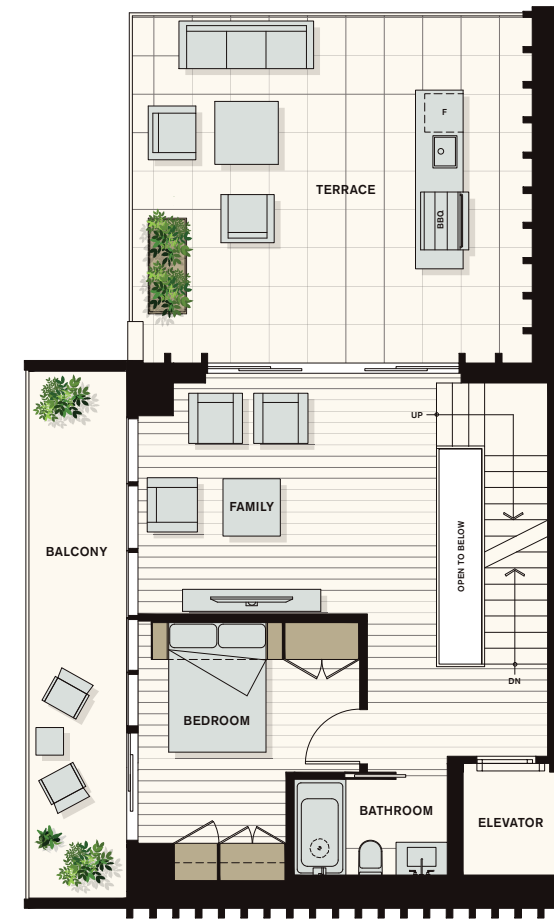

Fifteen Fifteen

By Ole Scheeren

Penthouse Two

Plan G7

3 Bedrooms + Family
3 Bathrooms
1 Powder Room

Interior:
2,992 SqFt

Exterior:
1,051 SqFt

Total:
4,043 SqFt

Exposures:
Northwest
Southwest

LEVEL 39

LEVEL 40

LEVEL 41

MAIN

SECOND

UPPER