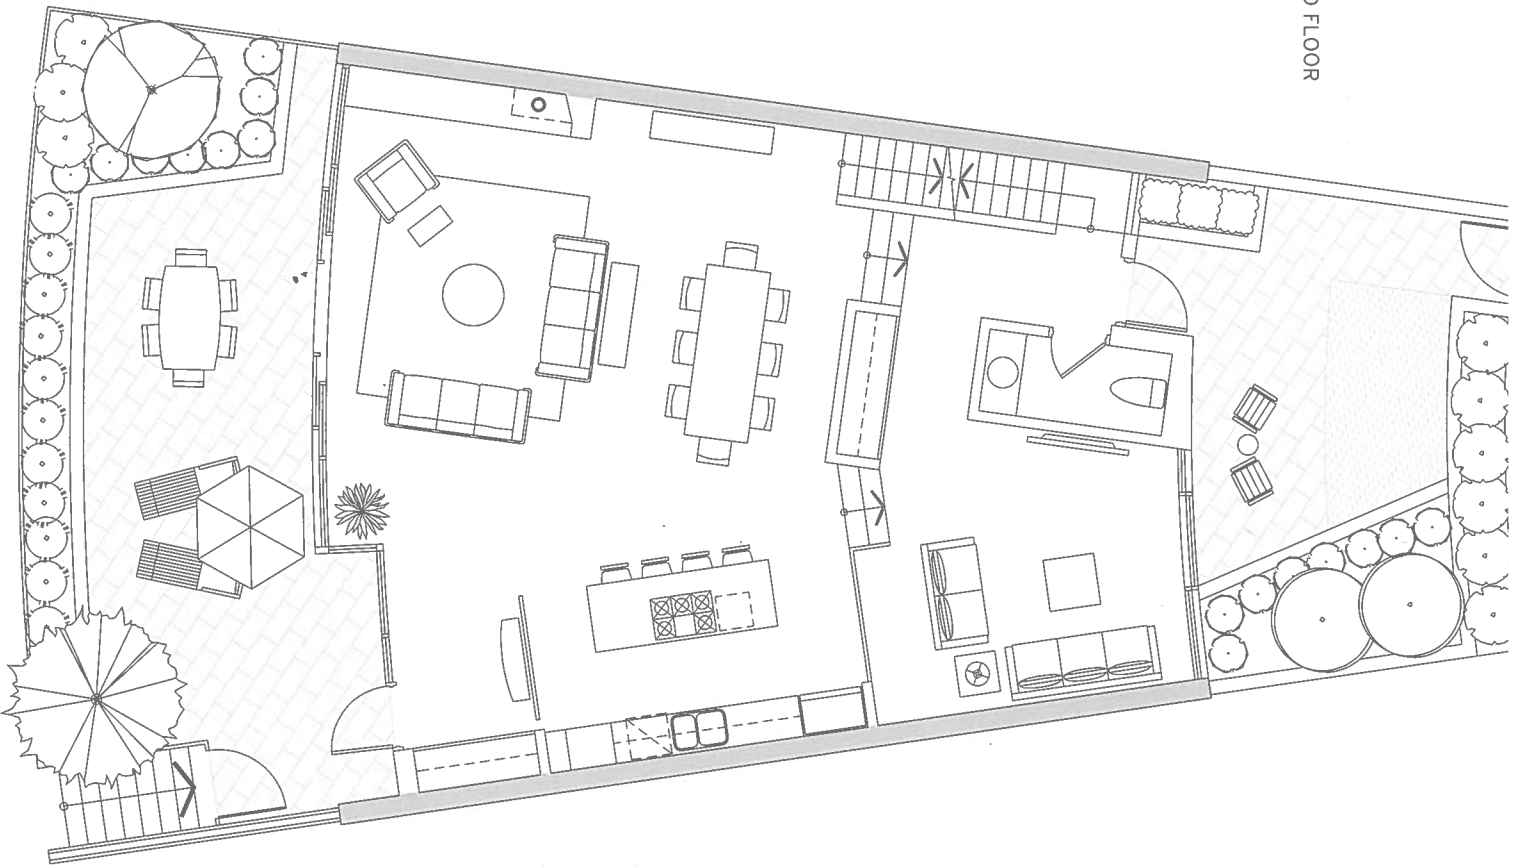

TOWNHOMES

GROUND FLOOR

1566 - 1578 HOMER MEWS	
ENCLOSED AREA	2,443 - 2,462 (sq. ft.)
TERRACE/BALCONY	700 - 750 (sq. ft.)
TOTAL AREA	3,143 - 3,212 (sq. ft.)