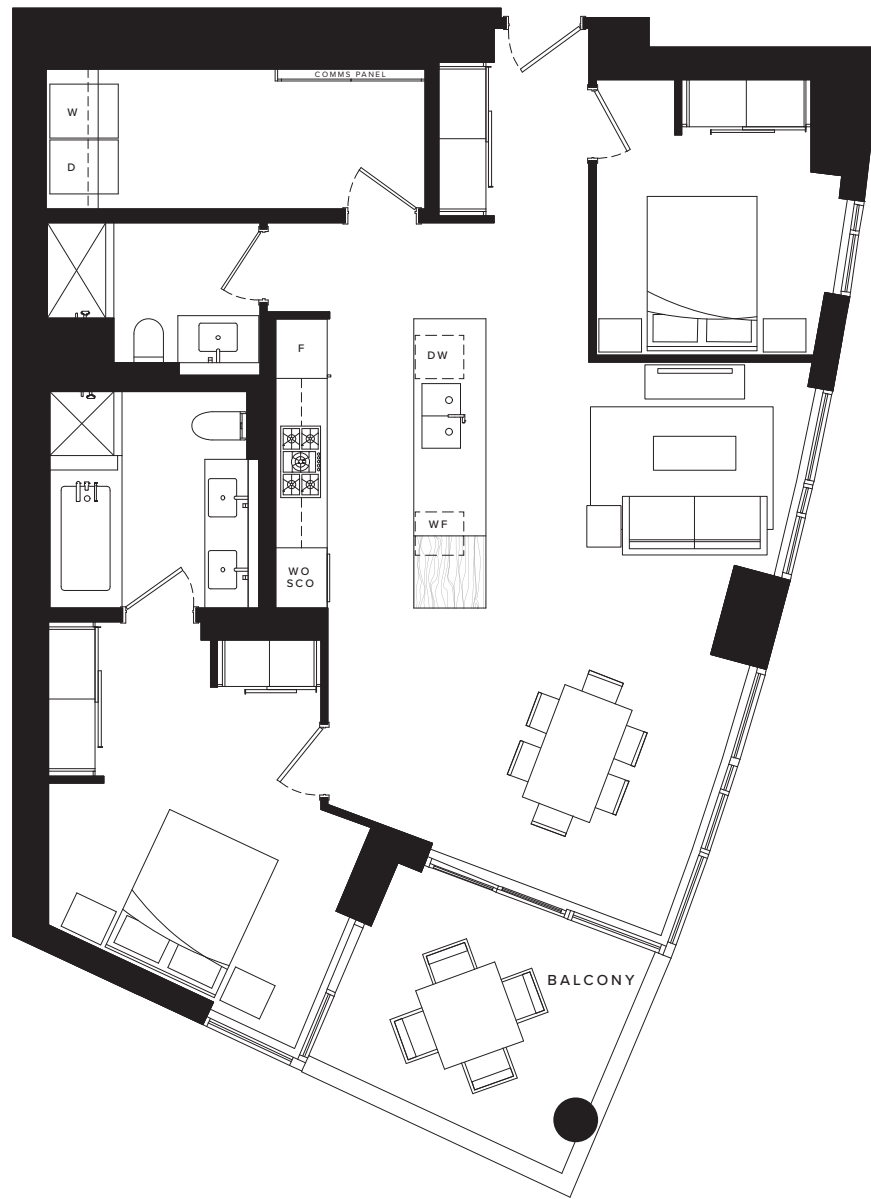

PLAN A2 | 06 - 07

CITY COLLECTION

2 BEDROOM

INTERIOR 1,223 - 1,226 sq ft

EXTERIOR 127 - 128 sq ft

FLOOR 4 - 9

FLOOR 10

FLOOR 11 - 13