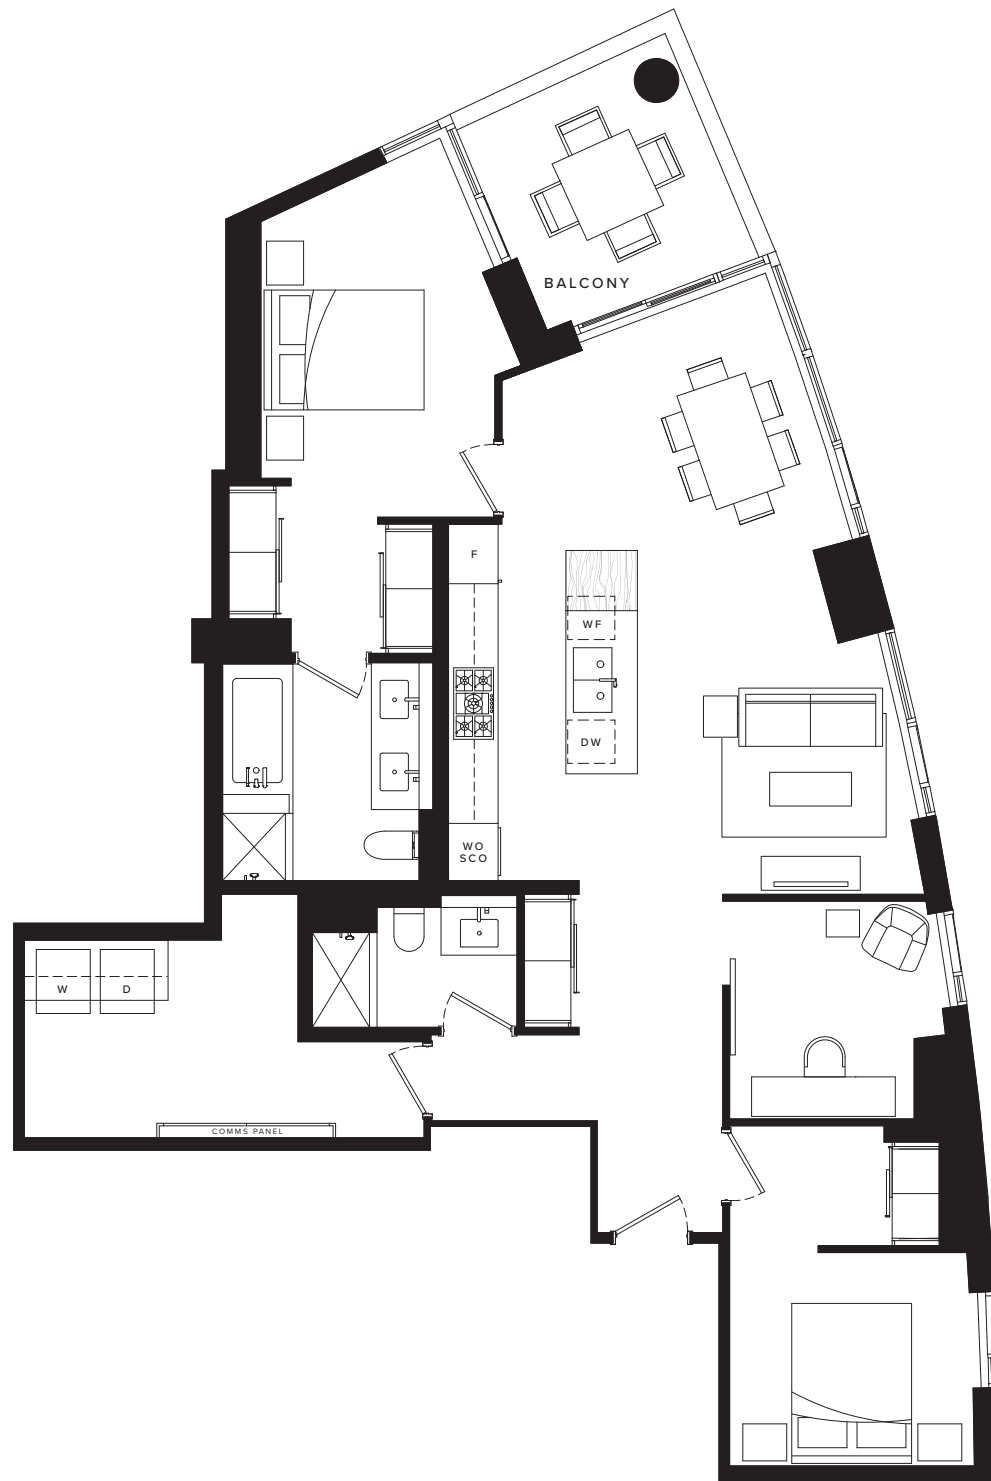

PLAN B1 | 04

CITY COLLECTION

2 BEDROOM + DEN

INTERIOR 1,339 sq ft

EXTERIOR 109 sq ft

FLOOR 14 - 15