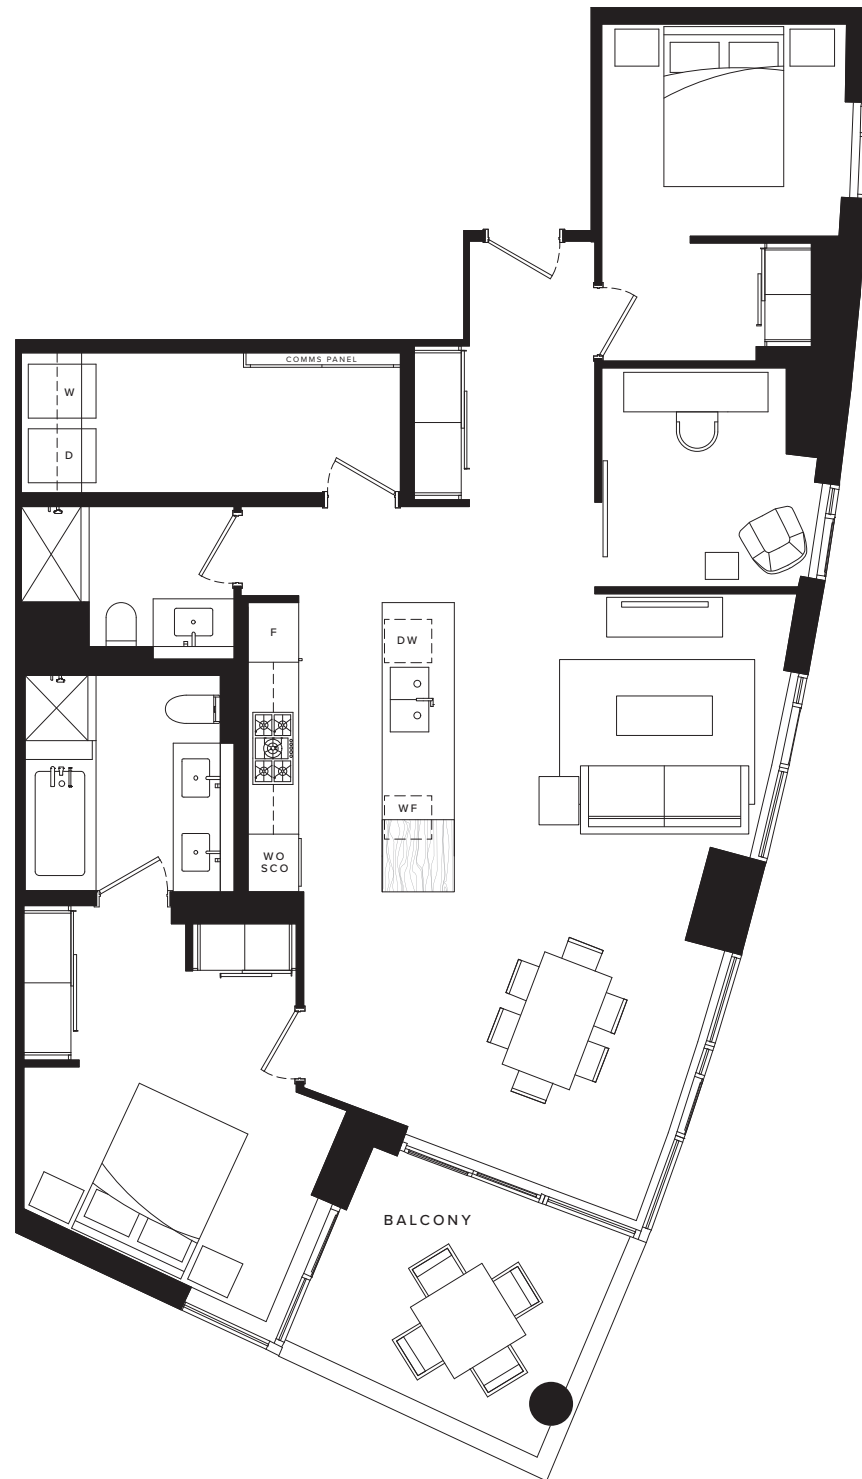

PLAN B2 | 05

CITY COLLECTION

2 BEDROOM + DEN

INTERIOR 1,393 sq ft

EXTERIOR 127 sq ft

FLOOR 14 - 15