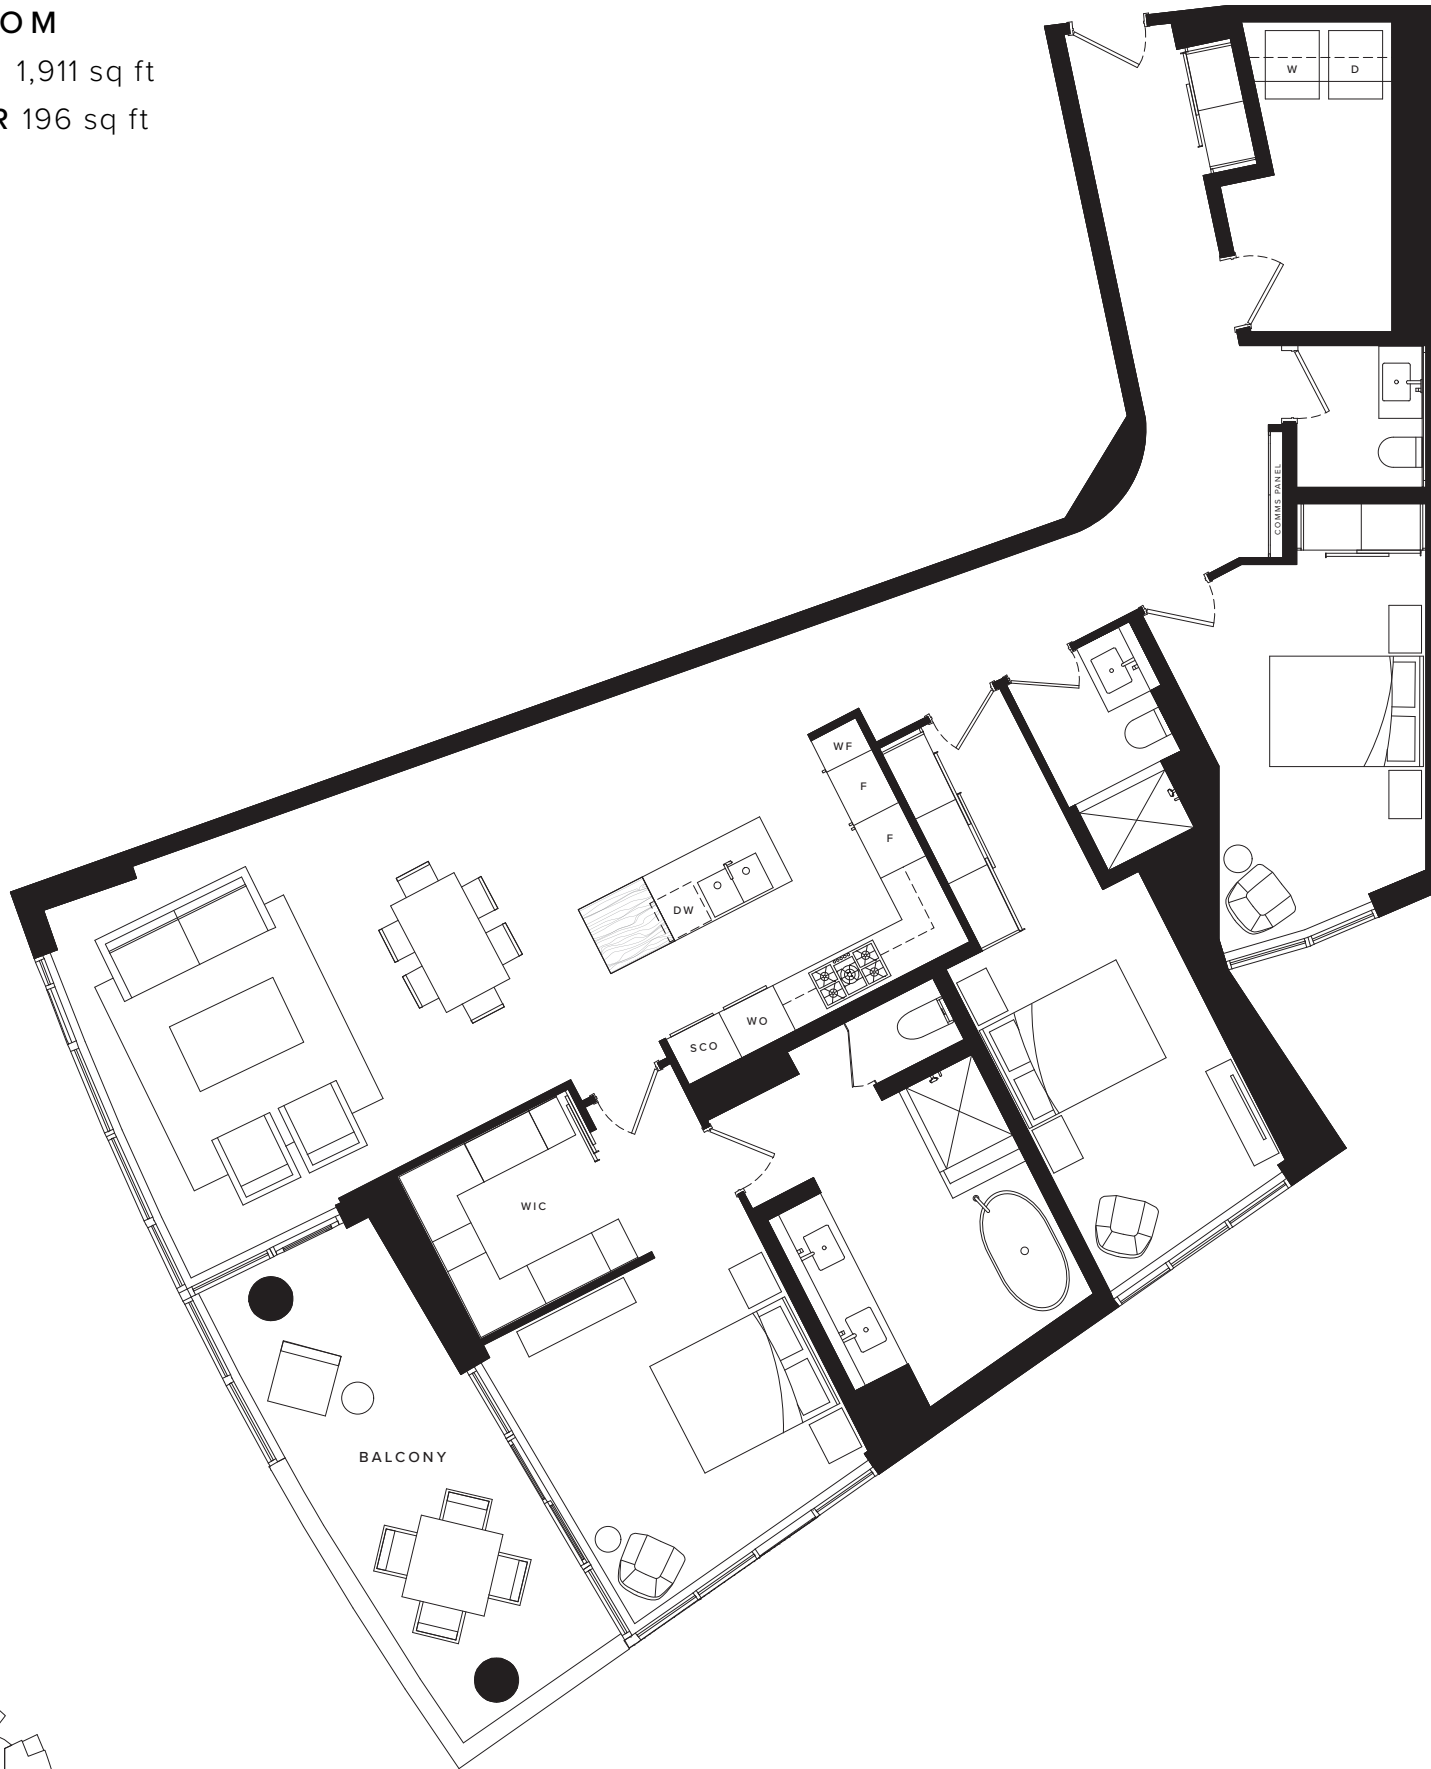

# PLAN C2 | 01

## WATERFRONT COLLECTION

3 BEDROOM

INTERIOR 1,911 sq ft

EXTERIOR 196 sq ft

FLOOR 4 - 9