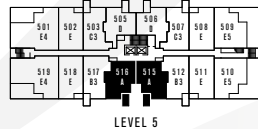

Plan A ~ One bedroom

TOTAL AREA 578 sq ft LEVELS 3, 5, 6, 7-18

Plan B ~ Two bedroom & den

TOTAL AREA 880 sq ft LEVELS 7-18

LEVEL 7-18

Plan B2 ~ Two bedroom & den

TOTAL AREA 778 sq ft LEVEL 6

Plan B3 ~ One bedroom & den

TOTAL AREA 645 sq ft LEVELS 3, 5

LEVEL 3

LEVEL 5

Plan C ~ One bedroom & den

TOTAL AREA 716 sq ft LEVELS 7-18

LEVEL 7-18

Plan C2 ~ One bedroom & den

TOTAL AREA 683 sq ft LEVEL 6

Plan C3 ~ One bedroom & den

TOTAL AREA 605 sq ft LEVELS 2, 3, 5

LEVEL 2

LEVEL 3

LEVEL 5

Plan D ~ One bedroom

TOTAL AREA 573 sqft LEVELS 2, 3, 5, 6, 7-18

LEVEL 2