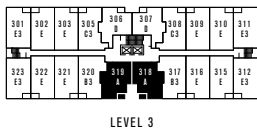

Plan A ~ One bedroom

TOTAL AREA 578 sq ft LEVELS 3, 5, 6, 7-18

Plan B ~ Two bedroom & den

TOTAL AREA 880 sq ft LEVELS 7-18

LEVEL 7-18

Plan B2 ~ Two bedroom & den

TOTAL AREA 778 sq ft LEVEL 6

Plan B3 ~ One bedroom & den

TOTAL AREA 645 sq ft LEVELS 3, 5

LEVEL 3

LEVEL 5

Plan C ~ One bedroom & den

TOTAL AREA 716 sq ft LEVELS 7-18

LEVEL 7-18

Plan C2 ~ One bedroom & den

TOTAL AREA 683 sq ft LEVEL 6

Plan C3 ~ One bedroom & den

TOTAL AREA 605 sq ft LEVELS 2, 3, 5

LEVEL 2

LEVEL 3

LEVEL 5

Plan D ~ One bedroom

TOTAL AREA 573 sqft LEVELS 2, 3, 5, 6, 7-18

LEVEL 2