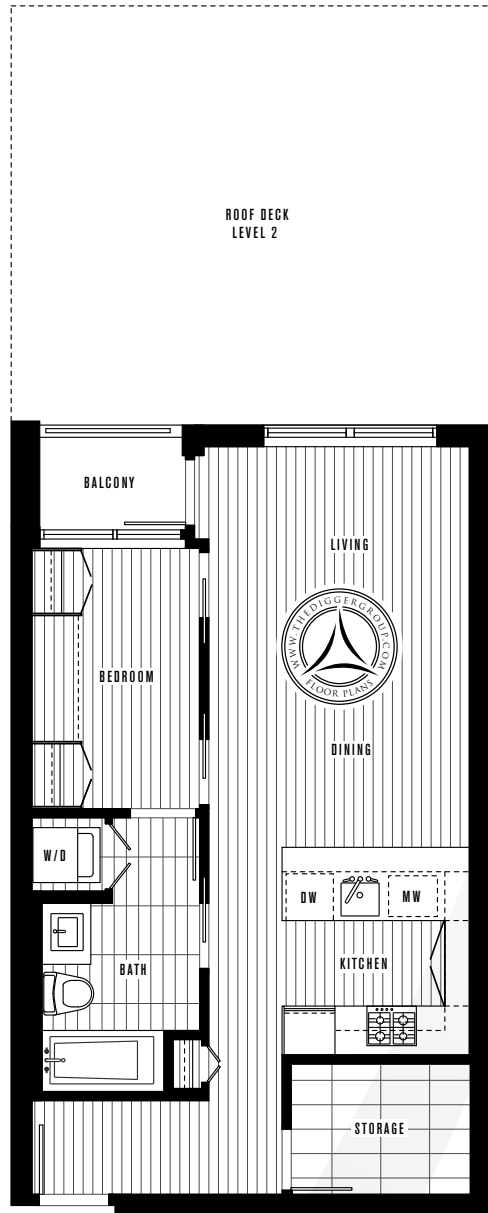

Plan C3 ~ One bedroom & den

TOTAL AREA 605 sq ft LEVELS 2, 3, 5

LEVEL 2

LEVEL 3

LEVEL 5

Plan D ~ One bedroom

TOTAL AREA 573 sqft LEVELS 2, 3, 5, 6, 7-18

LEVEL 2

LEVEL 3

LEVEL 5

LEVEL 6

LEVEL 7-18

Plan E ~ One bedroom & den

TOTAL AREA 609 sq ft LEVELS 2, 3, 5

LEVEL 2

LEVEL 3

LEVEL 5

Plan E₃ ~ One bedroom

TOTAL AREA 593 sq ft LEVELS 2, 3

LEVEL 2

LEVEL 3

Plan E4 ~ Two bedroom & den

TOTAL AREA 998 sq ft LEVEL 5

Plan E5 ~ One bedroom & den

TOTAL AREA 735 sqft LEVEL 5