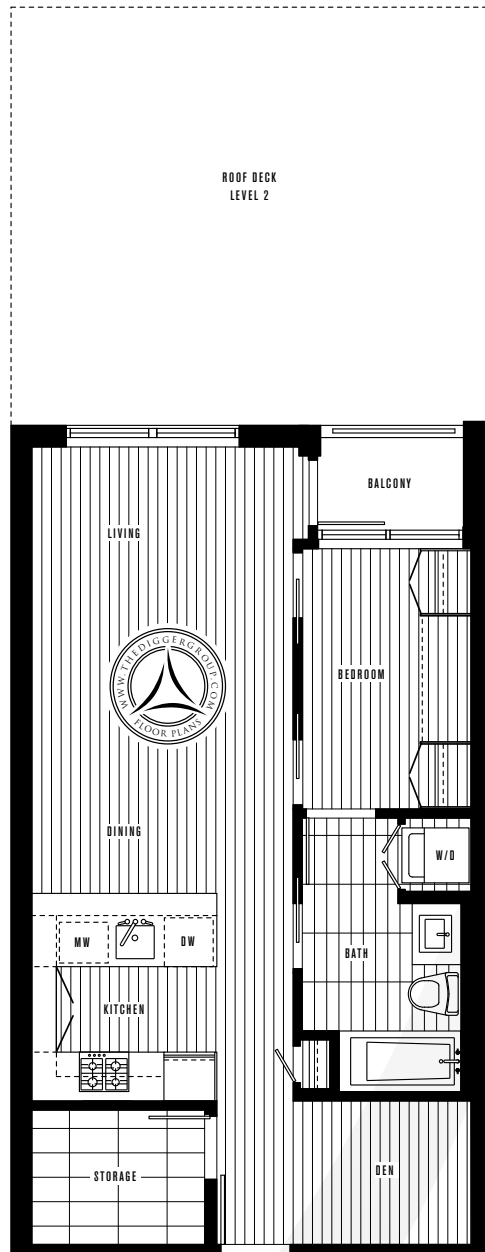

Plan C3 ~ One bedroom & den

TOTAL AREA 605 sq ft LEVELS 2, 3, 5

LEVEL 2

LEVEL 3

LEVEL 5

Plan D ~ One bedroom

TOTAL AREA 573 sqft LEVELS 2, 3, 5, 6, 7-18

LEVEL 2

LEVEL 3

LEVEL 5

LEVEL 6

LEVEL 7-18

Plan E ~ One bedroom & den

TOTAL AREA 609 sq ft LEVELS 2, 3, 5

LEVEL 2

LEVEL 3

LEVEL 5

Plan E₃ ~ One bedroom

TOTAL AREA 593 sq ft LEVELS 2, 3

LEVEL 2

LEVEL 3

Plan E4 ~ Two bedroom & den

TOTAL AREA 998 sq ft LEVEL 5

Plan E5 ~ One bedroom & den

TOTAL AREA 735 sqft LEVEL 5