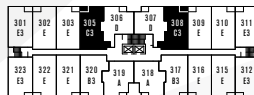

Plan A ~ One bedroom

TOTAL AREA 578 sq ft LEVELS 3, 5, 6, 7-18

Plan B ~ Two bedroom & den

TOTAL AREA 880 sq ft LEVELS 7-18

LEVEL 7-18

Plan B2 ~ Two bedroom & den

TOTAL AREA 778 sq ft LEVEL 6

Plan B3 ~ One bedroom & den

TOTAL AREA 645 sq ft LEVELS 3, 5

LEVEL 3

LEVEL 5

Plan C ~ One bedroom & den

TOTAL AREA 716 sq ft LEVELS 7-18

LEVEL 7-18

Plan C2 ~ One bedroom & den

TOTAL AREA 683 sq ft LEVEL 6

Plan C3 ~ One bedroom & den

TOTAL AREA 605 sq ft LEVELS 2, 3, 5

LEVEL 2

LEVEL 3

LEVEL 5

Plan D ~ One bedroom

TOTAL AREA 573 sqft LEVELS 2, 3, 5, 6, 7-18

LEVEL 2

LEVEL 3

LEVEL 5

LEVEL 6

LEVEL 7-18

Plan E ~ One bedroom & den

TOTAL AREA 609 sq ft LEVELS 2, 3, 5

LEVEL 2

LEVEL 3