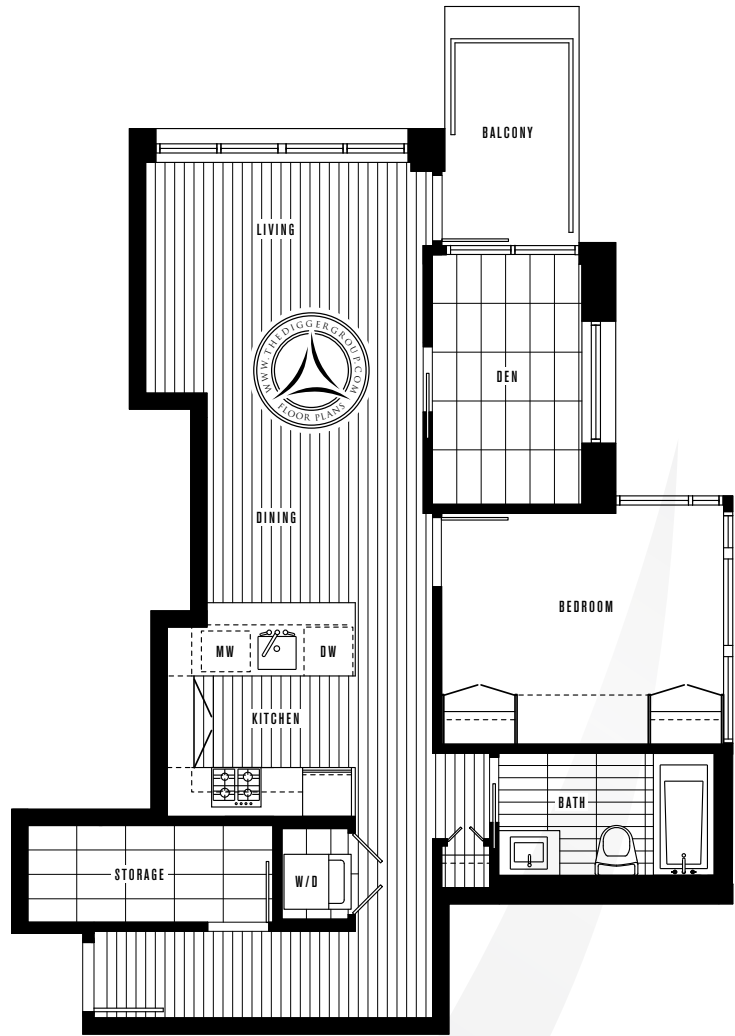

Plan A ~ One bedroom

TOTAL AREA 578 sq ft LEVELS 3, 5, 6, 7-18

Plan B ~ Two bedroom & den

TOTAL AREA 880 sq ft LEVELS 7-18

LEVEL 7-18

Plan B2 ~ Two bedroom & den

TOTAL AREA 778 sq ft LEVEL 6

Plan B3 ~ One bedroom & den

TOTAL AREA 645 sq ft LEVELS 3, 5

LEVEL 3

LEVEL 5

Plan C ~ One bedroom & den

TOTAL AREA 716 sq ft LEVELS 7-18

LEVEL 7-18

Plan C2 ~ One bedroom & den

TOTAL AREA 683 sq ft LEVEL 6

Plan C3 ~ One bedroom & den

TOTAL AREA 605 sq ft LEVELS 2, 3, 5

LEVEL 2

LEVEL 3

LEVEL 5

Plan D ~ One bedroom

TOTAL AREA 573 sqft LEVELS 2, 3, 5, 6, 7-18

LEVEL 2

TOTAL AREA 735 sqft LEVEL 5