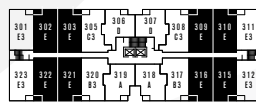

Plan C3 ~ One bedroom & den

TOTAL AREA 605 sq ft LEVELS 2, 3, 5

LEVEL 2

LEVEL 3

LEVEL 5

Plan D ~ One bedroom

TOTAL AREA 573 sqft LEVELS 2, 3, 5, 6, 7-18

LEVEL 2

LEVEL 3

LEVEL 5

LEVEL 6

LEVEL 7-18

Plan E ~ One bedroom & den

TOTAL AREA 609 sq ft LEVELS 2, 3, 5

LEVEL 2

LEVEL 3

LEVEL 5

Plan E₃ ~ One bedroom

TOTAL AREA 593 sq ft LEVELS 2, 3

LEVEL 2

LEVEL 3

Plan E4 ~ Two bedroom & den

TOTAL AREA 998 sq ft LEVEL 5

Plan E5 ~ One bedroom & den