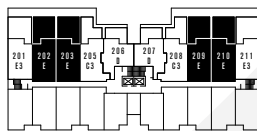

LEVEL 3

LEVEL 5

LEVEL 6

LEVEL 7-18

Plan E ~ One bedroom & den

TOTAL AREA 609 sq ft LEVELS 2, 3, 5

LEVEL 2

LEVEL 3

LEVEL 5

Plan E₃ ~ One bedroom

TOTAL AREA 593 sq ft LEVELS 2, 3

LEVEL 2

LEVEL 3

Plan E4 ~ Two bedroom & den

TOTAL AREA 998 sq ft LEVEL 5

Plan E5 ~ One bedroom & den