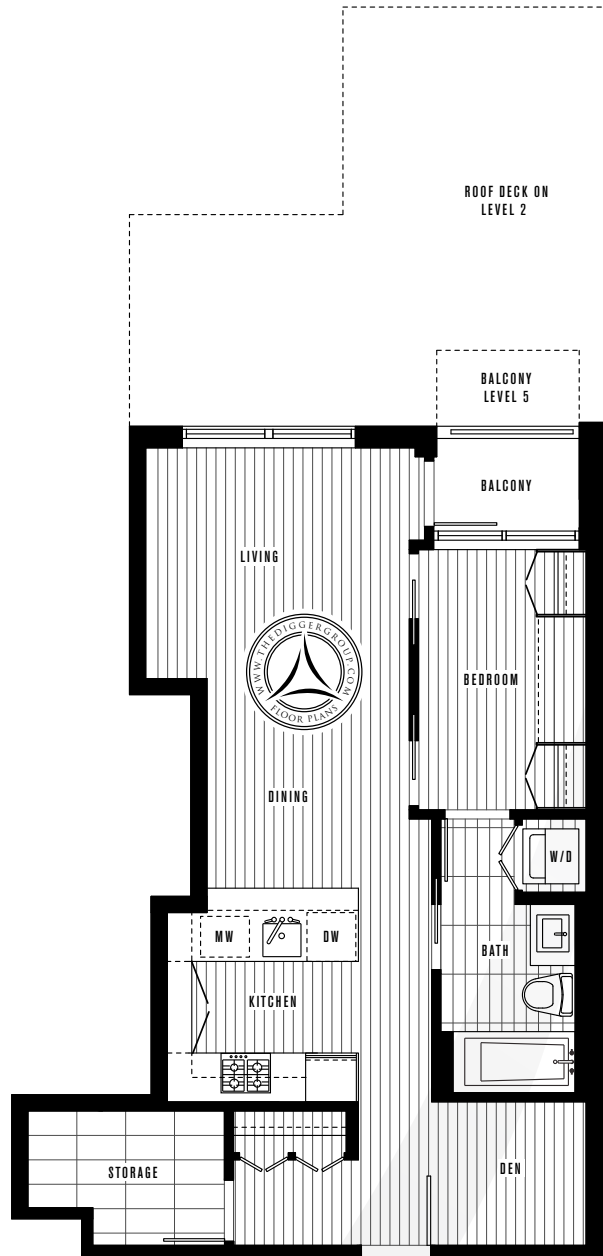

Plan A ~ One bedroom

TOTAL AREA 578 sq ft LEVELS 3, 5, 6, 7-18

Plan B ~ Two bedroom & den

TOTAL AREA 880 sq ft LEVELS 7-18

LEVEL 7-18

Plan B2 ~ Two bedroom & den

TOTAL AREA 778 sq ft LEVEL 6

Plan B3 ~ One bedroom & den

TOTAL AREA 645 sq ft LEVELS 3, 5

LEVEL 3

LEVEL 5

Plan C ~ One bedroom & den

TOTAL AREA 716 sq ft LEVELS 7-18

LEVEL 7-18

Plan C2 ~ One bedroom & den

TOTAL AREA 683 sq ft LEVEL 6

Plan C3 ~ One bedroom & den

TOTAL AREA 605 sq ft LEVELS 2, 3, 5

LEVEL 2

LEVEL 3

LEVEL 5

Plan D ~ One bedroom

TOTAL AREA 573 sqft LEVELS 2, 3, 5, 6, 7-18

LEVEL 2

LEVEL 3

LEVEL 5

LEVEL 6

LEVEL 7-18

Plan E ~ One bedroom & den

TOTAL AREA 609 sq ft LEVELS 2, 3, 5

LEVEL 2

LEVEL 3