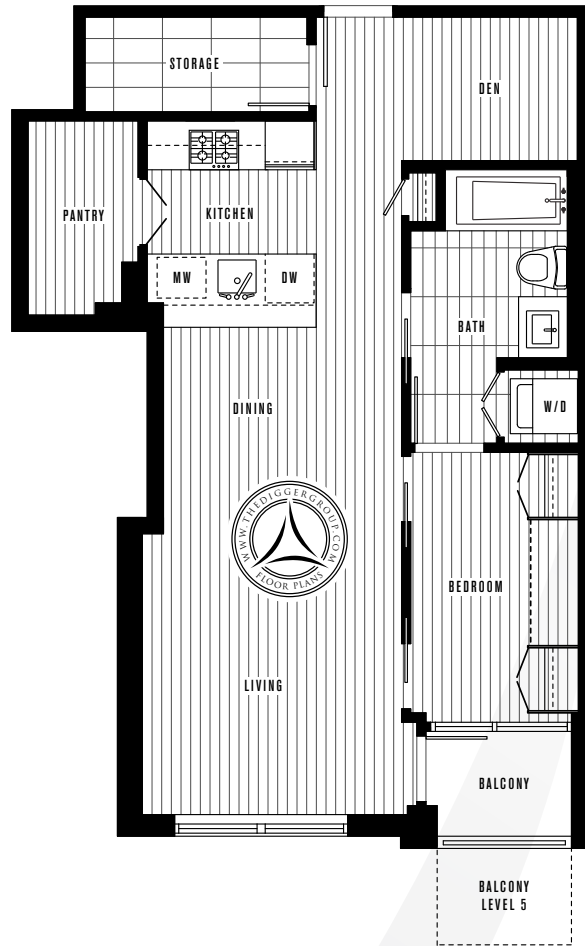

Plan A ~ One bedroom

TOTAL AREA 578 sq ft LEVELS 3, 5, 6, 7-18

Plan B ~ Two bedroom & den

TOTAL AREA 880 sq ft LEVELS 7-18

LEVEL 7-18

Plan B2 ~ Two bedroom & den

TOTAL AREA 778 sq ft LEVEL 6

Plan B3 ~ One bedroom & den

TOTAL AREA 645 sq ft LEVELS 3, 5

LEVEL 3

LEVEL 5

Plan C ~ One bedroom & den

TOTAL AREA 716 sq ft LEVELS 7-18

LEVEL 7-18

Plan C2 ~ One bedroom & den

TOTAL AREA 683 sq ft LEVEL 6

Plan C3 ~ One bedroom & den

TOTAL AREA 605 sq ft LEVELS 2, 3, 5

LEVEL 2

LEVEL 3

LEVEL 5

Plan D ~ One bedroom

TOTAL AREA 573 sqft LEVELS 2, 3, 5, 6, 7-18

LEVEL 2

TOTAL AREA 735 sqft LEVEL 5