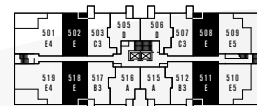

Plan C3 ~ One bedroom & den

TOTAL AREA 605 sq ft LEVELS 2, 3, 5

LEVEL 2

LEVEL 3

LEVEL 5

Plan D ~ One bedroom

TOTAL AREA 573 sqft LEVELS 2, 3, 5, 6, 7-18

LEVEL 2

LEVEL 3

LEVEL 5

LEVEL 6

LEVEL 7-18

Plan E ~ One bedroom & den

TOTAL AREA 609 sq ft LEVELS 2, 3, 5

LEVEL 2

LEVEL 3

LEVEL 5

Plan E₃ ~ One bedroom

TOTAL AREA 593 sq ft LEVELS 2, 3

LEVEL 2

LEVEL 3

Plan E4 ~ Two bedroom & den

TOTAL AREA 998 sq ft LEVEL 5

Plan E5 ~ One bedroom & den