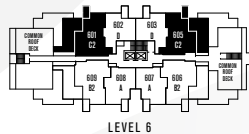

Plan A ~ One bedroom

TOTAL AREA 578 sq ft LEVELS 3, 5, 6, 7-18

Plan B ~ Two bedroom & den

TOTAL AREA 880 sq ft LEVELS 7-18

LEVEL 7-18

Plan B2 ~ Two bedroom & den

TOTAL AREA 778 sq ft LEVEL 6

Plan B3 ~ One bedroom & den

TOTAL AREA 645 sq ft LEVELS 3, 5

LEVEL 3

LEVEL 5

Plan C ~ One bedroom & den

TOTAL AREA 716 sq ft LEVELS 7-18

LEVEL 7-18

Plan C2 ~ One bedroom & den

TOTAL AREA 683 sq ft LEVEL 6

Plan C3 ~ One bedroom & den

TOTAL AREA 605 sq ft LEVELS 2, 3, 5

LEVEL 2

LEVEL 3

LEVEL 5

Plan D ~ One bedroom

TOTAL AREA 573 sqft LEVELS 2, 3, 5, 6, 7-18

LEVEL 2

LEVEL 3

LEVEL 5

LEVEL 6

LEVEL 7-18

Plan E ~ One bedroom & den

TOTAL AREA 609 sq ft LEVELS 2, 3, 5

LEVEL 2

LEVEL 3