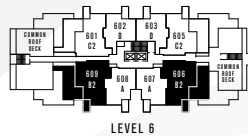

Plan A ~ One bedroom

TOTAL AREA 578 sq ft LEVELS 3, 5, 6, 7-18

Plan B ~ Two bedroom & den

TOTAL AREA 880 sq ft LEVELS 7-18

LEVEL 7-18

Plan B2 ~ Two bedroom & den

TOTAL AREA 778 sq ft LEVEL 6

Plan B3 ~ One bedroom & den

TOTAL AREA 645 sq ft LEVELS 3, 5

LEVEL 3

LEVEL 5

Plan C ~ One bedroom & den

TOTAL AREA 716 sq ft LEVELS 7-18

LEVEL 7-18

Plan C2 ~ One bedroom & den

TOTAL AREA 683 sq ft LEVEL 6

Plan C3 ~ One bedroom & den

TOTAL AREA 605 sq ft LEVELS 2, 3, 5

LEVEL 2

LEVEL 3

LEVEL 5

Plan D ~ One bedroom

TOTAL AREA 573 sqft LEVELS 2, 3, 5, 6, 7-18

LEVEL 2