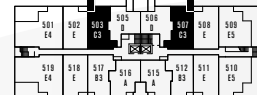

TOTAL AREA 645 sq ft LEVELS 3, 5

LEVEL 3

LEVEL 5

Plan C ~ One bedroom & den

TOTAL AREA 716 sq ft LEVELS 7-18

LEVEL 7-18

Plan C2 ~ One bedroom & den

TOTAL AREA 683 sq ft LEVEL 6

Plan C3 ~ One bedroom & den

TOTAL AREA 605 sq ft LEVELS 2, 3, 5

LEVEL 2

LEVEL 3

LEVEL 5

Plan D ~ One bedroom

TOTAL AREA 573 sqft LEVELS 2, 3, 5, 6, 7-18

LEVEL 2

LEVEL 3

LEVEL 5

LEVEL 6

LEVEL 7-18

Plan E ~ One bedroom & den

TOTAL AREA 609 sq ft LEVELS 2, 3, 5

LEVEL 2

LEVEL 3

LEVEL 5

Plan E₃ ~ One bedroom

TOTAL AREA 593 sq ft LEVELS 2, 3

LEVEL 2

LEVEL 3

Plan E4 ~ Two bedroom & den

TOTAL AREA 998 sq ft LEVEL 5

Plan E5 ~ One bedroom & den