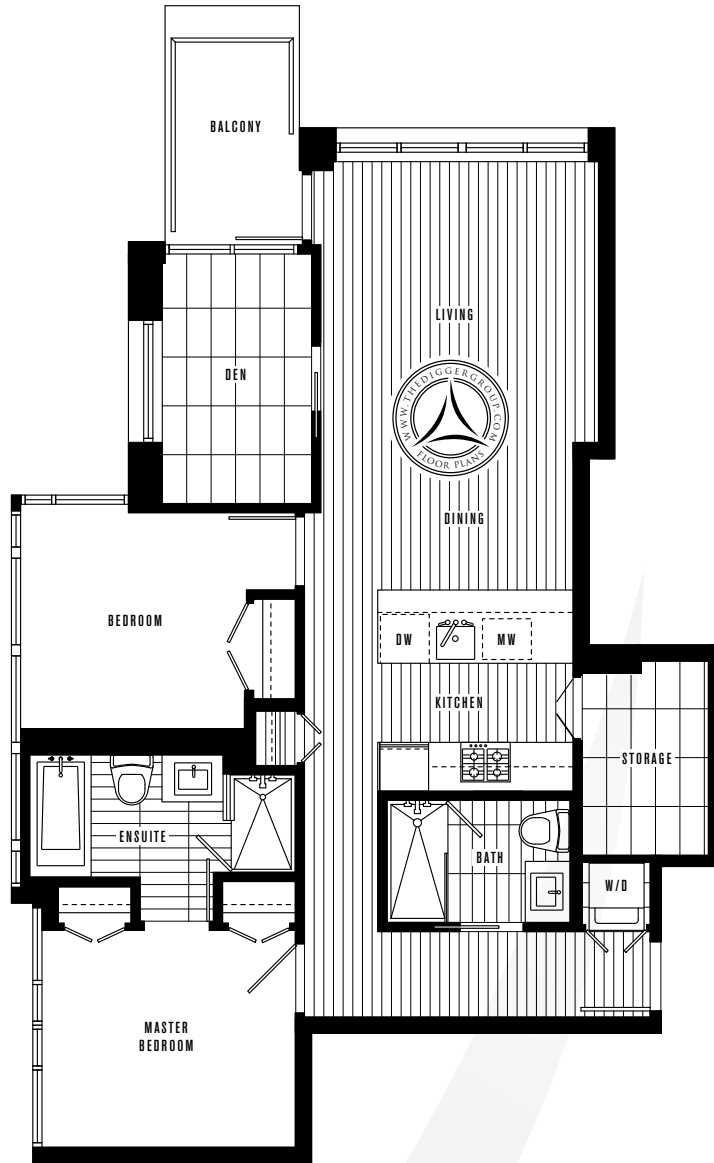

Plan A ~ One bedroom

TOTAL AREA 578 sq ft LEVELS 3, 5, 6, 7-18

Plan B ~ Two bedroom & den

TOTAL AREA 880 sq ft LEVELS 7-18

LEVEL 7-18

Plan B2 ~ Two bedroom & den

TOTAL AREA 778 sq ft LEVEL 6

Plan B3 ~ One bedroom & den

TOTAL AREA 645 sq ft LEVELS 3, 5

LEVEL 3

LEVEL 5

Plan C ~ One bedroom & den

TOTAL AREA 716 sq ft LEVELS 7-18

LEVEL 7-18

Plan C2 ~ One bedroom & den

TOTAL AREA 683 sq ft LEVEL 6

Plan C3 ~ One bedroom & den

TOTAL AREA 605 sq ft LEVELS 2, 3, 5

LEVEL 2

LEVEL 3

LEVEL 5

Plan D ~ One bedroom

TOTAL AREA 573 sqft LEVELS 2, 3, 5, 6, 7-18

LEVEL 2