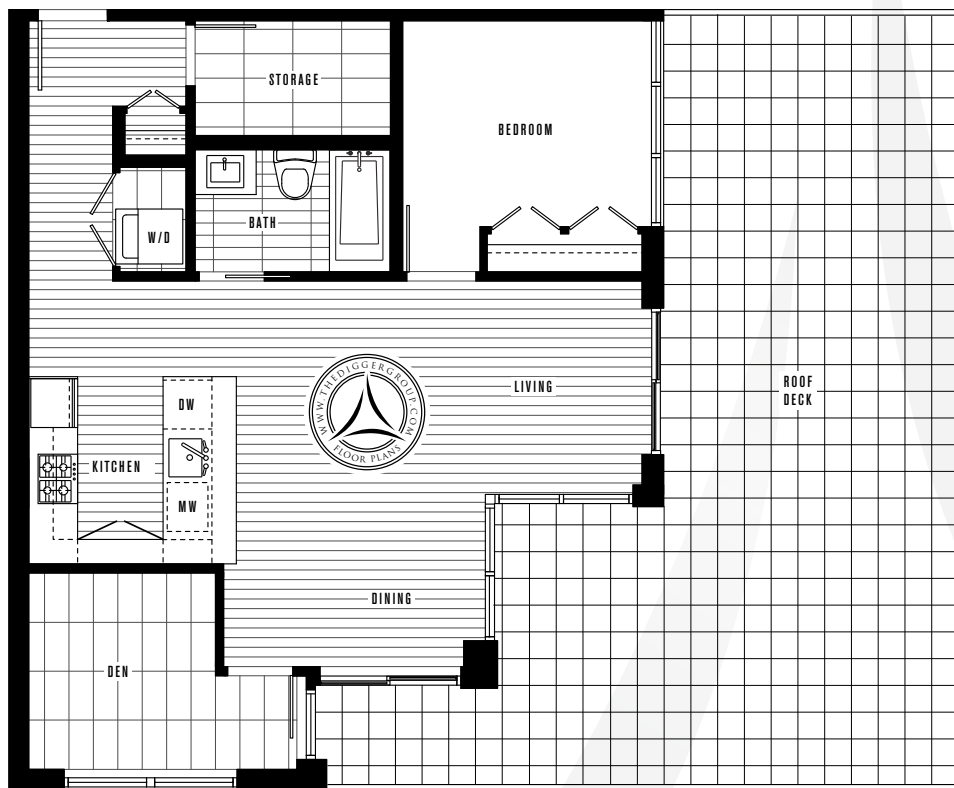

LEVEL 3

LEVEL 5

LEVEL 6

LEVEL 7-18

Plan E ~ One bedroom & den

TOTAL AREA 609 sq ft LEVELS 2, 3, 5

LEVEL 2

LEVEL 3

LEVEL 5

Plan E₃ ~ One bedroom

TOTAL AREA 593 sq ft LEVELS 2, 3

LEVEL 2

LEVEL 3

Plan E4 ~ Two bedroom & den

TOTAL AREA 998 sq ft LEVEL 5

Plan E5 ~ One bedroom & den

TOTAL AREA 735 sqft LEVEL 5