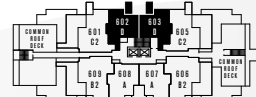

Plan C3 ~ One bedroom & den

TOTAL AREA 605 sq ft LEVELS 2, 3, 5

LEVEL 2

LEVEL 3

LEVEL 5

Plan D ~ One bedroom

TOTAL AREA 573 sqft LEVELS 2, 3, 5, 6, 7-18

LEVEL 2

LEVEL 3

LEVEL 5

LEVEL 6

LEVEL 7-18

Plan E ~ One bedroom & den

TOTAL AREA 609 sq ft LEVELS 2, 3, 5

LEVEL 2

LEVEL 3