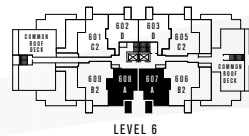

Plan A ~ One bedroom

TOTAL AREA 578 sq ft LEVELS 3, 5, 6, 7-18

Plan B ~ Two bedroom & den

TOTAL AREA 880 sq ft LEVELS 7-18

LEVEL 7-18

Plan B2 ~ Two bedroom & den

TOTAL AREA 778 sq ft LEVEL 6

Plan B3 ~ One bedroom & den

TOTAL AREA 645 sq ft LEVELS 3, 5

LEVEL 3

LEVEL 5

Plan C ~ One bedroom & den

TOTAL AREA 716 sq ft LEVELS 7-18

LEVEL 7-18

Plan C2 ~ One bedroom & den

TOTAL AREA 683 sq ft LEVEL 6

Plan C3 ~ One bedroom & den

TOTAL AREA 605 sq ft LEVELS 2, 3, 5

LEVEL 2

LEVEL 3

LEVEL 5

Plan D ~ One bedroom

TOTAL AREA 573 sqft LEVELS 2, 3, 5, 6, 7-18

LEVEL 2