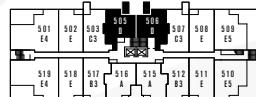

TOTAL AREA 645 sq ft LEVELS 3, 5

LEVEL 3

LEVEL 5

Plan C ~ One bedroom & den

TOTAL AREA 716 sq ft LEVELS 7-18

LEVEL 7-18

Plan C2 ~ One bedroom & den

TOTAL AREA 683 sq ft LEVEL 6

Plan C3 ~ One bedroom & den

TOTAL AREA 605 sq ft LEVELS 2, 3, 5

LEVEL 2

LEVEL 3

LEVEL 5

Plan D ~ One bedroom

TOTAL AREA 573 sqft LEVELS 2, 3, 5, 6, 7-18

LEVEL 2

LEVEL 3

LEVEL 5

LEVEL 6

LEVEL 7-18

Plan E ~ One bedroom & den

TOTAL AREA 609 sq ft LEVELS 2, 3, 5

LEVEL 2

LEVEL 3

LEVEL 5

Plan E₃ ~ One bedroom

TOTAL AREA 593 sq ft LEVELS 2, 3

LEVEL 2

LEVEL 3

Plan E4 ~ Two bedroom & den

TOTAL AREA 998 sq ft LEVEL 5

Plan E5 ~ One bedroom & den