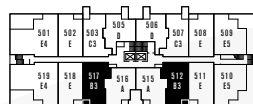

Plan A ~ One bedroom

TOTAL AREA 578 sq ft LEVELS 3, 5, 6, 7-18

Plan B ~ Two bedroom & den

TOTAL AREA 880 sq ft LEVELS 7-18

LEVEL 7-18

Plan B2 ~ Two bedroom & den

TOTAL AREA 778 sq ft LEVEL 6

Plan B3 ~ One bedroom & den

TOTAL AREA 645 sq ft LEVELS 3, 5

LEVEL 3

LEVEL 5

Plan C ~ One bedroom & den

TOTAL AREA 716 sq ft LEVELS 7-18

LEVEL 7-18

Plan C2 ~ One bedroom & den

TOTAL AREA 683 sq ft LEVEL 6

Plan C3 ~ One bedroom & den

TOTAL AREA 605 sq ft LEVELS 2, 3, 5

LEVEL 2

LEVEL 3

LEVEL 5

Plan D ~ One bedroom

TOTAL AREA 573 sqft LEVELS 2, 3, 5, 6, 7-18

LEVEL 2