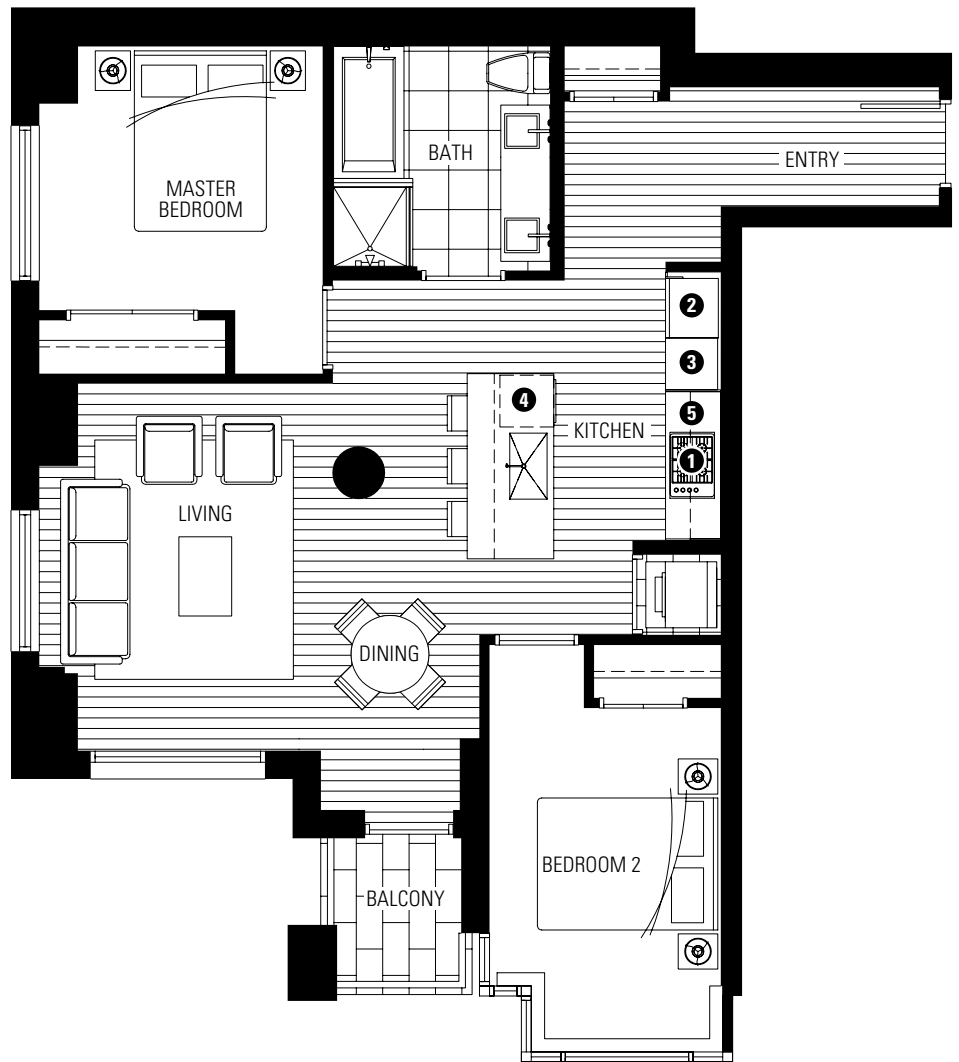

MILLENNIUM WATER

VANCOUVER'S LAST WATERFRONT COMMUNITY

PLAN S

1633 ONTARIO STREET

2 BEDROOM
922 SF LIVING
30 SF BALCONY

- 1 Miele gas cooktop
- 2 Sub-Zero refrigerator
- 3 Miele wall oven & Panasonic built-in microwave
- 4 Miele dishwasher
- 5 Eggersmann of Germany eco-wood cabinetry

ONTARIO STREET

NORTH

WALTER HARDWICK AVENUE

2ND FLOOR

Washer / dryer are optional items. Dimensions, sizes, areas, specifications, layouts and materials are approximate only and subject to change without notice. Floor plates will vary between floors and appliance brands and sizes are subject to change. Please see a sales representative for more details. E.&O.E.