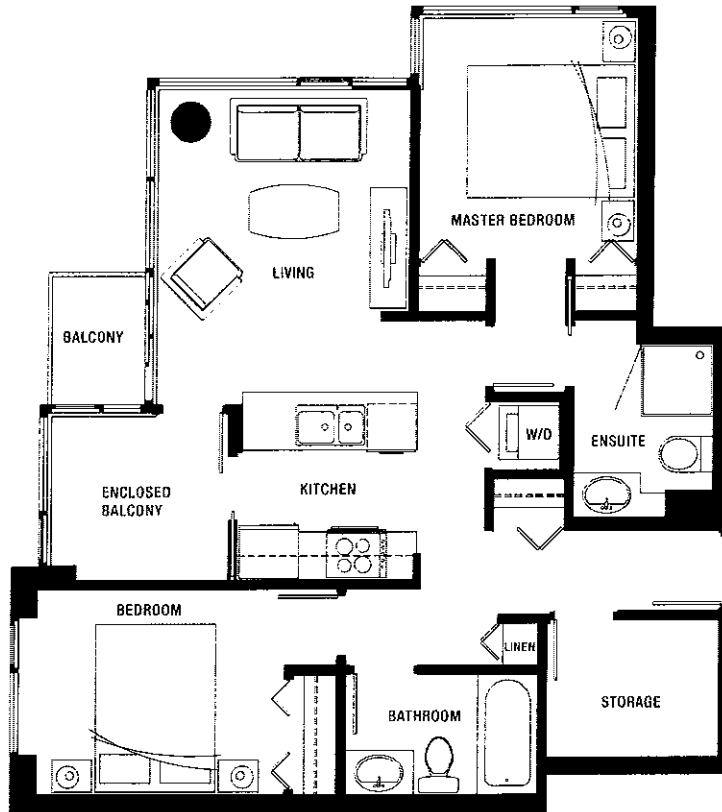

ROBSON AND RICHARDS

Unit 01
 2 BEDROOM
 823 SQ FT

FLOORS 5-15

north

ROBSON AND RICHARDS

Unit 02
 1 BEDROOM + DEN
 700 SQ FT

FLOORS 5-15

Unit 03
1 BEDROOM
536 SQ FT

FLOORS 5-15

Unit 04
 1 BEDROOM
 536 SQ FT

FLOORS 5-15

Unit 05
1 BEDROOM + DEN
7700 SQ FT

FLOORS 5-15

Unit 06
 2 BEDROOM
 784 SQ FT

FLOORS 5-15

Unit 07
 2 BEDROOM
 902 SQ FT

FLOORS 5-15