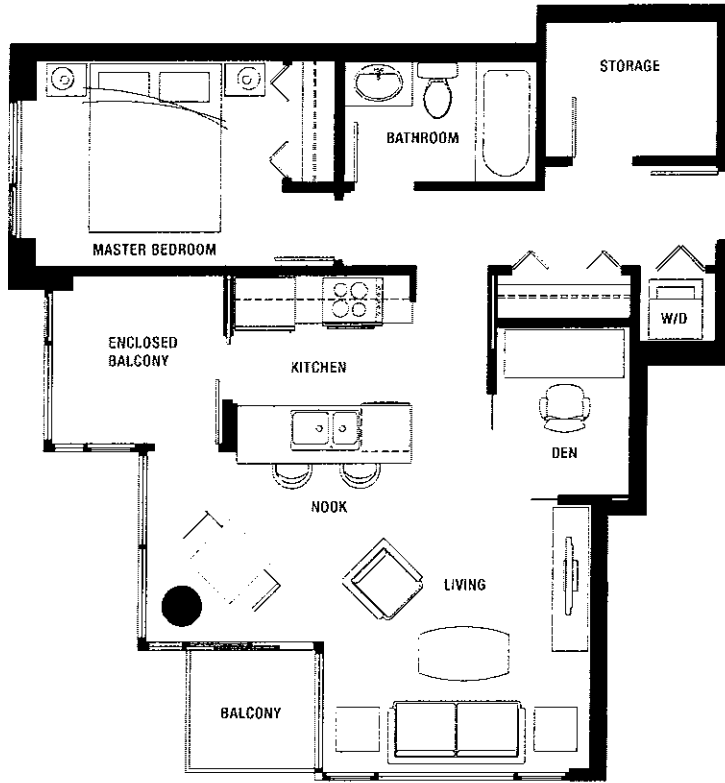

ROBSON AND RICHARDS

Unit 01
 2 BEDROOM
 823 SQ FT

FLOORS 5-15

north

ROBSON AND RICHARDS

Unit 02
 1 BEDROOM + DEN
 700 SQ FT

FLOORS 5-15

Unit 03
1 BEDROOM
536 SQ FT

FLOORS 5-15

Unit 04
 1 BEDROOM
 536 SQ FT

FLOORS 5-15

Unit 05
1 BEDROOM + DEN
7700 SQ FT

FLOORS 5-15

Unit 06
 2 BEDROOM
 784 SQ FT

FLOORS 5-15

Unit 07
 2 BEDROOM
 902 SQ FT