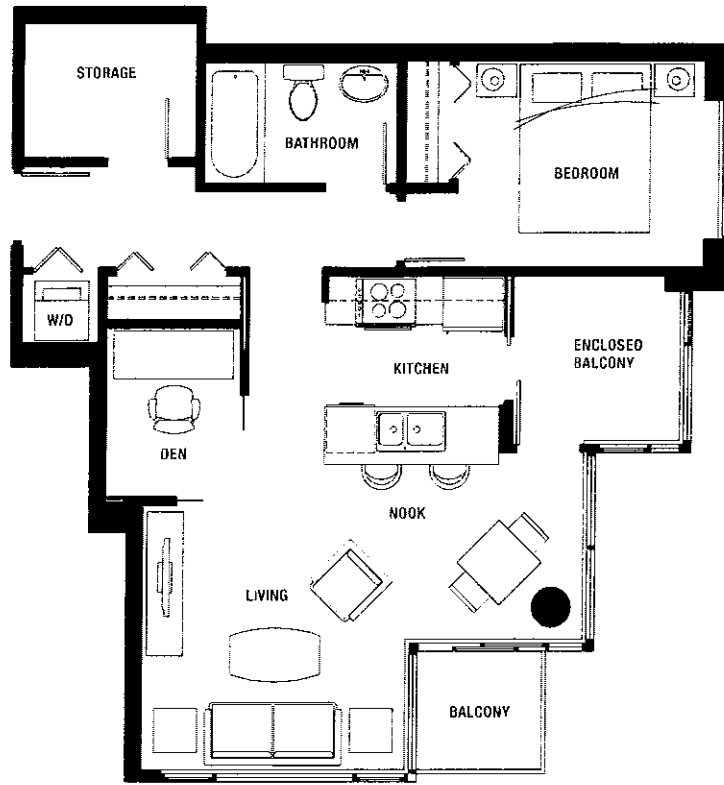

ROBSON AND RICHARDS

Unit 01
 2 BEDROOM
 823 SQ FT

FLOORS 5-15

north

ROBSON AND RICHARDS

Unit 02
 1 BEDROOM + DEN
 700 SQ FT

FLOORS 5-15

Unit 03
1 BEDROOM
536 SQ FT

FLOORS 5-15

Unit 04
 1 BEDROOM
 536 SQ FT

FLOORS 5-15

Unit 05
1 BEDROOM + DEN
7700 SQ FT

FLOORS 5-15

Unit 06
 2 BEDROOM
 784 SQ FT

FLOORS 5-15

Unit 07
 2 BEDROOM
 902 SQ FT

FLOORS 5-15