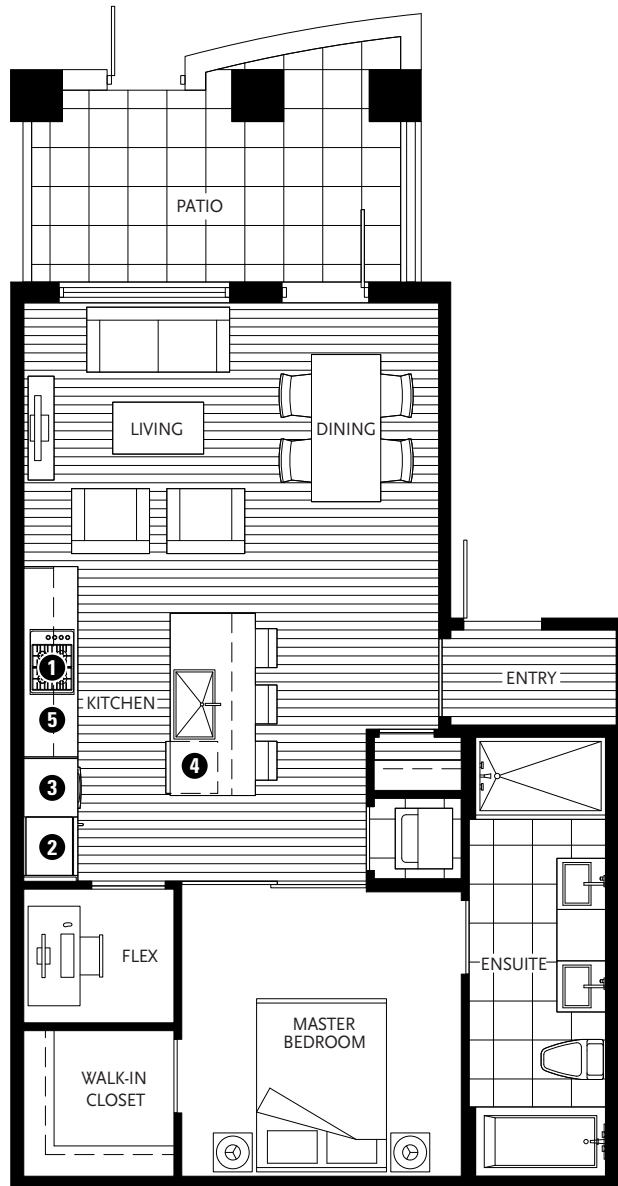

GROUND FLOOR