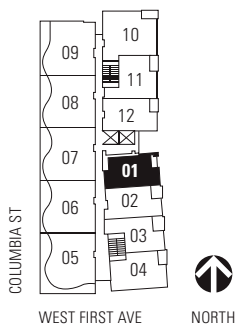

MILLENNIUM WATER

VANCOUVER'S LAST WATERFRONT COMMUNITY

PLAN A2

181 WEST FIRST AVE

1 BEDROOM + FLEX
709 - 721 SF LIVING
35 - 71 SF BALCONY

- 1 Miele gas cooktop with Miele hood
- 2 Sub-Zero refrigerator
- 3 Miele wall oven and Panasonic built-in microwave
- 4 Miele dishwasher
- 5 Eggersmann of Germany eco-wood cabinetry

5TH - 10TH FLOOR

ALSO AVAILABLE ON FLOORS 3, 11

Fireplace and washer/dryer are optional items. Dimensions, sizes, areas, specifications, layouts and materials are approximate only and subject to change without notice. Floorplates will vary between floors and appliance brands and sizes are subject to change. Please see a sales representative for more details. E.&O.E.