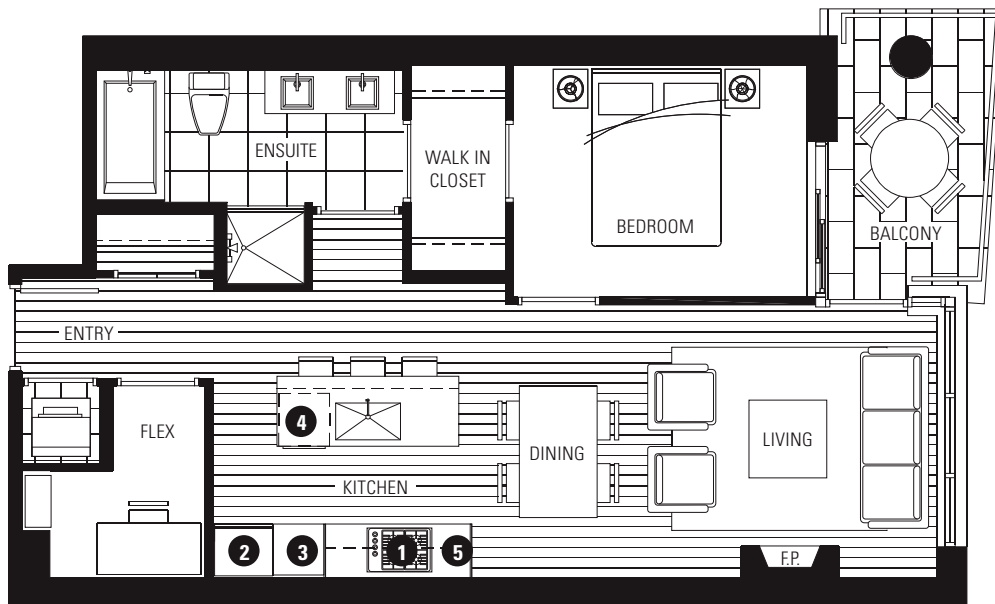

MILLENNIUM WATER

VANCOUVER'S LAST WATERFRONT COMMUNITY

PLAN A2

181 WEST FIRST AVE

1 BEDROOM + FLEX
709 - 721 SF LIVING
35 - 71 SF BALCONY

- 1 Miele gas cooktop with Miele hood
- 2 Sub-Zero refrigerator
- 3 Miele wall oven and Panasonic built-in microwave
- 4 Miele dishwasher
- 5 Eggersmann of Germany eco-wood cabinetry

5TH - 10TH FLOOR

ALSO AVAILABLE ON FLOORS 3, 11

Fireplace and washer/dryer are optional items. Dimensions, sizes, areas, specifications, layouts and materials are approximate only and subject to change without notice. Floorplates will vary between floors and appliance brands and sizes are subject to change. Please see a sales representative for more details. E.&O.E.