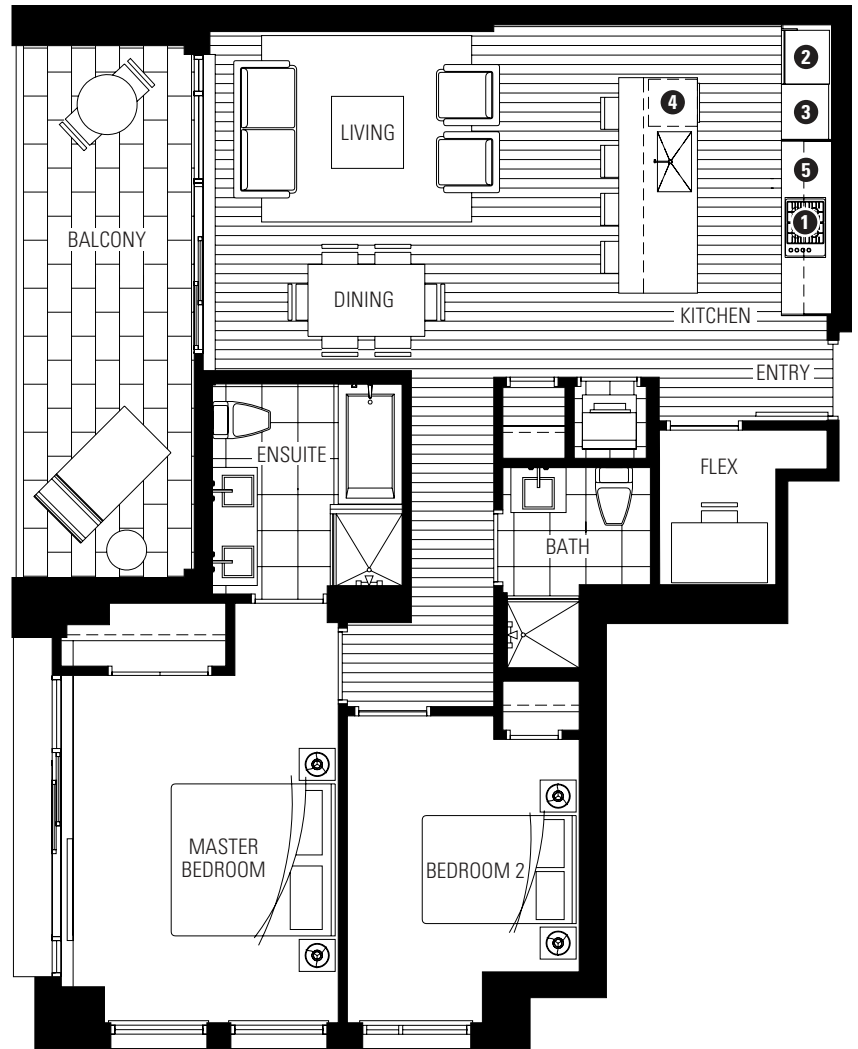

4TH - 5TH FLOOR

ALSO AVAILABLE ON FLOORS 3, 6