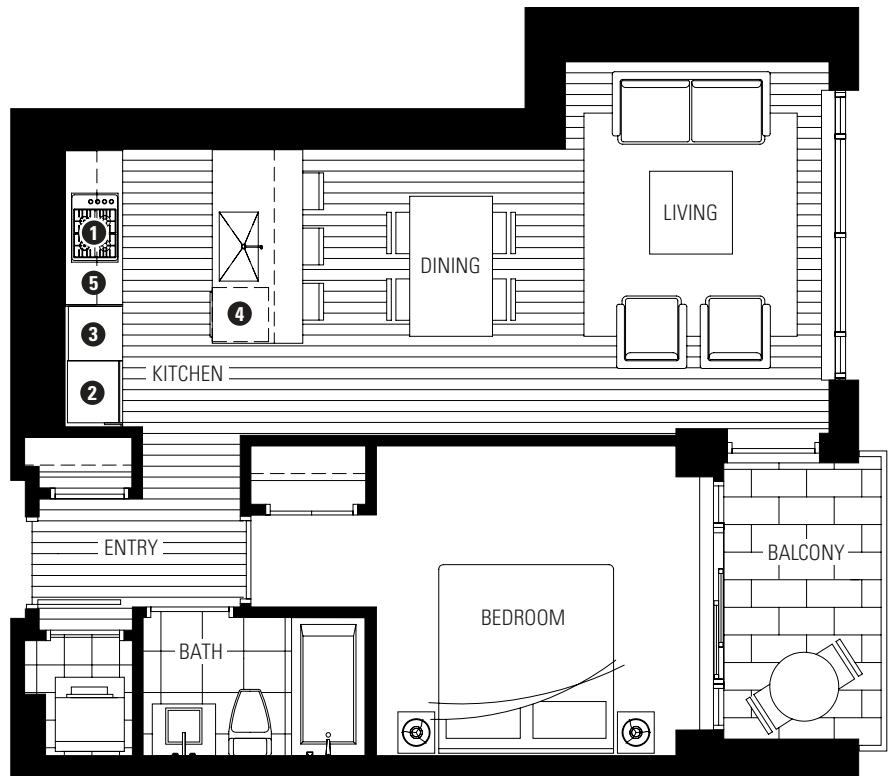

## PLAN G1

## 77 WALTER HARDWICK AVENUE

1 BEDROOM  
683-688 SF LIVING  
64 SF BALCONY

- 1 Miele gas cooktop
- 2 Sub-Zero refrigerator
- 3 Miele wall oven & Panasonic built-in microwave
- 4 Miele dishwasher
- 5 Eggersmann of Germany eco-wood cabinetry