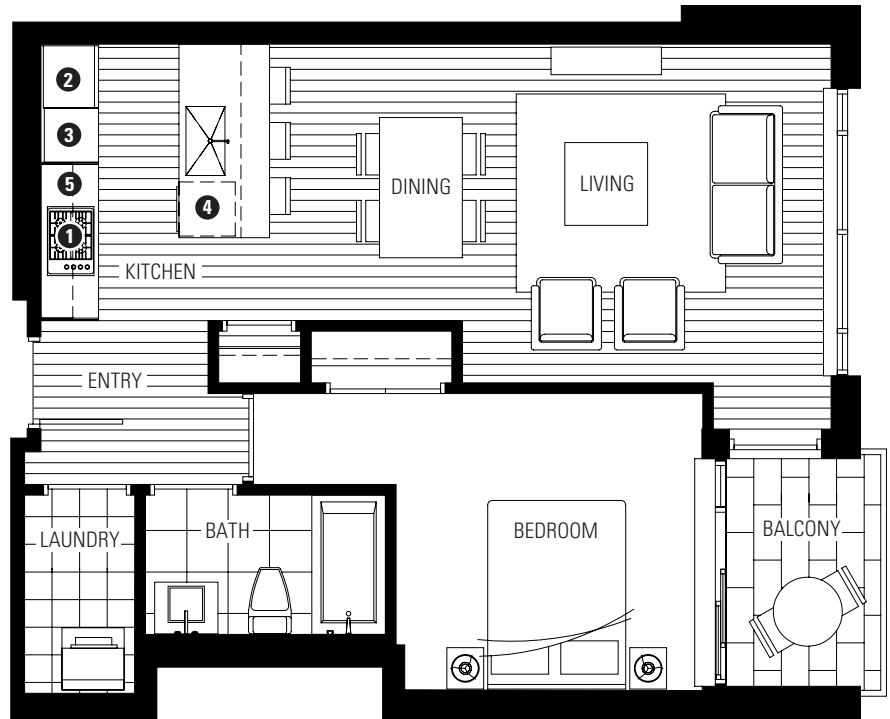

MILLENNIUM WATER

A GREEN WATERFRONT COMMUNITY

PLAN H

77 WALTER HARDWICK AVENUE

1 BEDROOM
685-687 SF LIVING
53 SF BALCONY

- 1 Miele gas cooktop
- 2 Sub-Zero refrigerator
- 3 Miele wall oven & Panasonic built-in microwave
- 4 Miele dishwasher
- 5 Eggersmann of Germany eco-wood cabinetry

4TH - 5TH FLOOR

ALSO AVAILABLE ON
FLOORS 6, 7

Washer/dryer are optional items. Dimensions, sizes, areas, specifications, layouts and materials are approximate only and subject to change without notice. Floor plates will vary between floors and appliance brands and sizes are subject to change. Please see a sales representative for more details. E.&O.E.