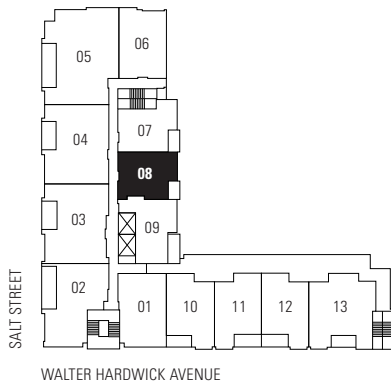

MILLENNIUM WATER

A GREEN WATERFRONT COMMUNITY

PLAN H

77 WALTER HARDWICK AVENUE

1 BEDROOM
685-687 SF LIVING
53 SF BALCONY

- 1 Miele gas cooktop
- 2 Sub-Zero refrigerator
- 3 Miele wall oven & Panasonic built-in microwave
- 4 Miele dishwasher
- 5 Eggersmann of Germany eco-wood cabinetry

4TH - 5TH FLOOR

ALSO AVAILABLE ON
FLOORS 6, 7

Washer/dryer are optional items. Dimensions, sizes, areas, specifications, layouts and materials are approximate only and subject to change without notice. Floor plates will vary between floors and appliance brands and sizes are subject to change. Please see a sales representative for more details. E.&O.E.