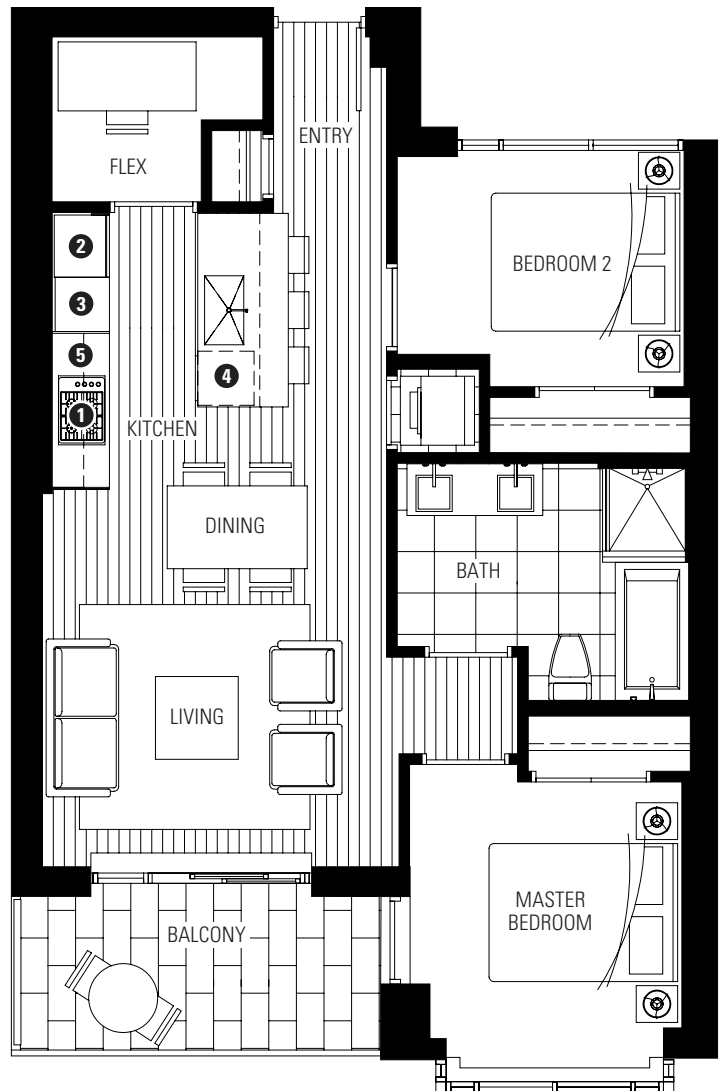

## PLAN K

## 77 WALTER HARDWICK AVENUE

2 BEDROOM + FLEX  
810-811 SF LIVING  
77-84 SF BALCONY

- 1 Miele gas cooktop
- 2 Sub-Zero refrigerator
- 3 Miele wall oven & Panasonic built-in microwave
- 4 Miele dishwasher
- 5 Eggersmann of Germany eco-wood cabinetry

### 4TH - 5TH FLOOR

Washer/dryer are optional items. Dimensions, sizes, areas, specifications, layouts and materials are approximate only and subject to change without notice. Floor plates will vary between floors and appliance brands and sizes are subject to change. Please see a sales representative for more details. E.&O.E.