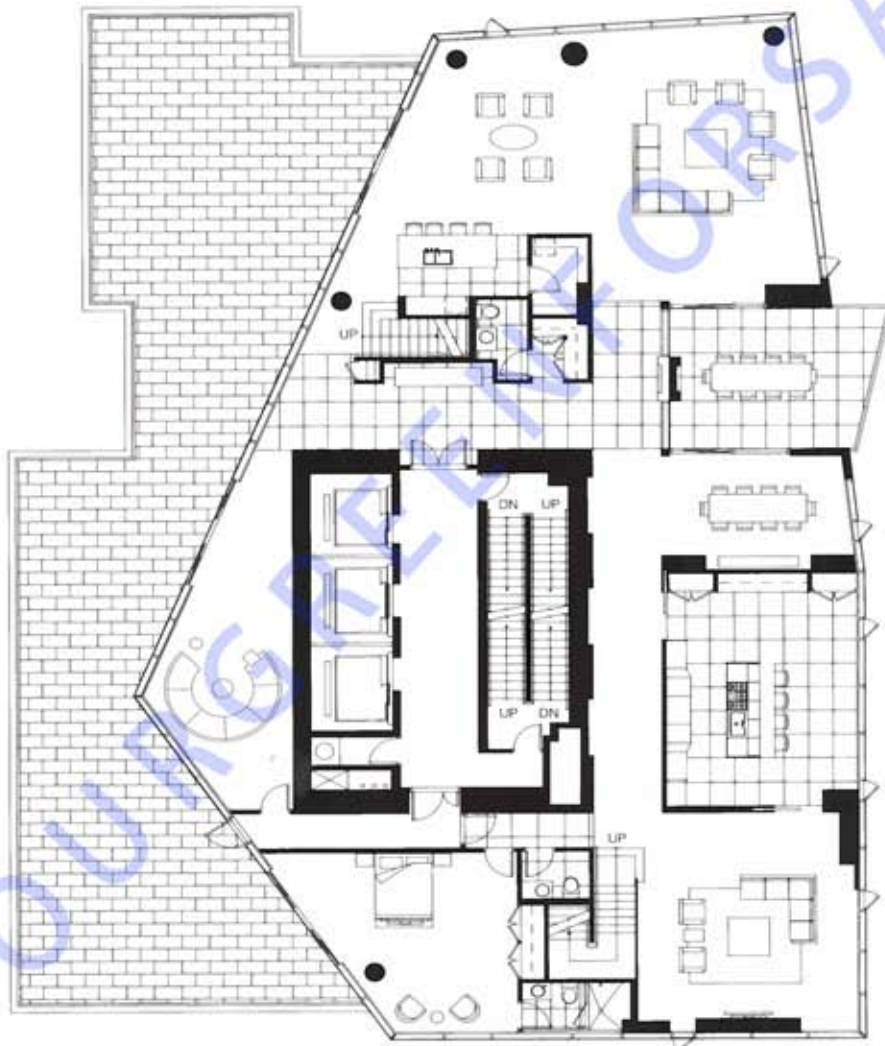

SUITE 3101

PENTHOUSE

4 Bedroom, Family and Den
8,010 sq.ft.

LOWER LEVEL