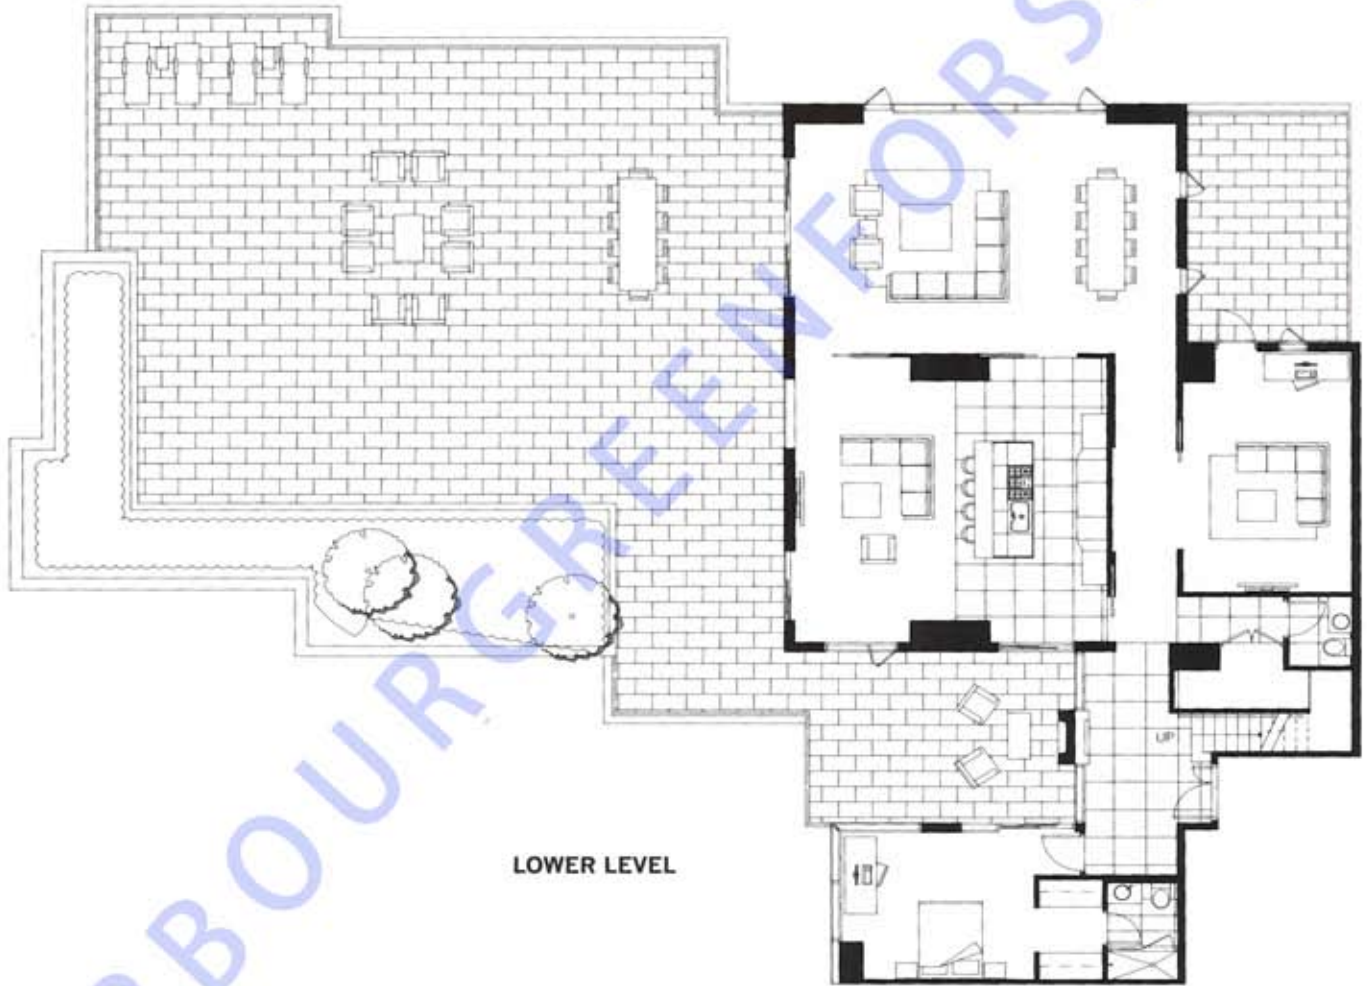

SUITE 301

2 - LEVEL SUITE

4 Bedroom, Family, Den and Flex
4,610 sq.ft.

LOWER LEVEL