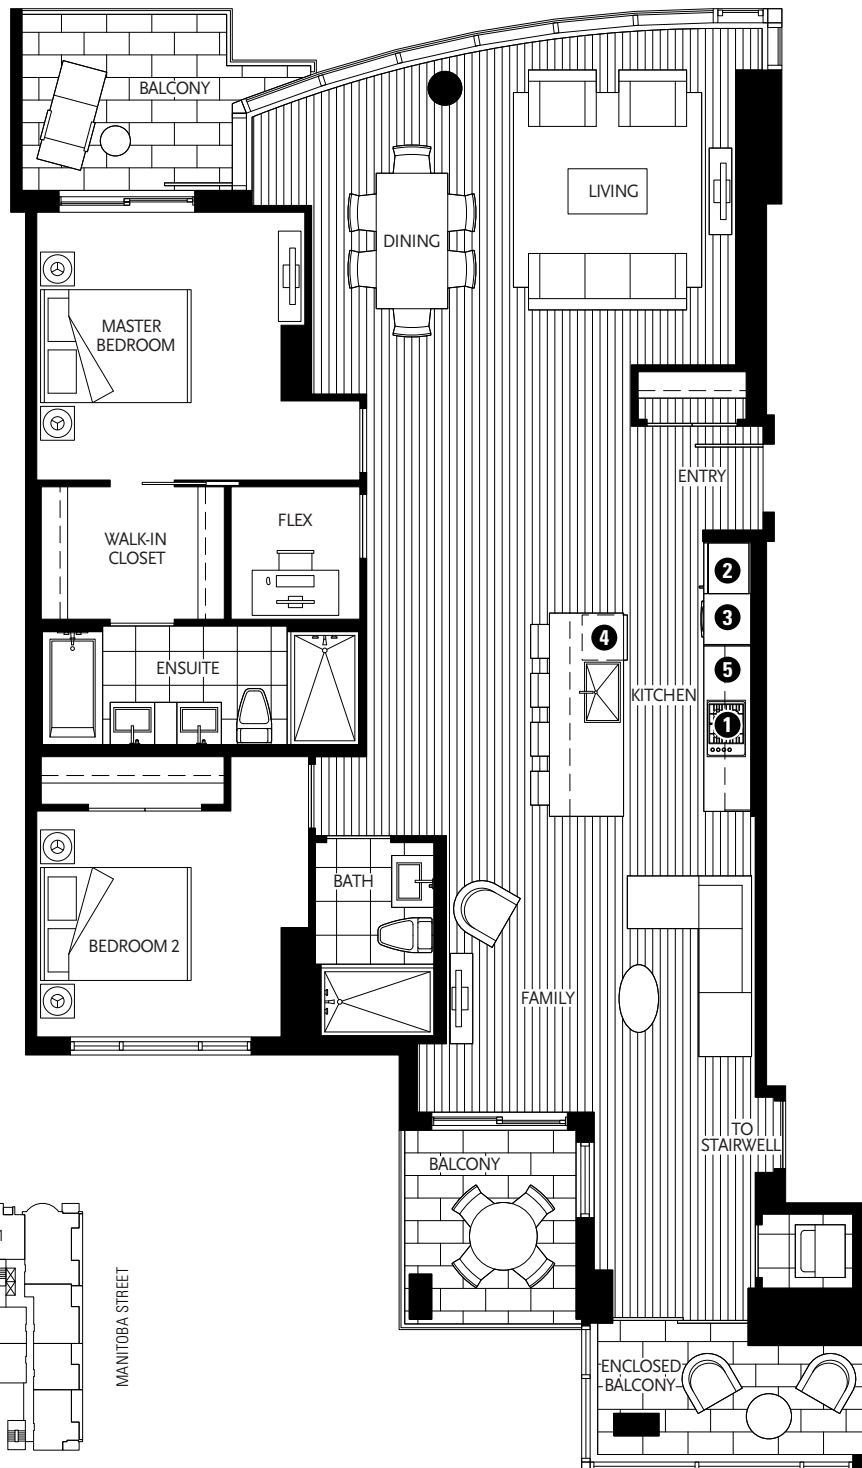

PLAN A1

118 ATHLETES WAY

2 BEDROOM + FAMILY + ENCLOSED BALCONY + FLEX

1633 SF LIVING

155 SF BALCONY

- 1 Miele gas cooktop
- 2 Sub-Zero refrigerator
- 3 Miele wall oven & Panasonic built-in microwave
- 4 Miele dishwasher
- 5 Eggersmann of Germany eco-wood cabinetry