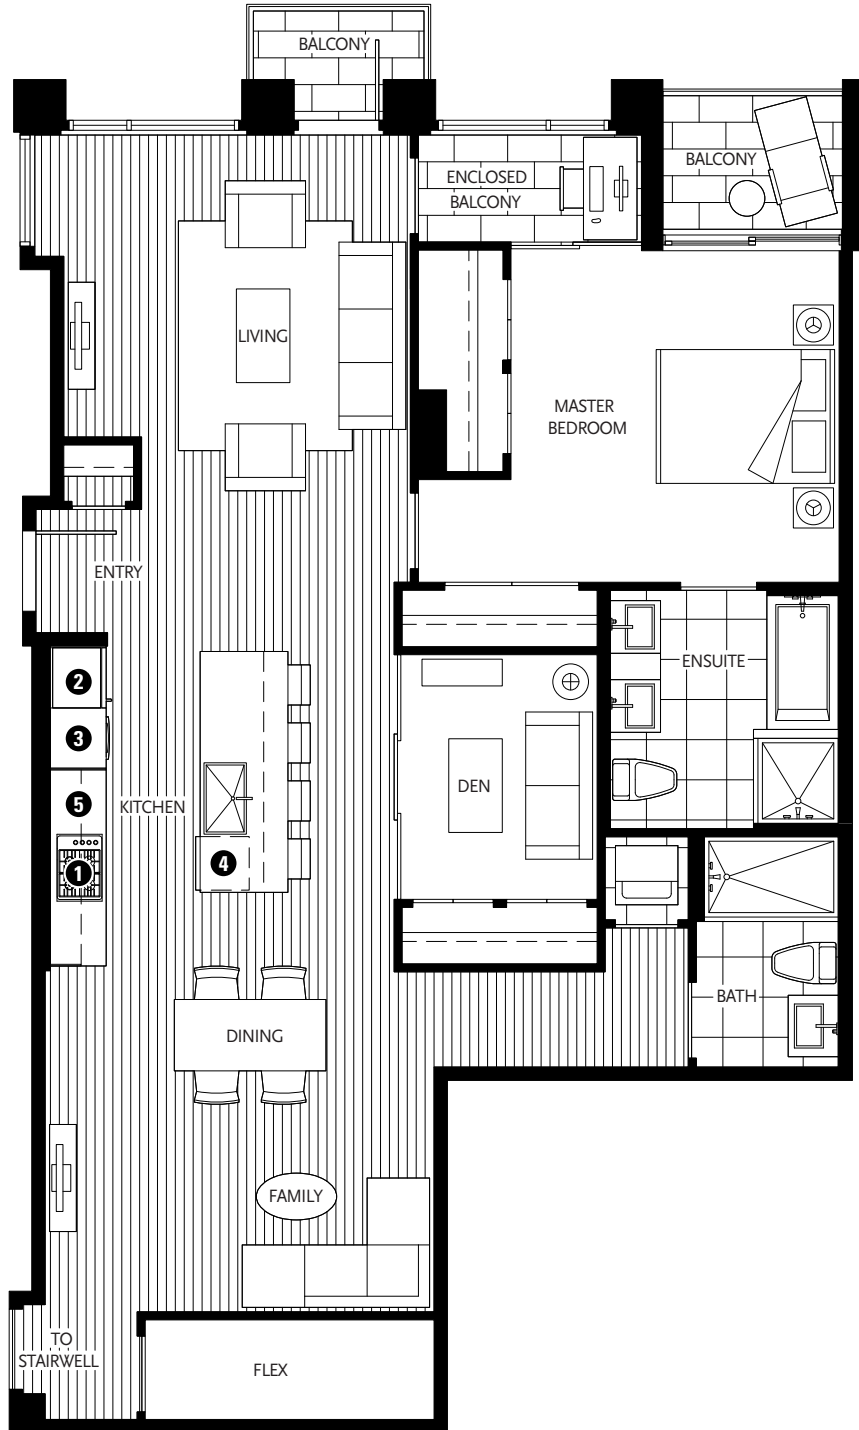

MILLENNIUM WATER

VANCOUVER'S LAST WATERFRONT COMMUNITY

PLAN F

118 ATHLETES WAY

1 BEDROOM + DEN + FAMILY + ENCLOSED BALCONY + FLEX
1308 SF LIVING
72 SF BALCONY

- 1 Miele gas cooktop
- 2 Sub-Zero refrigerator
- 3 Miele wall oven & Panasonic built-in microwave
- 4 Miele dishwasher
- 5 Eggersmann of Germany eco-wood cabinetry

2ND FLOOR