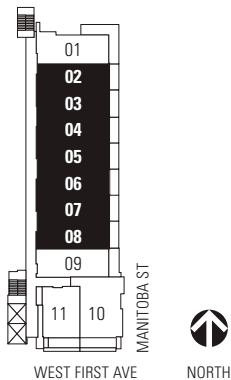

## PLAN A

1 BEDROOM + FLEX  
574 SF LIVING  
75 - 77 SF BALCONY

123 WEST FIRST AVE

- 1 Miele gas cooktop with Miele hood
- 2 Miele refrigerator
- 3 Miele wall oven and Panasonic built-in microwave
- 4 Miele dishwasher
- 5 Eggersmann of Germany eco-wood cabinetry