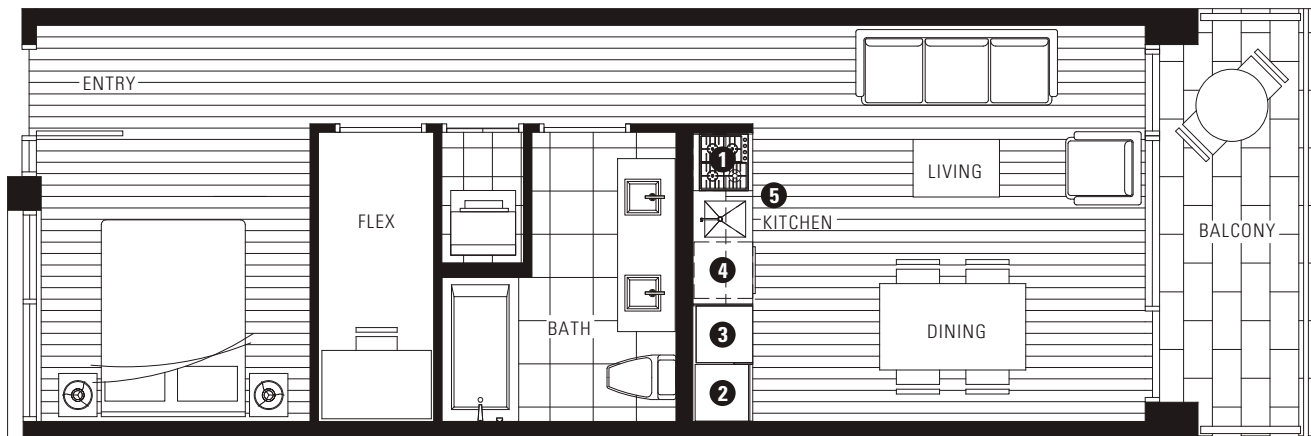

## PLAN A

1 BEDROOM + FLEX  
574 SF LIVING  
75 - 77 SF BALCONY

123 WEST FIRST AVE

- 1 Miele gas cooktop with Miele hood
- 2 Miele refrigerator
- 3 Miele wall oven and Panasonic built-in microwave
- 4 Miele dishwasher
- 5 Eggersmann of Germany eco-wood cabinetry

### 7TH FLOOR

ALSO AVAILABLE ON  
FLOORS 3,4,5,6

Fireplace and washer/dryer are optional items. Dimensions, sizes, areas, specifications, layouts and materials are approximate only and subject to change without notice. Floorplates will vary between floors and appliance brands and sizes are subject to change. Please see a sales representative for more details. E.&O.E.