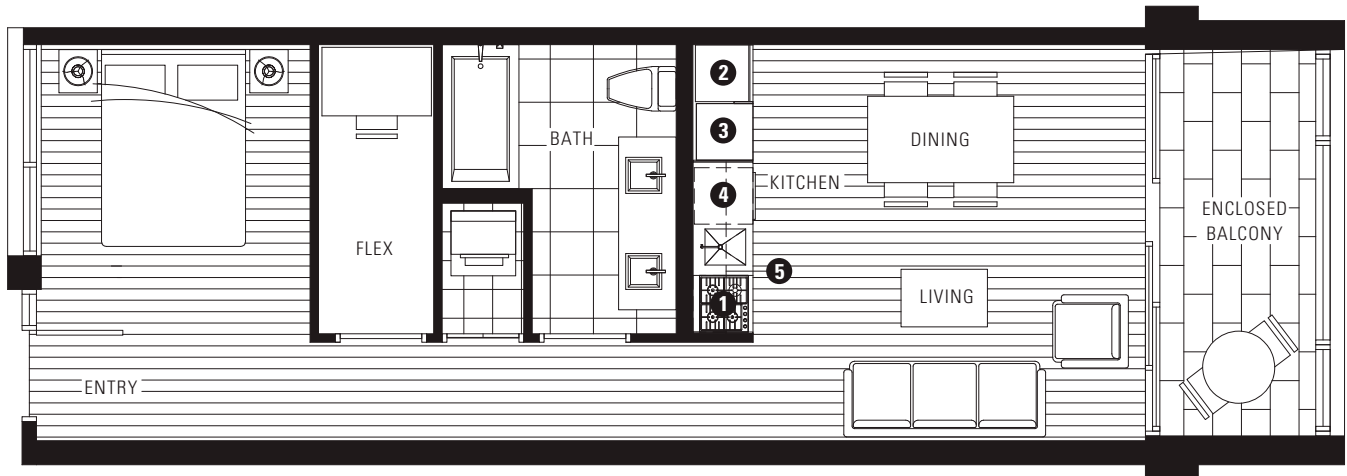

## PLAN A1

1 BEDROOM + FLEX + EB  
659 SF LIVING

123 WEST FIRST AVE

6TH FLOOR

ALSO AVAILABLE ON  
FLOORS 4,5

- 1 Miele gas cooktop with Miele hood
- 2 Miele refrigerator
- 3 Miele wall oven and Panasonic built-in microwave
- 4 Miele dishwasher
- 5 Eggersmann of Germany eco-wood cabinetry

Fireplace and washer/dryer are optional items. Dimensions, sizes, areas, specifications, layouts and materials are approximate only and subject to change without notice. Floorplates will vary between floors and appliance brands and sizes are subject to change. Please see a sales representative for more details. E.&O.E.