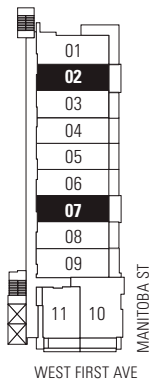

## PLAN A1

1 BEDROOM + FLEX + EB  
659 SF LIVING

123 WEST FIRST AVE

6TH FLOOR

ALSO AVAILABLE ON  
FLOORS 4,5

- 1 Miele gas cooktop with Miele hood
- 2 Miele refrigerator
- 3 Miele wall oven and Panasonic built-in microwave
- 4 Miele dishwasher
- 5 Eggersmann of Germany eco-wood cabinetry