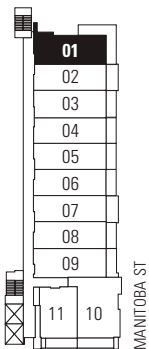

MILLENNIUM WATER

A GREEN WATERFRONT COMMUNITY

PLAN B

123 WEST FIRST AVE

1 BEDROOM + FLEX
631 - 632 SF LIVING
198 SF BALCONY

WEST FIRST AVE NORTH

6TH FLOOR

ALSO AVAILABLE ON FLOORS 4,5,7