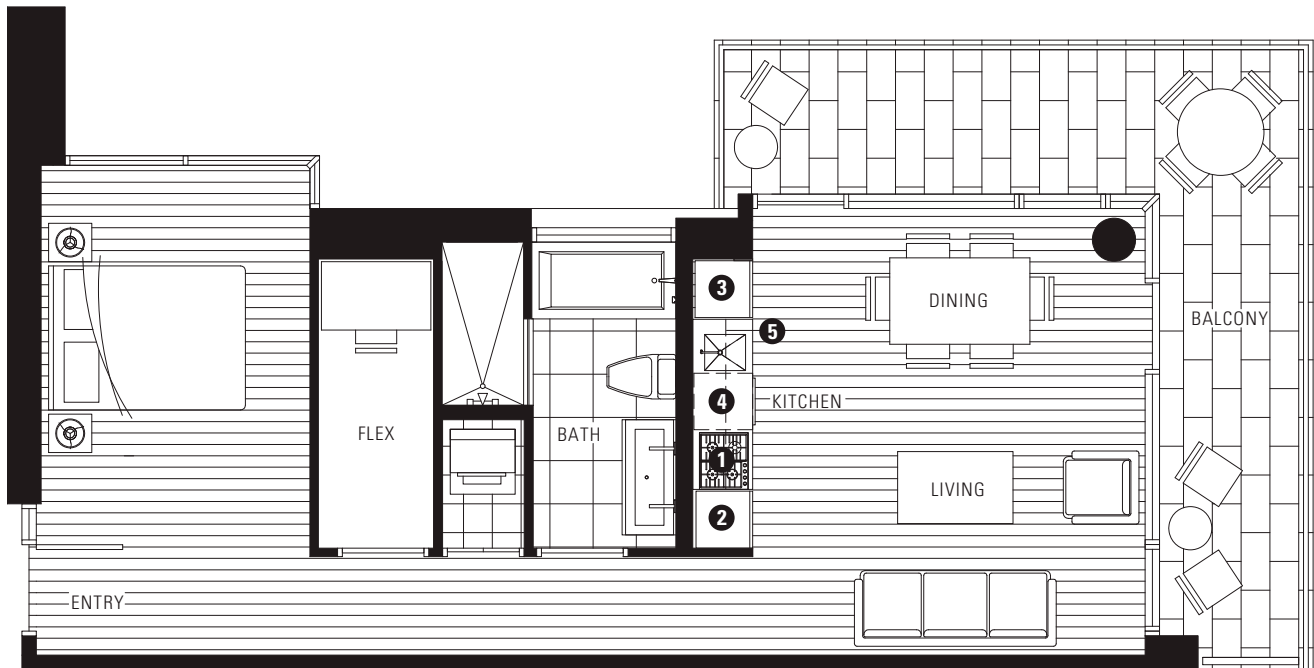

MILLENNIUM WATER

A GREEN WATERFRONT COMMUNITY

PLAN B

123 WEST FIRST AVE

1 BEDROOM + FLEX
631 - 632 SF LIVING
198 SF BALCONY

WEST FIRST AVE NORTH

6TH FLOOR

ALSO AVAILABLE ON FLOORS 4,5,7

- 1 Miele gas cooktop with Miele hood
- 2 Miele refrigerator
- 3 Miele wall oven and Panasonic built-in microwave
- 4 Miele dishwasher
- 5 Eggersmann of Germany eco-wood cabinetry

Fireplace and washer/dryer are optional items. Dimensions, sizes, areas, specifications, layouts and materials are approximate only and subject to change without notice. Floorplates will vary between floors and appliance brands and sizes are subject to change. Please see a sales representative for more details. E.&O.E.