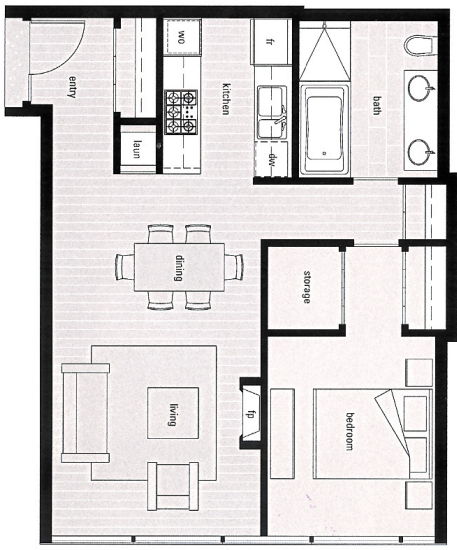

Unit 06 Living Today Homes

Floors 16-34
1 bedroom
682-693 sf

FLOORS 16-17

FLOORS 18-34

SQUARE FOOTAGE IS FROM THE ARCHITECTURAL DRAWINGS. DIMENSIONS, SIZES, SPECIFICATIONS, LAYOUTS AND MATERIALS ARE APPROXIMATE ONLY AND SUBJECT TO CHANGE WITHOUT NOTICE. E. & O.E.