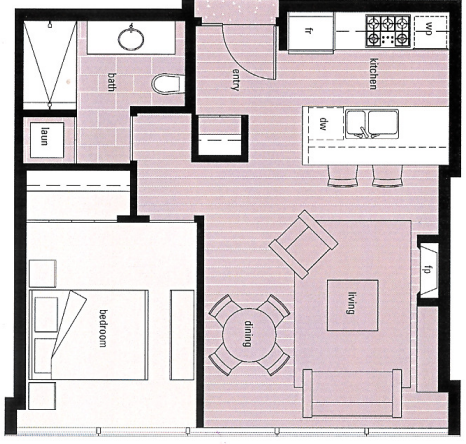

Unit 07 Living Today Homes

Floors 16-34
1 bedroom
594-595 sf

SQUARE FOOTAGE IS FROM THE ARCHITECTURAL DRAWINGS. DIMENSIONS, SIZES, SPECIFICATIONS, LAYOUTS AND MATERIALS ARE APPROXIMATE ONLY AND SUBJECT TO CHANGE WITHOUT NOTICE. E. & OE.