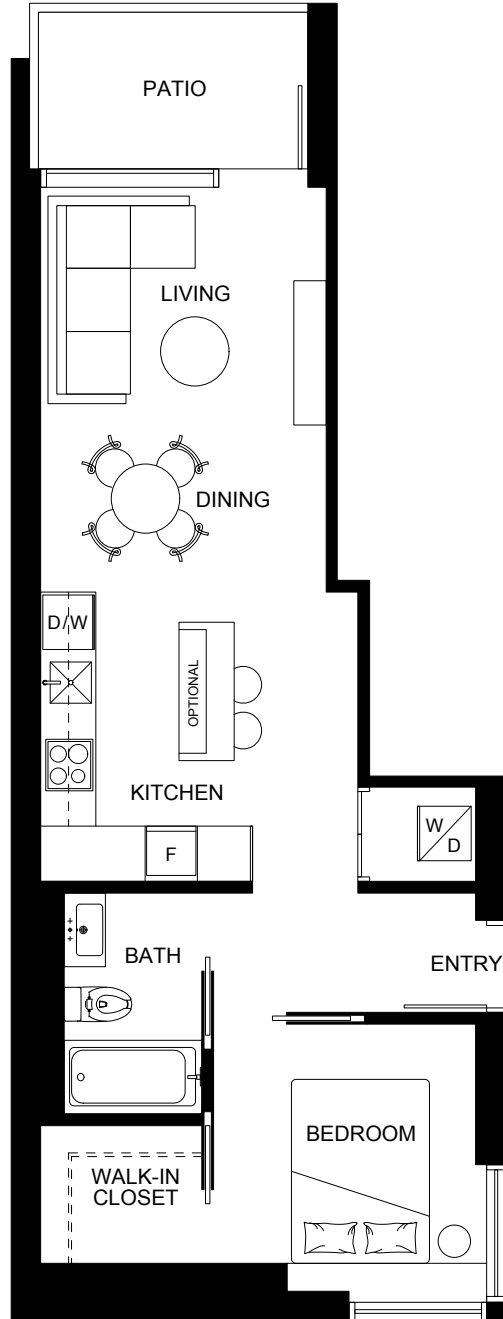

N1 - 1 BED

Interior: 577 sq.ft.

Outdoor: 61 sq.ft.

FLOOR 5, 6, 7