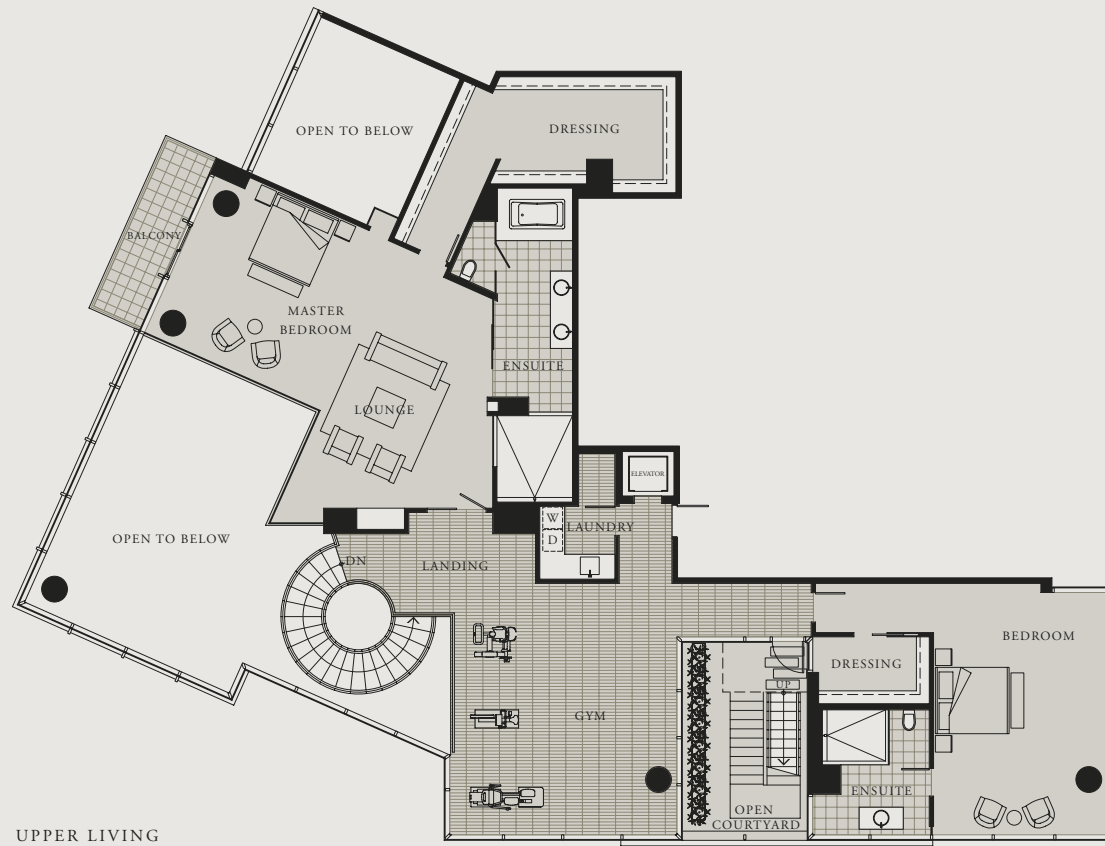

WEST CORDOVA

LEVEL 47-49

DIMENSIONS, SIZES, SPECIFICATIONS, LAYOUTS AND MATERIALS ARE APPROXIMATE ONLY AND SUBJECT TO CHANGE WITHOUT NOTICE. E.R.O.E.

Penthouse

02

3 BEDROOM + FAMILY + LIBRARY

LOWER LIVING: 3776 SF
UPPER LIVING: 2841 SF