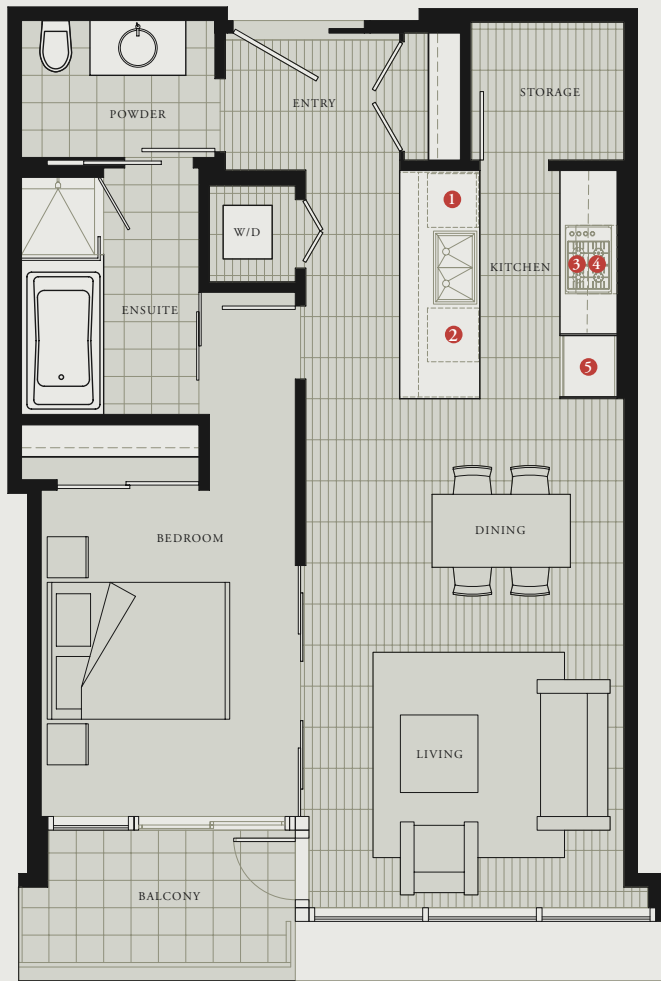

Estate

04

1 BEDROOM

LIVING: 727 SF

WEST CORDOVA

LEVELS 24-31

THE ESTATES KITCHEN
Featuring Boffi cabinetry from Italy

- 1 Miele dishwasher
- 2 Miele microwave/speed oven
- 3 Miele gas cooktop (above)
- 4 Miele wall oven (below)
- 5 Sub-Zero refrigerator

DIMENSIONS, SIZES, SPECIFICATIONS, LAYOUTS AND MATERIALS ARE APPROXIMATE ONLY AND SUBJECT TO CHANGE WITHOUT NOTICE. E.R.O.E.