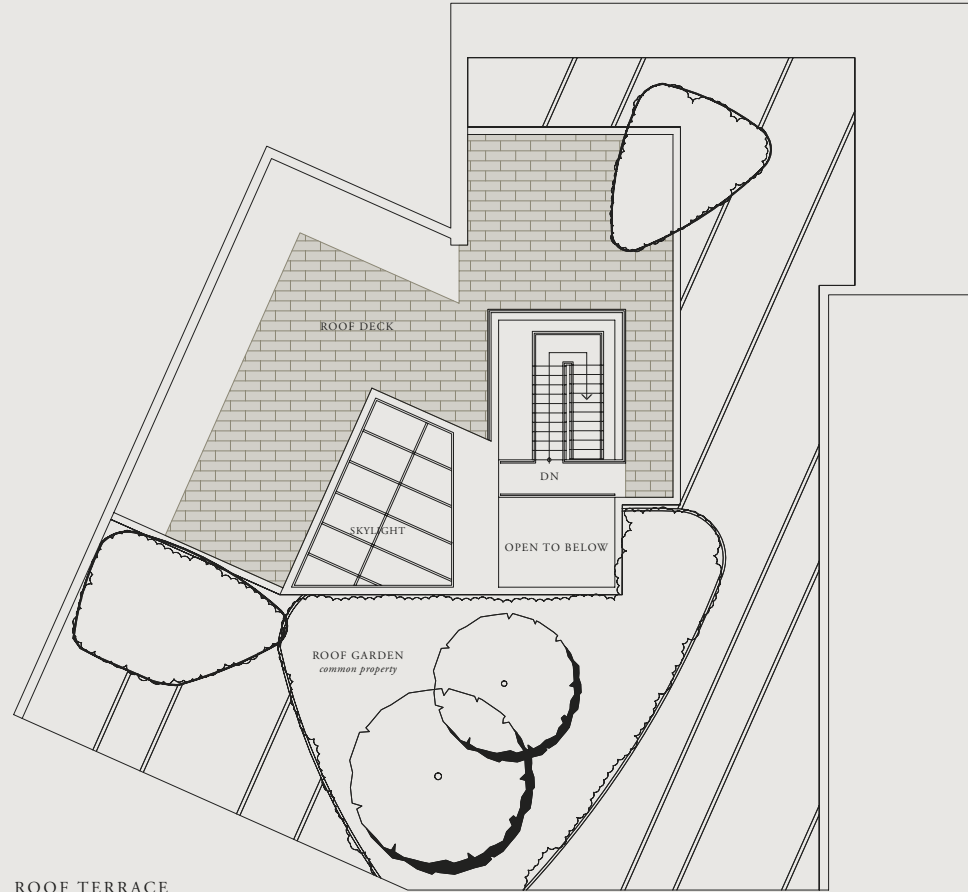

UPPER LIVING

WEST CORDOVA

LEVEL 47-49

DIMENSIONS, SIZES, SPECIFICATIONS, LAYOUTS AND MATERIALS ARE APPROXIMATE ONLY AND SUBJECT TO CHANGE WITHOUT NOTICE. E.R.O.E.

Penthouse

3 BEDROOM + FAMILY + LIBRARY

LOWER LIVING: 3735 SF
UPPER LIVING: 2699 SF