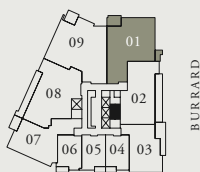

WEST CORDOVA

LEVELS 26-31

DIMENSIONS, SIZES, SPECIFICATIONS, LAYOUTS AND MATERIALS ARE APPROXIMATE ONLY AND SUBJECT TO CHANGE WITHOUT NOTICE. E.R.O.E.