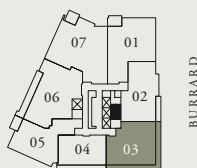

DIMENSIONS, SIZES, SPECIFICATIONS, LAYOUTS AND MATERIALS ARE APPROXIMATE ONLY AND SUBJECT TO CHANGE WITHOUT NOTICE. E.R.O.E.

Estate

2 BEDROOM + FAMILY

LIVING: 1824 SF

WEST CORDOVA

LEVELS 33-45

THE ESTATES KITCHEN
Featuring Boffi cabinetry from Italy