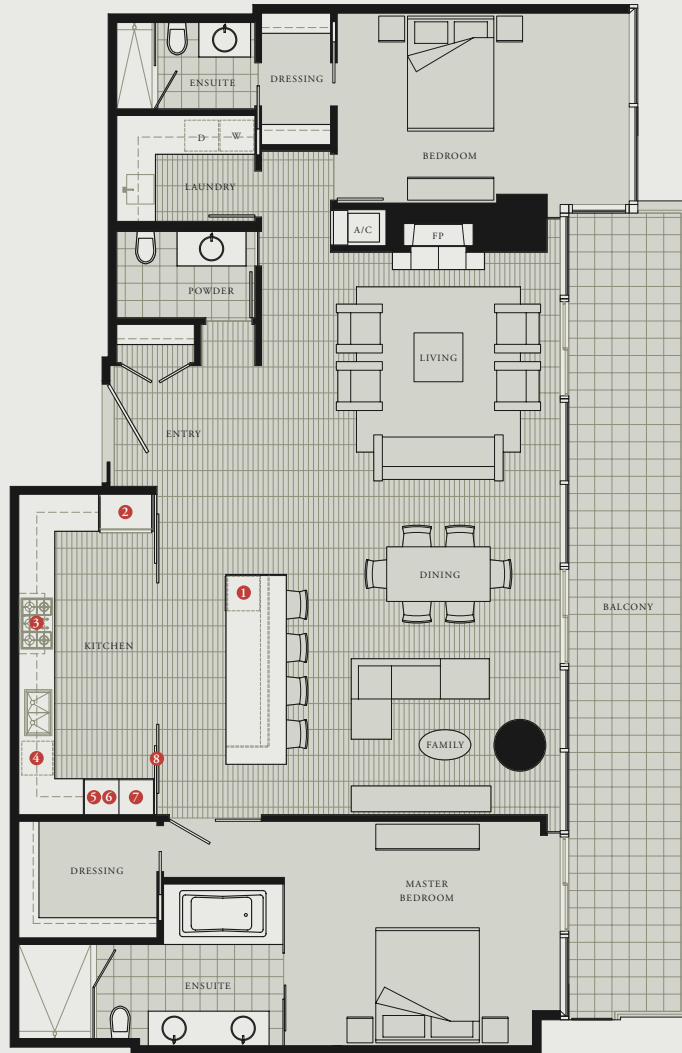

WEST CORDOVA

LEVELS 26-31

DIMENSIONS, SIZES, SPECIFICATIONS, LAYOUTS AND MATERIALS ARE APPROXIMATE ONLY AND SUBJECT TO CHANGE WITHOUT NOTICE. E.R.O.E.

Estate

02

2 BEDROOM + FAMILY

LIVING: 1865 SF

WEST CORDOVA