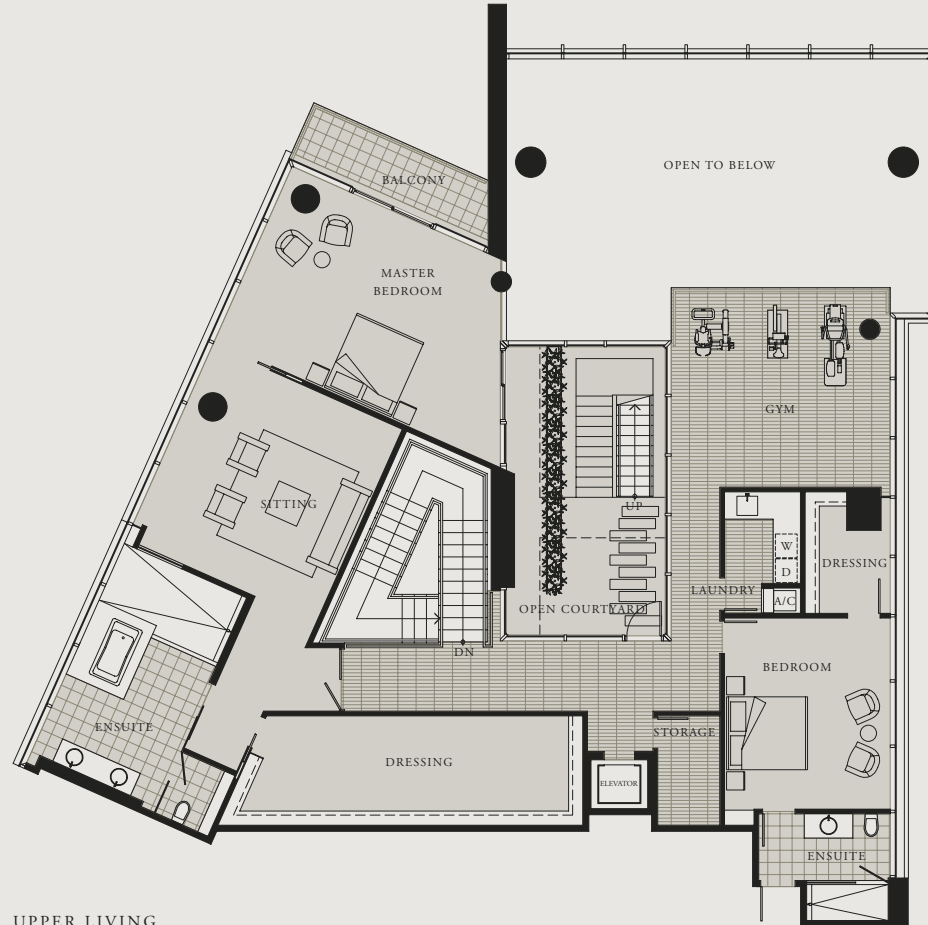

Penthouse

3 BEDROOM + FAMILY + LIBRARY

LOWER LIVING: 3735 SF
UPPER LIVING: 2699 SF

LOWER LIVING

WEST CORDOVA

LEVEL 47-49

THE ESTATES KITCHEN
Featuring Boffi cabinetry from Italy

- 1 Miele dishwasher
- 2 Miele gas cooktop
- 3 Miele microwave/speed oven (above)
- 4 Miele wall oven (below)
- 5 Miele built-in coffee machine (above)
- 6 Miele steam oven (below)
- 7 Sub-Zero refrigerator
- 8 Sub-Zero wine cooler/refrigeration drawers
- 9 Sub-Zero undercounter fridge/freezer

DIMENSIONS, SIZES, SPECIFICATIONS, LAYOUTS AND MATERIALS ARE APPROXIMATE ONLY AND SUBJECT TO CHANGE WITHOUT NOTICE. E.R.O.E.

Penthouse

3 BEDROOM + FAMILY + LIBRARY

LOWER LIVING: 3735 SF
UPPER LIVING: 2699 SF