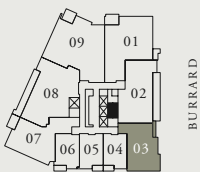

WEST CORDOVA

THE ESTATES KITCHEN
Featuring Boffi cabinetry from Italy

1. 1 Sub-Zero wine cooler/refrigeration drawers
2. 2 Sub-Zero refrigerator
3. 3 Miele dishwasher
4. 4 Miele gas cooktop
5. 5 Miele microwave/speed oven (above)
6. 6 Miele wall oven (below)
7. 7 Miele built-in coffee machine
8. 8 Schmalenbach glass sliding walls

DIMENSIONS, SIZES, SPECIFICATIONS, LAYOUTS AND MATERIALS ARE APPROXIMATE ONLY AND SUBJECT TO CHANGE WITHOUT NOTICE. E.S.O.E.