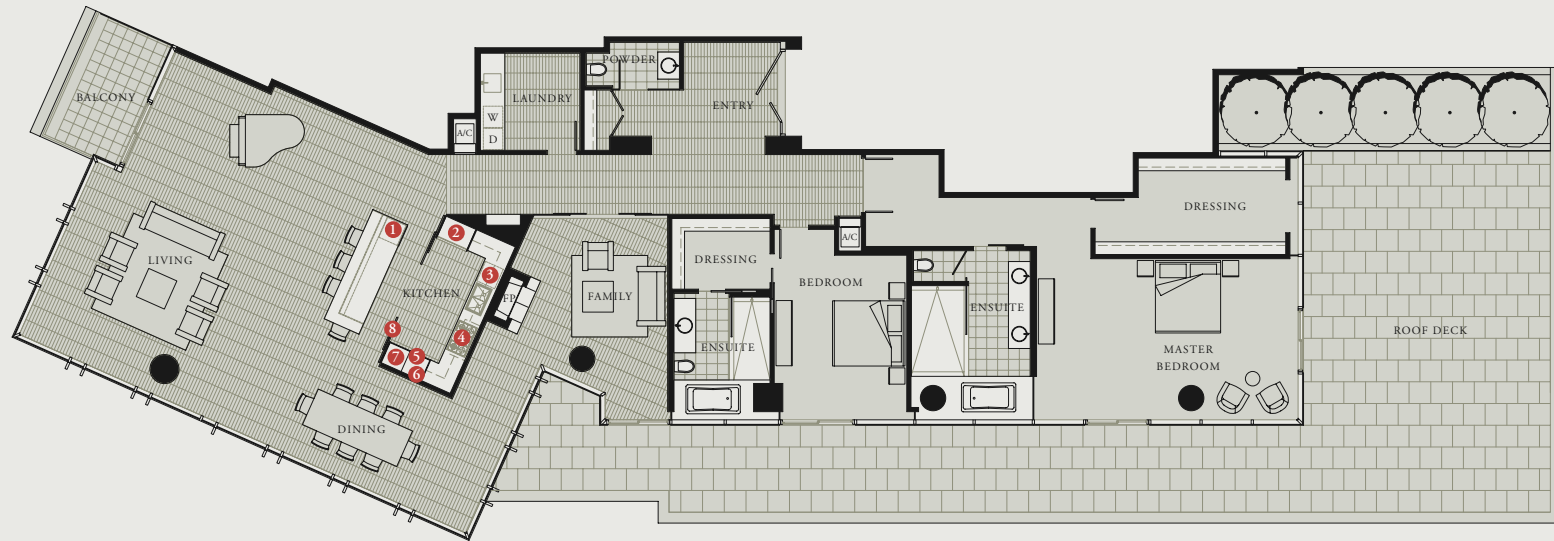

Sub Penthouse Estate

02

2 BEDROOM + FAMILY

LIVING: 3358 SF

WEST CORDOVA

BURRARD

LEVEL 46