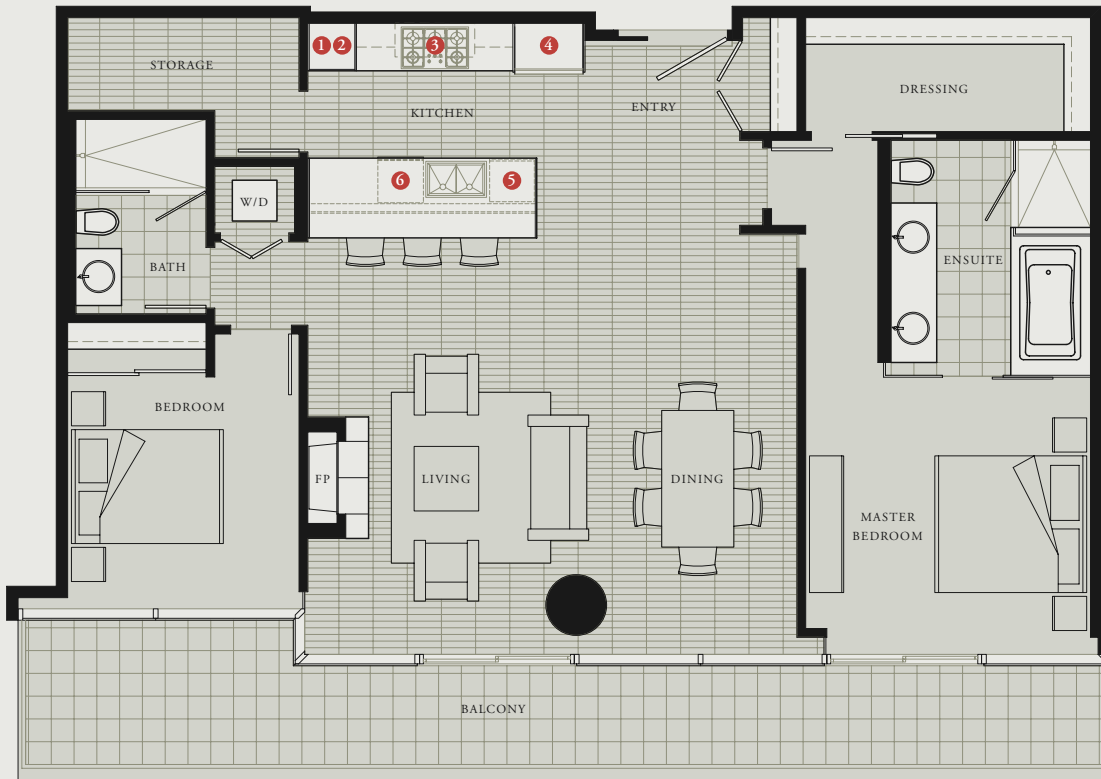

DIMENSIONS, SIZES, SPECIFICATIONS, LAYOUTS AND MATERIALS ARE APPROXIMATE ONLY AND SUBJECT TO CHANGE WITHOUT NOTICE. E.R.O.E.

Estate

04

2 BEDROOM

LIVING: 1307 SF

WEST CORDOVA

LEVELS 33-45

THE ESTATES KITCHEN
Featuring Boffi cabinetry from Italy