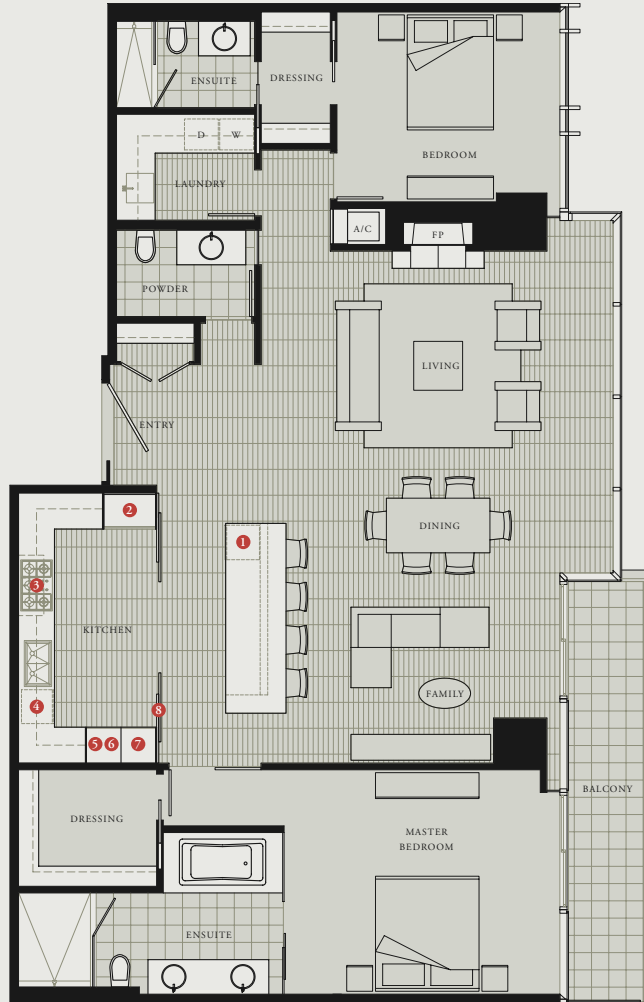

BURRARD

WEST CORDOVA

LEVELS 32-45

DIMENSIONS, SIZES, SPECIFICATIONS, LAYOUTS AND MATERIALS ARE APPROXIMATE ONLY AND SUBJECT TO CHANGE WITHOUT NOTICE. E.R.O.E.

Estate

02

2 BEDROOM + FAMILY

LIVING: 1790 SF

WEST CORDOVA

LEVELS 33-45

THE ESTATES KITCHEN
Featuring Boffi cabinetry from Italy

- 1 Sub-Zero wine cooler/refrigeration drawers
- 2 Sub-Zero refrigerator
- 3 Miele gas cooktop
- 4 Miele dishwasher
- 5 Miele microwave/speed oven (above)
- 6 Miele wall oven (below)
- 7 Miele built-in coffee machine
- 8 Schmalenbach glass sliding walls