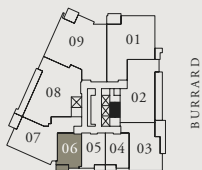

DIMENSIONS, SIZES, SPECIFICATIONS, LAYOUTS AND MATERIALS ARE APPROXIMATE ONLY AND SUBJECT TO CHANGE WITHOUT NOTICE. E.R.O.E.

Estate

06

1 BEDROOM

LIVING: 733 - 742 SF

WEST CORDOVA

LEVELS 24-31

THE ESTATES KITCHEN
Featuring Boffi cabinetry from Italy