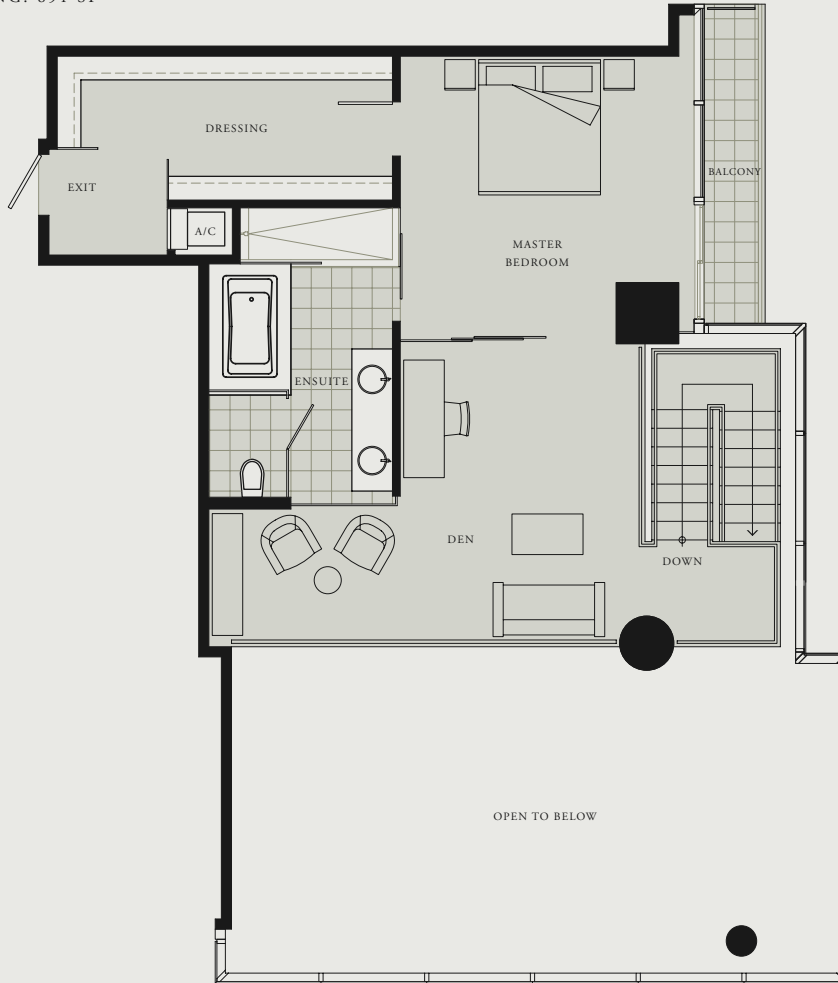

WEST CORDOVA

LOWER LEVELS 24, 26, 28, 30

DIMENSIONS, SIZES, SPECIFICATIONS, LAYOUTS AND MATERIALS ARE APPROXIMATE ONLY AND SUBJECT TO CHANGE WITHOUT NOTICE. E.G.O.E.

2 BEDROOM + DEN

LOWER LIVING: 1416 SF
 UPPER LIVING: 891 SF