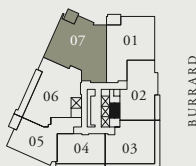

WEST CORDOVA

LEVELS 32-45

DIMENSIONS, SIZES, SPECIFICATIONS, LAYOUTS AND MATERIALS ARE APPROXIMATE ONLY AND SUBJECT TO CHANGE WITHOUT NOTICE. E.R.O.E.

Estate

2 BEDROOM + FAMILY

LIVING: 2669 SF

WEST CORDOVA

LEVELS 32-45