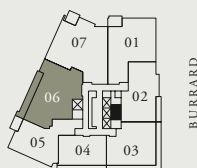

WEST CORDOVA

LEVELS 32-45

DIMENSIONS, SIZES, SPECIFICATIONS, LAYOUTS AND MATERIALS ARE APPROXIMATE ONLY AND SUBJECT TO CHANGE WITHOUT NOTICE. E.R.O.E.