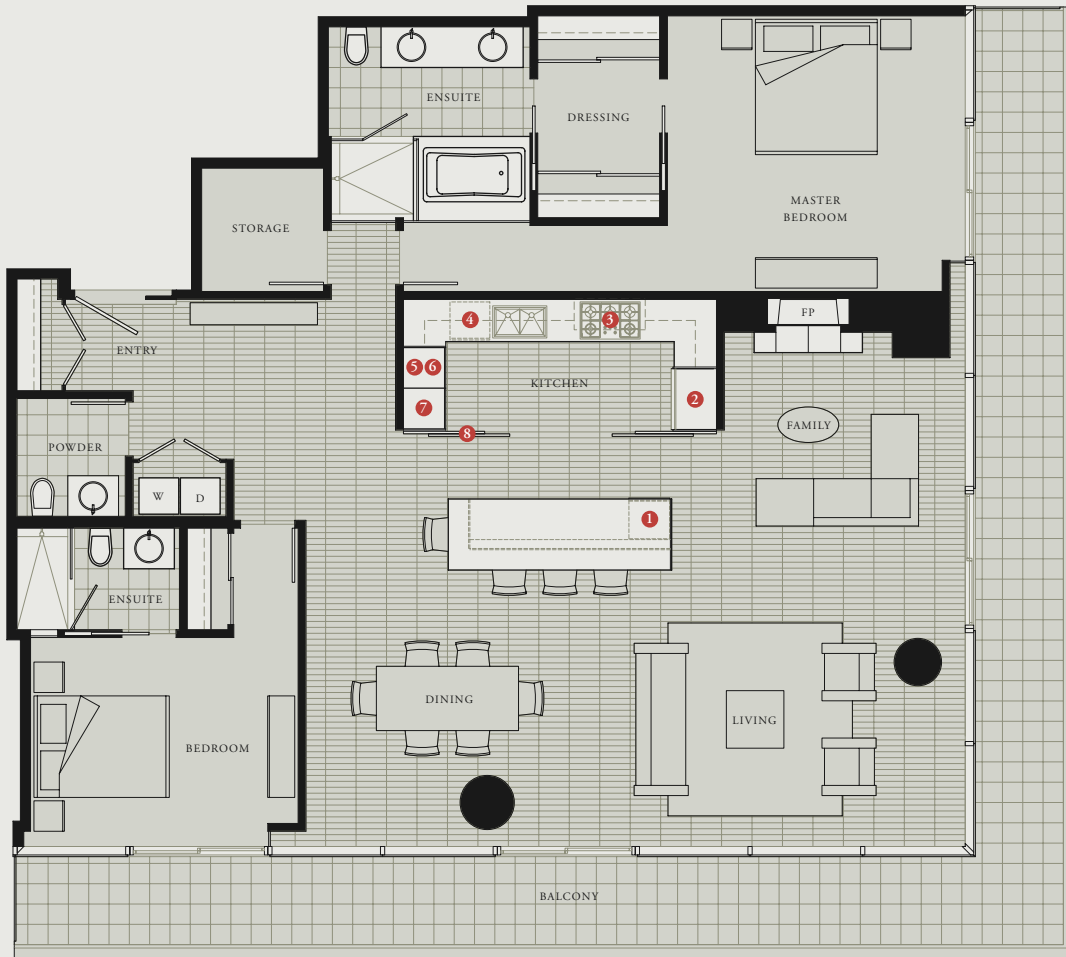

BURRARD

WEST CORDOVA

LEVELS 32-45

DIMENSIONS, SIZES, SPECIFICATIONS, LAYOUTS AND MATERIALS ARE APPROXIMATE ONLY AND SUBJECT TO CHANGE WITHOUT NOTICE. E.R.O.E.

Estate

02

2 BEDROOM + FAMILY

LIVING: 1790 SF

WEST CORDOVA

LEVELS 33-45

THE ESTATES KITCHEN
Featuring Boffi cabinetry from Italy

- 1 Sub-Zero wine cooler/refrigeration drawers
- 2 Sub-Zero refrigerator
- 3 Miele gas cooktop
- 4 Miele dishwasher
- 5 Miele microwave/speed oven (above)
- 6 Miele wall oven (below)
- 7 Miele built-in coffee machine
- 8 Schmalenbach glass sliding walls

DIMENSIONS, SIZES, SPECIFICATIONS, LAYOUTS AND MATERIALS ARE APPROXIMATE ONLY AND SUBJECT TO CHANGE WITHOUT NOTICE. E.R.O.E.

Estate

2 BEDROOM + FAMILY

LIVING: 1824 SF

WEST CORDOVA

LEVELS 33-45

THE ESTATES KITCHEN
Featuring Boffi cabinetry from Italy