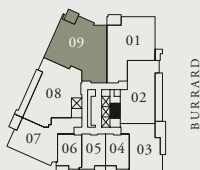

WEST CORDOVA

LEVELS 26-31

DIMENSIONS, SIZES, SPECIFICATIONS, LAYOUTS AND MATERIALS ARE APPROXIMATE ONLY AND SUBJECT TO CHANGE WITHOUT NOTICE. E.R.O.E.

Estate

09

2 BEDROOM + FAMILY

LIVING: 2669 SF

WEST CORDOVA