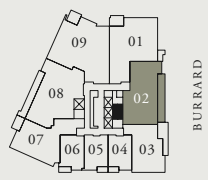

WEST CORDOVA

LEVELS 26-31

DIMENSIONS, SIZES, SPECIFICATIONS, LAYOUTS AND MATERIALS ARE APPROXIMATE ONLY AND SUBJECT TO CHANGE WITHOUT NOTICE. E.R.O.E.

Estate

02

2 BEDROOM + FAMILY

LIVING: 1865 SF

WEST CORDOVA