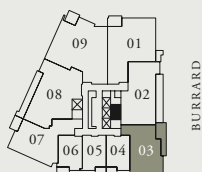

WEST CORDOVA

LOWER LEVELS 24, 26, 28, 30

DIMENSIONS, SIZES, SPECIFICATIONS, LAYOUTS AND MATERIALS ARE APPROXIMATE ONLY AND SUBJECT TO CHANGE WITHOUT NOTICE. E.G.O.E.