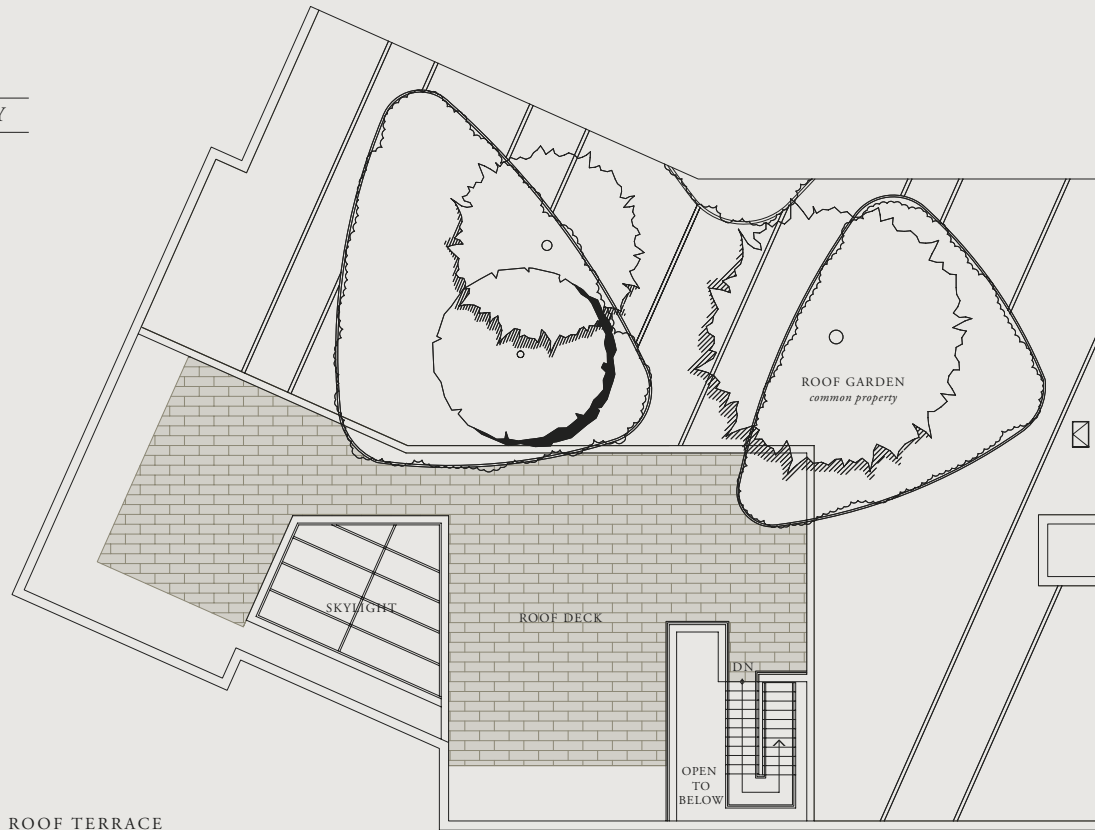

LOWER LIVING: 3776 SF
UPPER LIVING: 2841 SF

WEST CORDOVA

LEVEL 47-49

DIMENSIONS, SIZES, SPECIFICATIONS, LAYOUTS AND MATERIALS ARE APPROXIMATE ONLY AND SUBJECT TO CHANGE WITHOUT NOTICE. E.R.O.E.

Sub Penthouse Estate