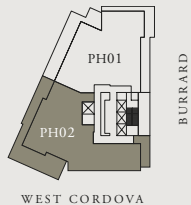

WEST CORDOVA

LEVEL 47-49

DIMENSIONS, SIZES, SPECIFICATIONS, LAYOUTS AND MATERIALS ARE APPROXIMATE ONLY AND SUBJECT TO CHANGE WITHOUT NOTICE. E.R.O.E.