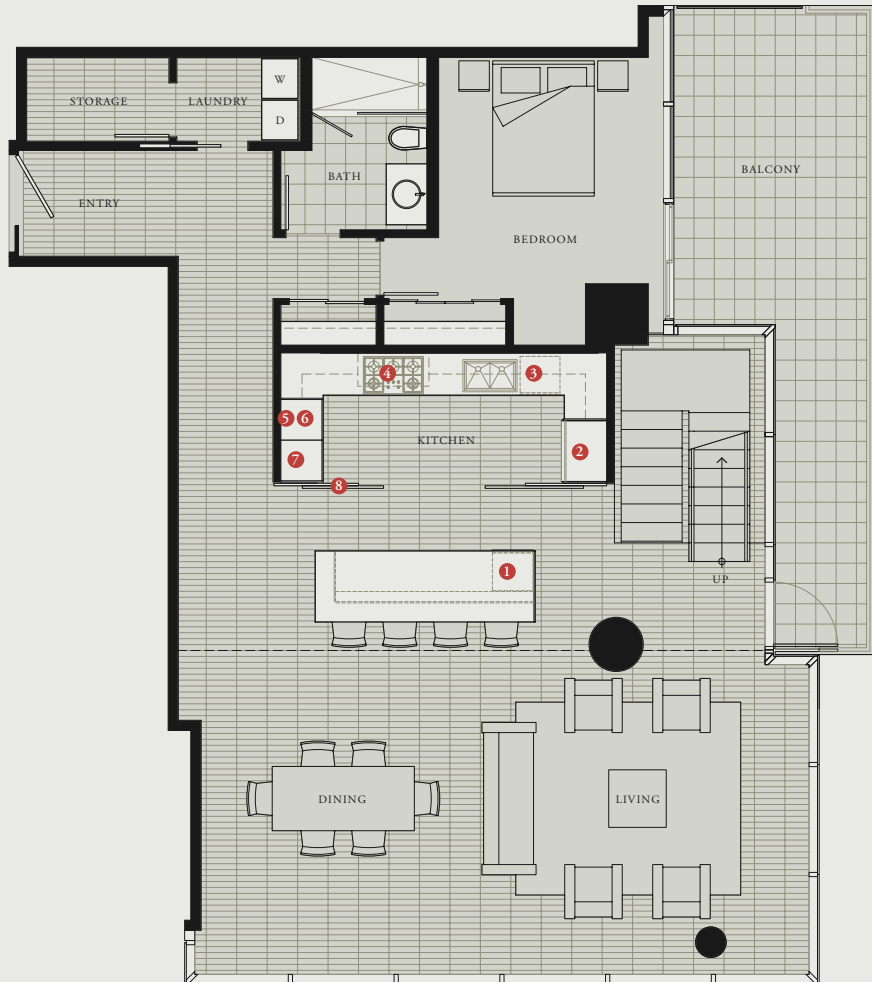

LEVELS 28-31

THE ESTATES KITCHEN
Featuring Boffi cabinetry from Italy

- 1 Sub-Zero wine cooler/refrigeration drawers
- 2 Sub-Zero refrigerator
- 3 Miele gas cooktop
- 4 Miele dishwasher
- 5 Miele microwave/speed oven (above)
- 6 Miele wall oven (below)
- 7 Miele built-in coffee machine
- 8 Schmalenbach glass sliding walls

DIMENSIONS, SIZES, SPECIFICATIONS, LAYOUTS AND MATERIALS ARE APPROXIMATE ONLY AND SUBJECT TO CHANGE WITHOUT NOTICE. E.R.O.E.

2 BEDROOM + DEN

LOWER LIVING: 1416 SF
 UPPER LIVING: 891 SF

LOWER LIVING

THE ESTATES KITCHEN
 Featuring Boffi cabinetry from Italy