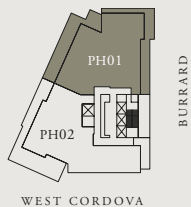

WEST CORDOVA

LEVEL 47-49