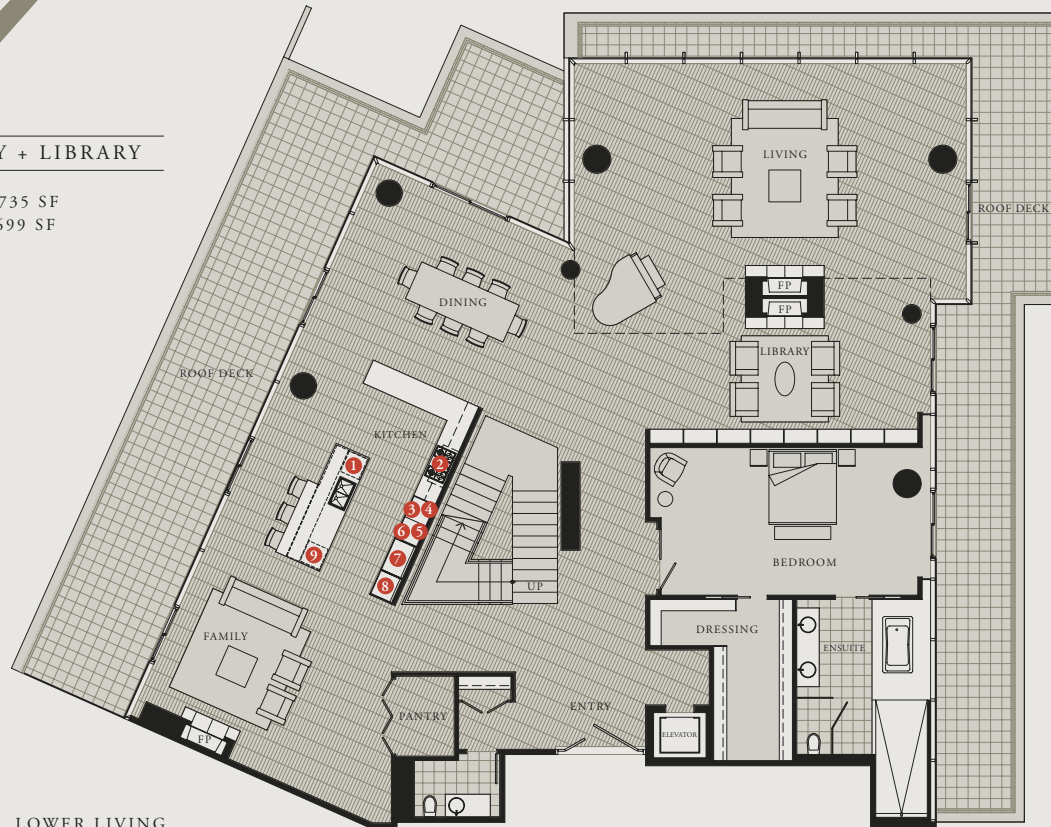

Penthouse

3 BEDROOM + FAMILY + LIBRARY

LOWER LIVING: 3735 SF
UPPER LIVING: 2699 SF

LOWER LIVING

WEST CORDOVA

LEVEL 47-49

THE ESTATES KITCHEN
Featuring Boffi cabinetry from Italy

- 1 Miele dishwasher
- 2 Miele gas cooktop
- 3 Miele microwave/speed oven (above)
- 4 Miele wall oven (below)
- 5 Miele built-in coffee machine (above)
- 6 Miele steam oven (below)
- 7 Sub-Zero refrigerator
- 8 Sub-Zero wine cooler/refrigeration drawers
- 9 Sub-Zero undercounter fridge/freezer

DIMENSIONS, SIZES, SPECIFICATIONS, LAYOUTS AND MATERIALS ARE APPROXIMATE ONLY AND SUBJECT TO CHANGE WITHOUT NOTICE. E.R.O.E.

Penthouse

3 BEDROOM + FAMILY + LIBRARY

LOWER LIVING: 3735 SF
UPPER LIVING: 2699 SF