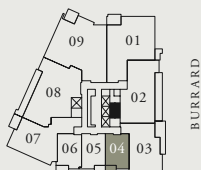

DIMENSIONS, SIZES, SPECIFICATIONS, LAYOUTS AND MATERIALS ARE APPROXIMATE ONLY AND SUBJECT TO CHANGE WITHOUT NOTICE. E.S.O.E.

Estate

04

1 BEDROOM

LIVING: 727 SF

WEST CORDOVA

LEVELS 24-31

THE ESTATES KITCHEN
Featuring Boffi cabinetry from Italy