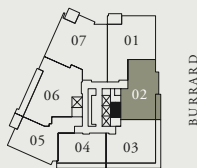

BURRARD

WEST CORDOVA

LEVELS 32-45

DIMENSIONS, SIZES, SPECIFICATIONS, LAYOUTS AND MATERIALS ARE APPROXIMATE ONLY AND SUBJECT TO CHANGE WITHOUT NOTICE. E.R.O.E.

Estate

02

2 BEDROOM + FAMILY

LIVING: 1790 SF