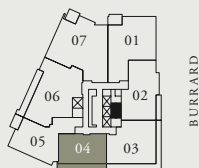

DIMENSIONS, SIZES, SPECIFICATIONS, LAYOUTS AND MATERIALS ARE APPROXIMATE ONLY AND SUBJECT TO CHANGE WITHOUT NOTICE. E.R.O.E.

Estate

04

2 BEDROOM

LIVING: 1307 SF

WEST CORDOVA

LEVELS 33-45

THE ESTATES KITCHEN
Featuring Boffi cabinetry from Italy