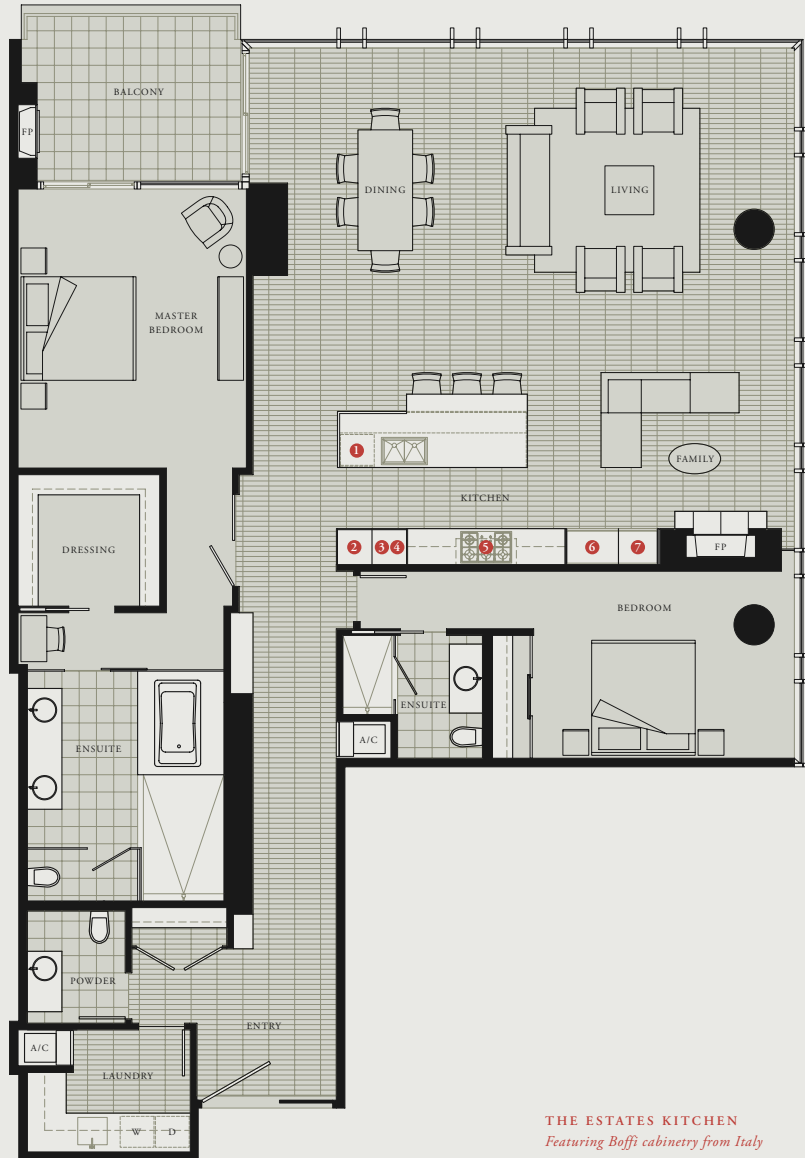

DIMENSIONS, SIZES, SPECIFICATIONS, LAYOUTS AND MATERIALS ARE APPROXIMATE ONLY AND SUBJECT TO CHANGE WITHOUT NOTICE. E.R.O.E.

Sub Penthouse Estate

03

2 BEDROOM + FAMILY + DEN

LIVING: 2320 SF

BURRARD

WEST CORDOVA

LEVEL 46

THE ESTATES KITCHEN

Featuring Boffi cabinetry from Italy

- 1 Sub-Zero wine cooler/refrigeration drawers
- 2 Sub-Zero refrigerator
- 3 Miele dishwasher
- 4 Miele gas cooktop
- 5 Miele microwave/speed oven (above)
- 6 Miele wall oven (below)
- 7 Miele built-in coffee machine
- 8 Schmalenbach glass sliding walls

DIMENSIONS, SIZES, SPECIFICATIONS, LAYOUTS AND MATERIALS ARE APPROXIMATE ONLY AND SUBJECT TO CHANGE WITHOUT NOTICE. E.R.O.E.

Estate

2 BEDROOM + FAMILY

LIVING: 2226 SF

THE ESTATES KITCHEN
Featuring Boffi cabinetry from Italy