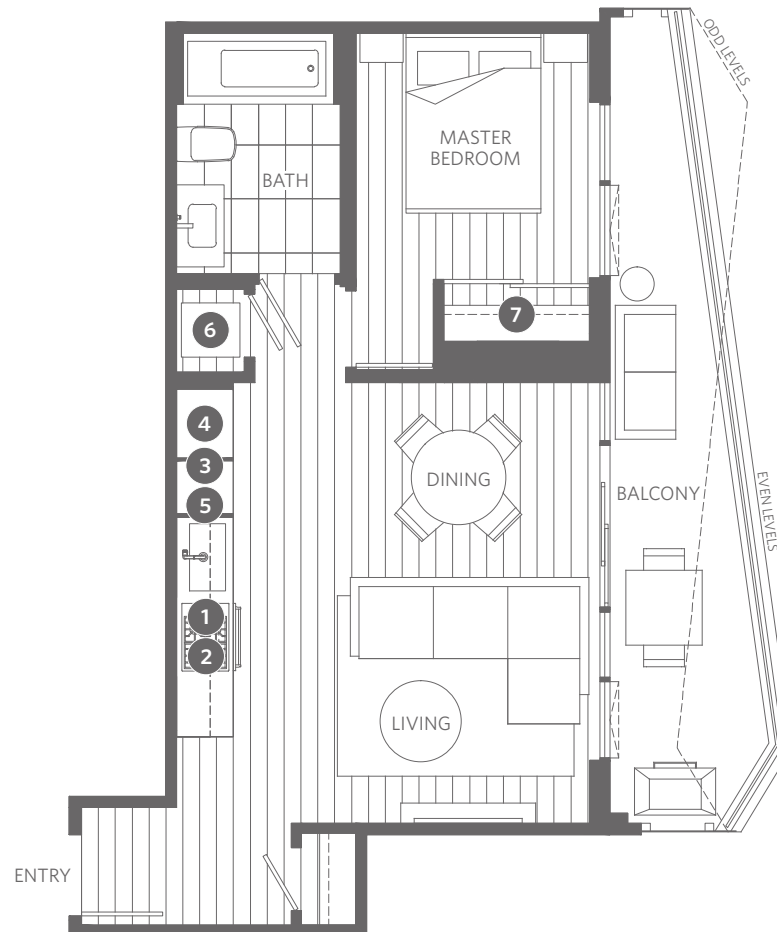

# PLAN A1 | 1 BED + 1 BATH

INTERIOR 564 SF

EXTERIOR 96 SF (ODD)

132 SF (EVEN)

# THE PACIFIC

BY GROSVENOR

- 1** 30" gas cooktop by Wolf
- 30" integrated hood fan by Faber
- 2** 24" convection oven by Wolf
- 3** 24" microwave by Wolf
- 4** 30" integrated refrigerator with freezer drawers by Sub-Zero
- 5** 24" integrated dishwasher by Miele
- 6** High-efficiency washer and dryer by Miele
- 7** Custom closet by Snaidero

LEVEL 20-29

LEVEL 11-19

LEVEL 8-10

LEVEL 4-7

THE DEVELOPER RESERVES THE RIGHT TO MAKE MODIFICATIONS CONTAINED HEREIN. SIZES, SPECIFICATIONS, LAYOUTS, PLANS, FEATURES, FINISHES AND AVAILABILITY MAY CHANGE WITHOUT NOTICE. E.&O.E.