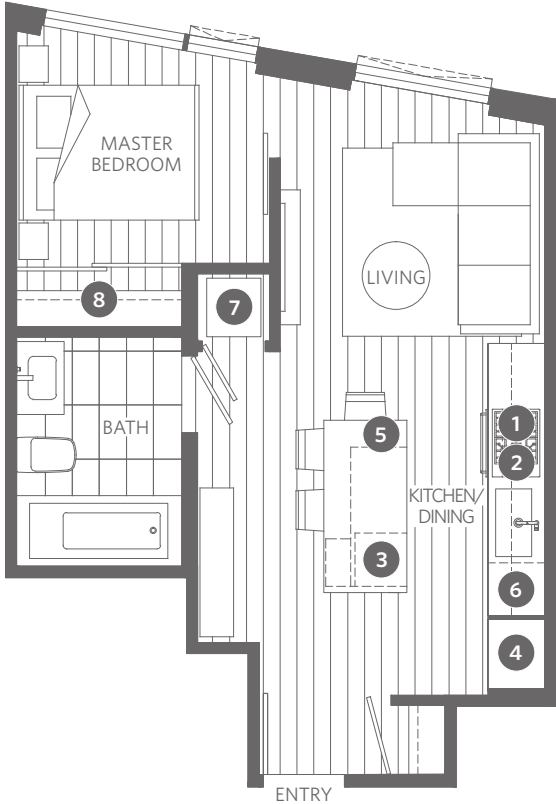

PLAN A4 | 1 BED + 1 BATH

INTERIOR 479 SF

THE PACIFIC

BY GROSVENOR

- **1** 30" gas cooktop by Wolf
  30" integrated hood fan by Faber
- **2** 24" convection oven by Wolf
- **3** 24" microwave by Wolf
- **4** 30" integrated refrigerator with
  freezer drawers by Sub-Zero
- **5** Integrated dining in custom kitchen
  island by Snaidero
- **6** 24" integrated dishwasher by Miele
- **7** High-efficiency washer and dryer
  by Miele
- **8** Custom closet by Snaidero