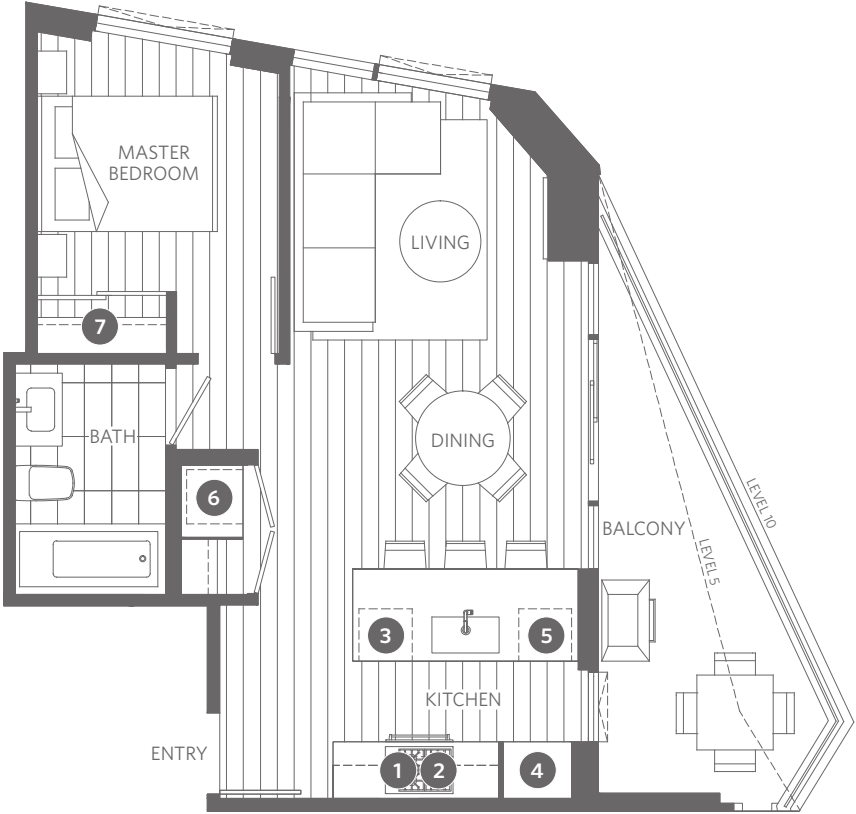

# PLAN A6 | 1 BED + 1 BATH

INTERIOR 549 SF

EXTERIOR 58 SF (LEVEL 5)  
105 SF (LEVEL 10)

# THE PACIFIC

BY GROSVENOR

- 1** 30" gas cooktop by Wolf  
30" integrated hood fan by Faber
- 2** 24" convection oven by Wolf
- 3** 24" microwave by Wolf
- 4** 30" integrated refrigerator with freezer drawers by Sub-Zero
- 5** 24" integrated dishwasher by Miele
- 6** High-efficiency washer and dryer by Miele
- 7** Custom closet by Snaidero