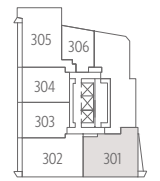

PLAN B1 | 2 BED + 2 BATH

INTERIOR 884 SF

EXTERIOR 37 SF (LEVEL 3)

105 SF (ODD)

128 SF (EVEN)

THE PACIFIC

BY GROSVENOR

- 1 30" gas cooktop by Wolf
30" integrated hood fan by Faber
- 2 24" convection oven by Wolf
- 3 24" microwave by Wolf
- 4 30" integrated refrigerator with
freezer drawers by Sub-Zero
- 5 24" integrated dishwasher by Miele
- 6 High-efficiency washer and dryer
by Miele
- 7 Custom closet by Snaidero

LEVEL 20-29

LEVEL 11-19

LEVEL 8-10

LEVEL 4-7

LEVEL 3

THE DEVELOPER RESERVES THE RIGHT TO MAKE MODIFICATIONS CONTAINED HEREIN. SIZES, SPECIFICATIONS, LAYOUTS, PLANS, FEATURES, FINISHES AND AVAILABILITY MAY CHANGE WITHOUT NOTICE. E.&O.E.