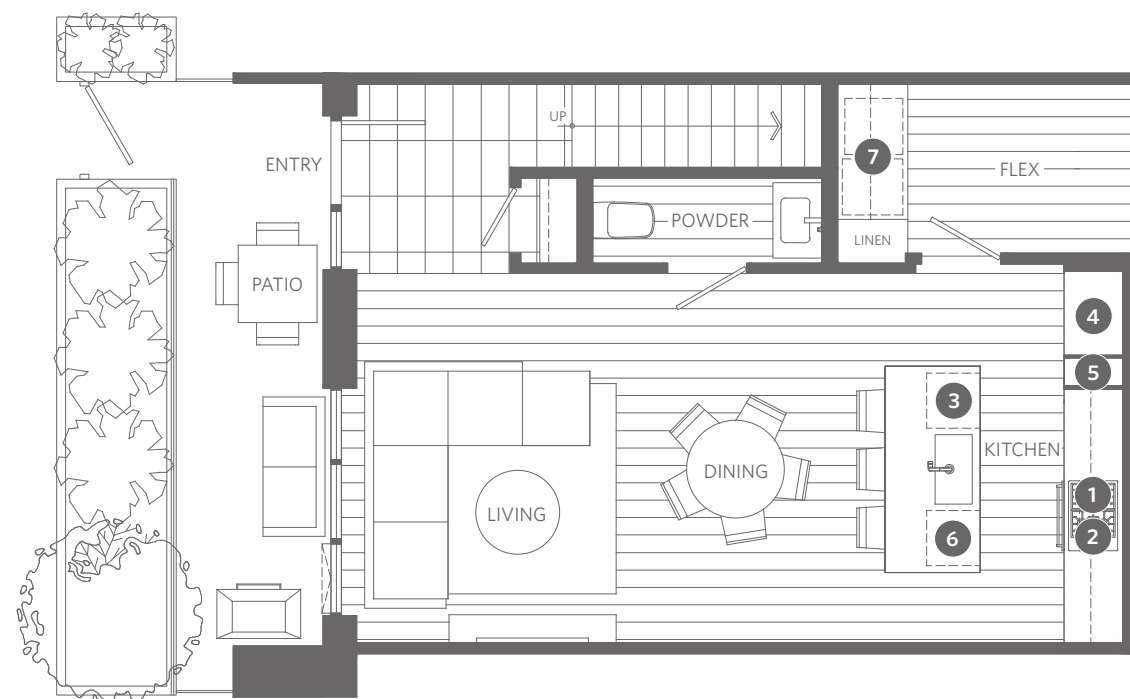

TOWNHOME 2 | 2 BED + 2 BATH + POWDER + FLEX

INTERIOR 1,245 SF

EXTERIOR 145 SF

THE PACIFIC

BY GROSVENOR

- 1** 30" gas cooktop by Wolf
30" integrated hood fan by Faber
- 2** 24" convection oven by Wolf
- 3** 24" microwave by Wolf
- 4** 36" integrated refrigerator with freezer drawers by Sub-Zero
- 5** 12" full-height pull-out pantry by Snaidero
- 6** 24" integrated dishwasher by Miele
- 7** High-efficiency washer and dryer by Miele (side by side)
- 8** Custom closet by Snaidero

MAIN LEVEL

SECOND LEVEL

LEVEL 1