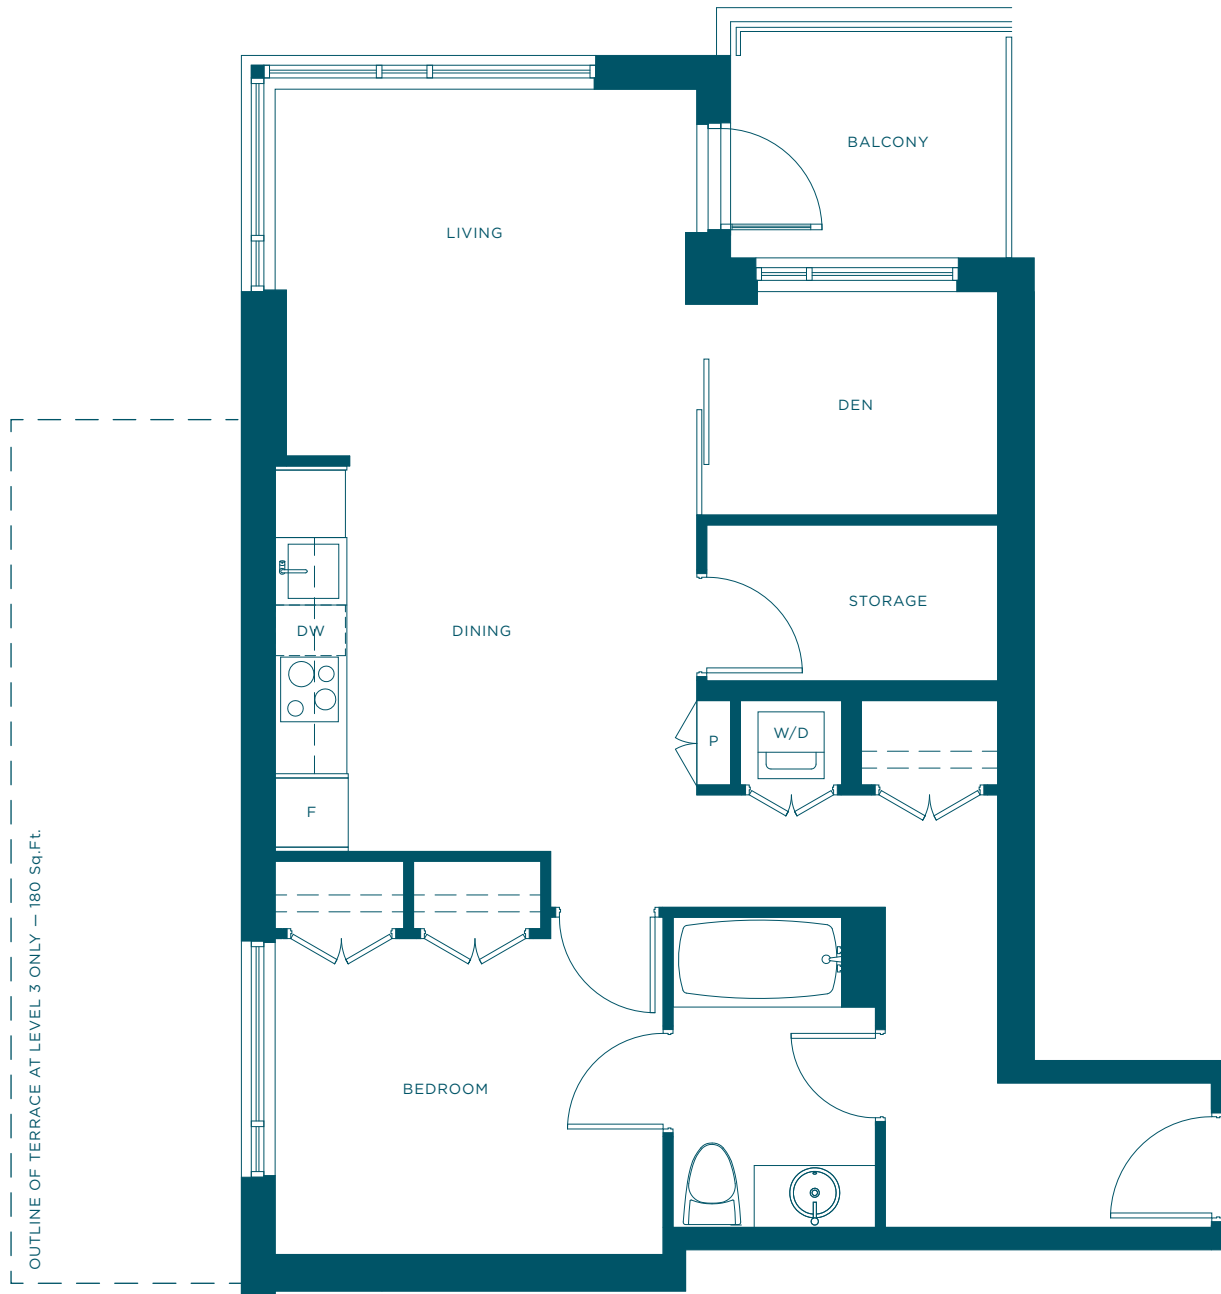

B2 | 08

1 BEDROOM + DEN

Interior | 798 Sq.Ft.

Exterior | 57 Sq.Ft.

NAVÍOTM

SOUTH

LEVEL 3-12

Concert reserves the right to make modifications and changes to floor plans, project design, specifications and features. Final suite size, dimensions, and floorplans are approximate and may vary. E.&O.E. May 2016