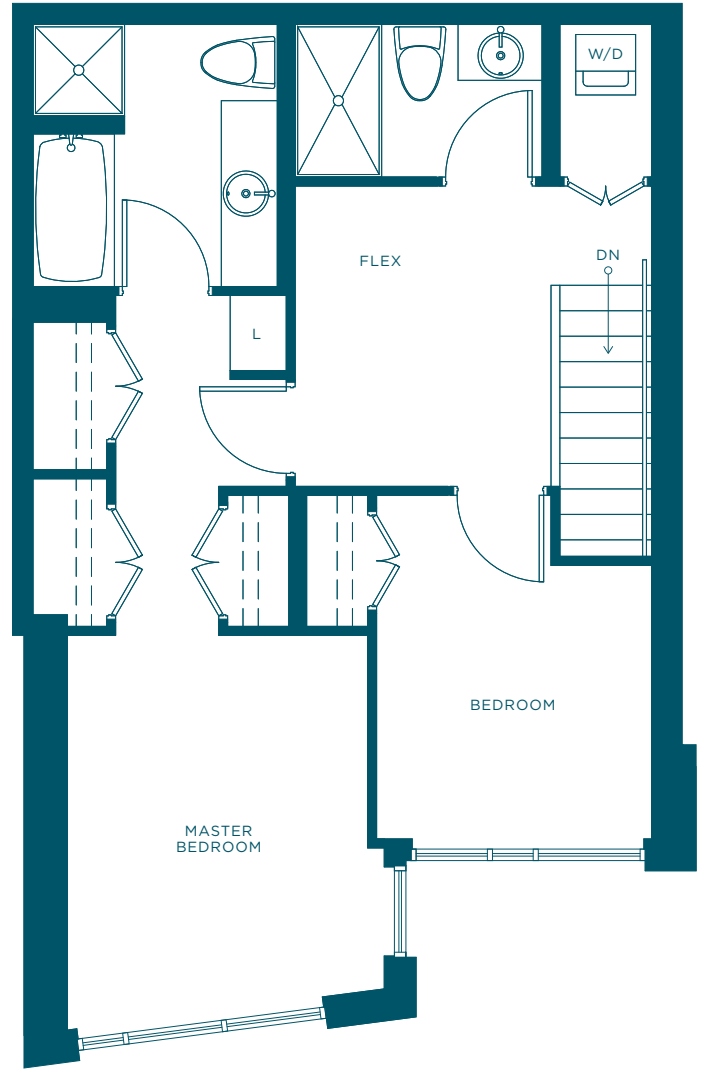

TH2

2 BEDROOM

Interior | 1235 Sq.Ft.

Exterior | 153 Sq.Ft.

NAVÍOTM SOUTH

LEVEL 1

LEVEL 2

Pullman Porter St.

1st Ave.

Park

LEVEL 1 & 2

Concert reserves the right to make modifications and changes to floor plans, project design, specifications and features. Final suite size, dimensions, and floorplans are approximate and may vary. E.&O.E. May 2016