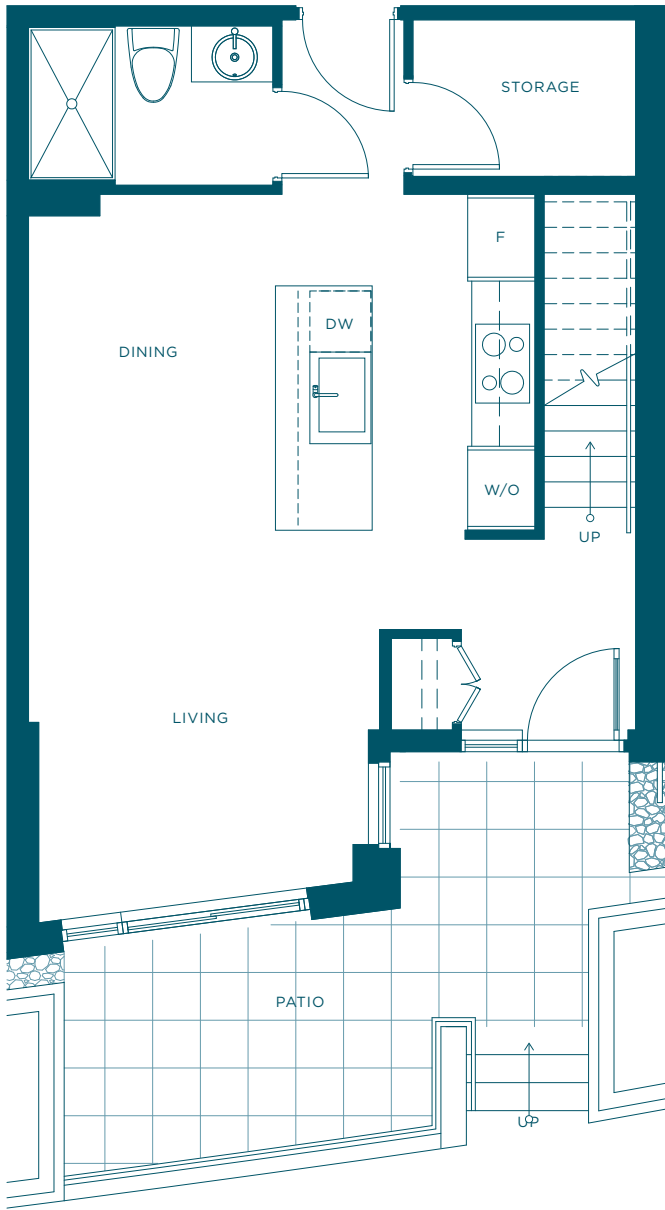

TH2

2 BEDROOM

Interior | 1235 Sq.Ft.

Exterior | 153 Sq.Ft.

NAVÍOTM SOUTH

LEVEL 1

LEVEL 2

Pullman Porter St.

1st Ave.

Park

LEVEL 1 & 2

Concert reserves the right to make modifications and changes to floor plans, project design, specifications and features. Final suite size, dimensions, and floorplans are approximate and may vary. E.&O.E. May 2016