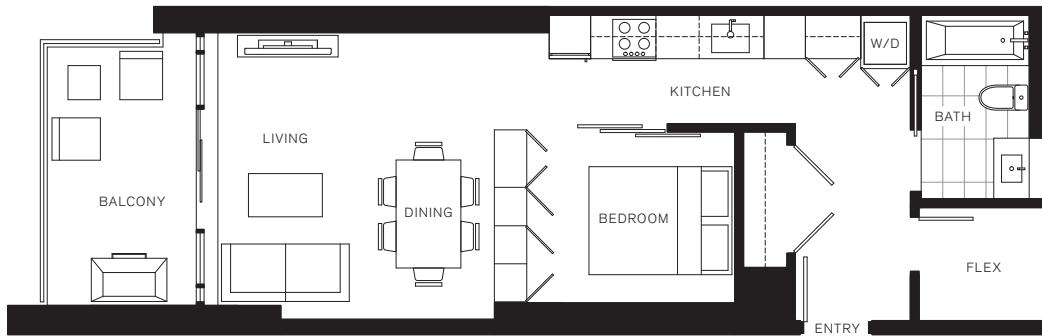

B PLAN

LOFT HOME

Junior 1 Bed + 1 Bath + Flex

Indoor: 583 Sq.Ft.

Outdoor: 95 Sq.Ft.

View: S

RIZEMODULAR

*A storage solution with
space changing flexibility.*

THE INDEPENDENT AT MAIN

FLOOR 3 - 22

The developer reserves the right to make changes and modifications to the information contained herein without prior notice. Dimensions, sizes, areas, specifications, layouts and materials are approximate only and subject to change without notice. E.&O.E.