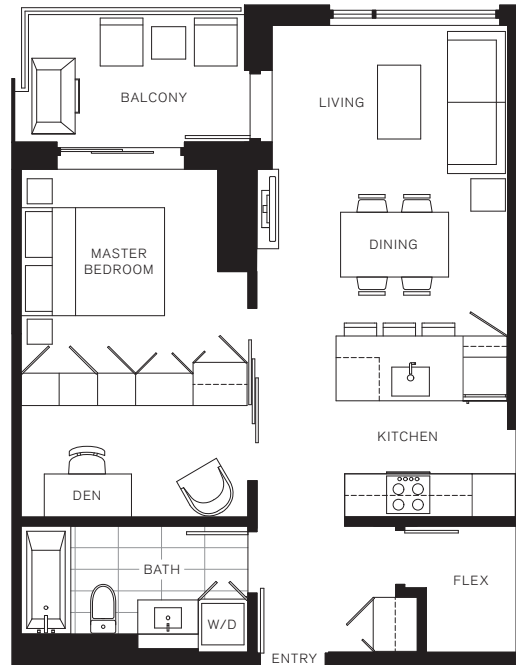

C1

PLAN

TOWER HOME

1 Bed + 1 Bath + Den + Flex

Indoor: 634 – 668 Sq.Ft.

Outdoor: 75 – 83 Sq.Ft.

View: E (Plan 03)

N (Plan 12)

RIZEMODULAR

A storage solution with space changing flexibility.

*PLAN 03 SHOWN, PLAN 12 SIMILAR

THE INDEPENDENT

AT MAIN

FLOOR 17 - 19

FLOOR 19 - 22