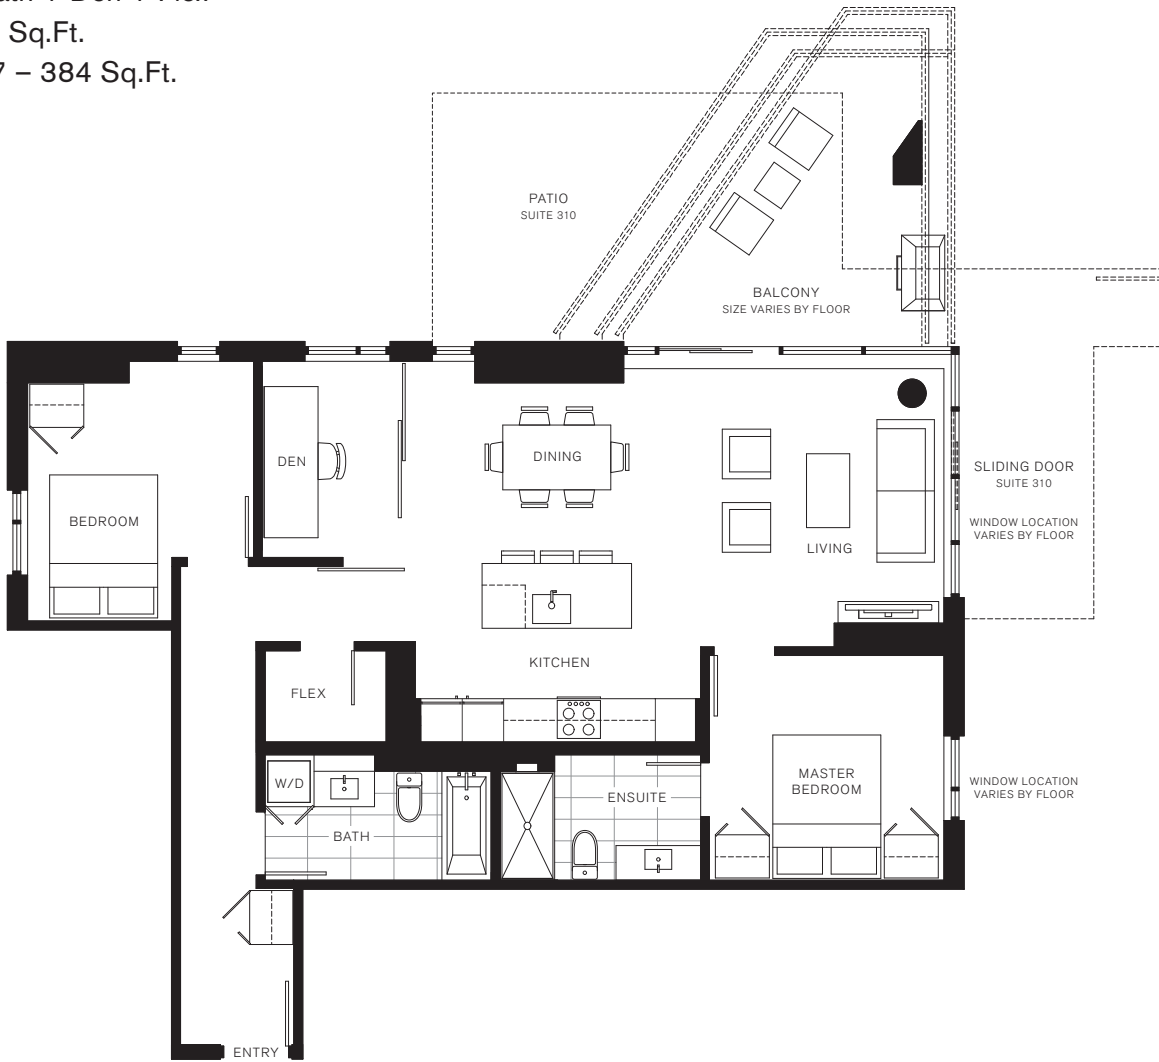

G

PLAN

TOWER HOME

2 Bed + 2 Bath + Den + Flex

Indoor: 1035 Sq.Ft.

Outdoor: 167 – 384 Sq.Ft.

View: NSW

THE INDEPENDENT

AT MAIN

FLOOR 3 - 22

The developer reserves the right to make changes and modifications to the information contained herein without prior notice. Dimensions, sizes, areas, specifications, layouts and materials are approximate only and subject to change without notice. E.&O.E.