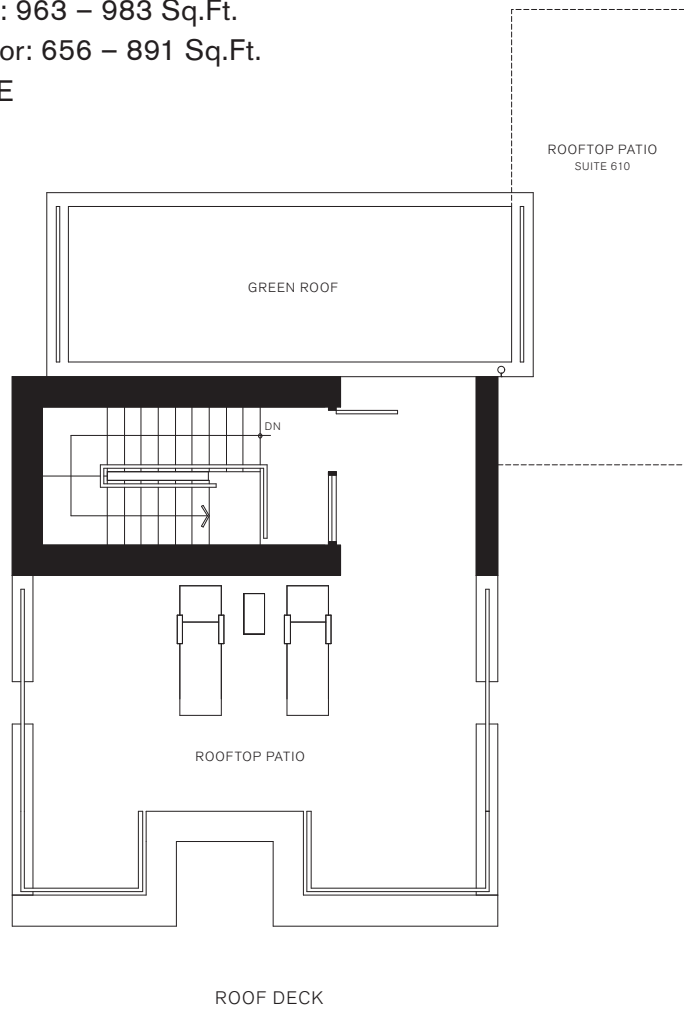

H6

PLAN

PODIUM HOME

2 Bed + 2 Bath + Den + Flex

Indoor: 963 – 983 Sq.Ft.

Outdoor: 656 – 891 Sq.Ft.

View: E

MAIN

FLOOR 6