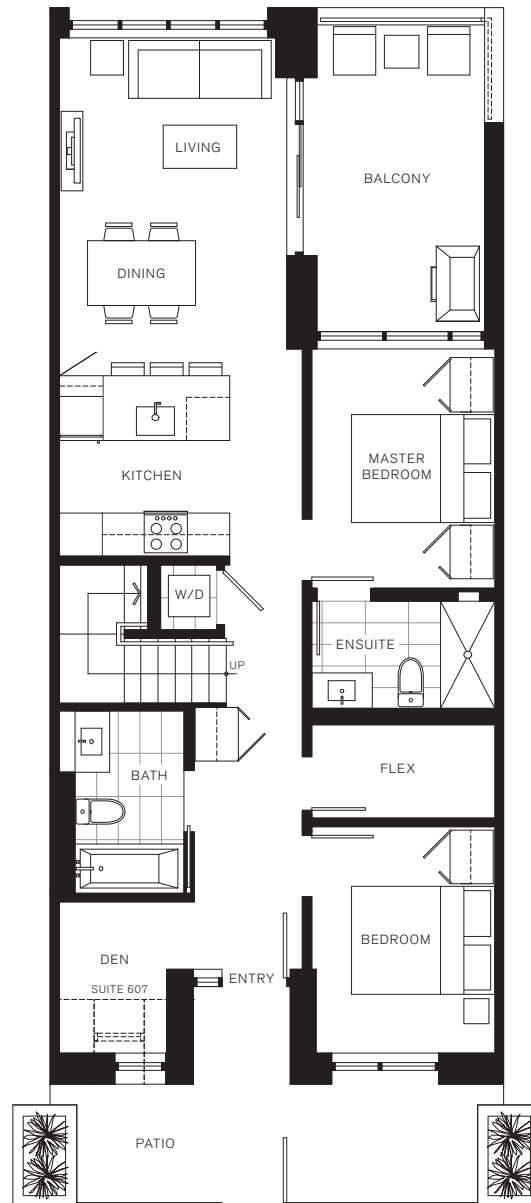

H6

PLAN

PODIUM HOME

2 Bed + 2 Bath + Den + Flex

Indoor: 963 – 983 Sq.Ft.

Outdoor: 656 – 891 Sq.Ft.

View: E

MAIN

FLOOR 6