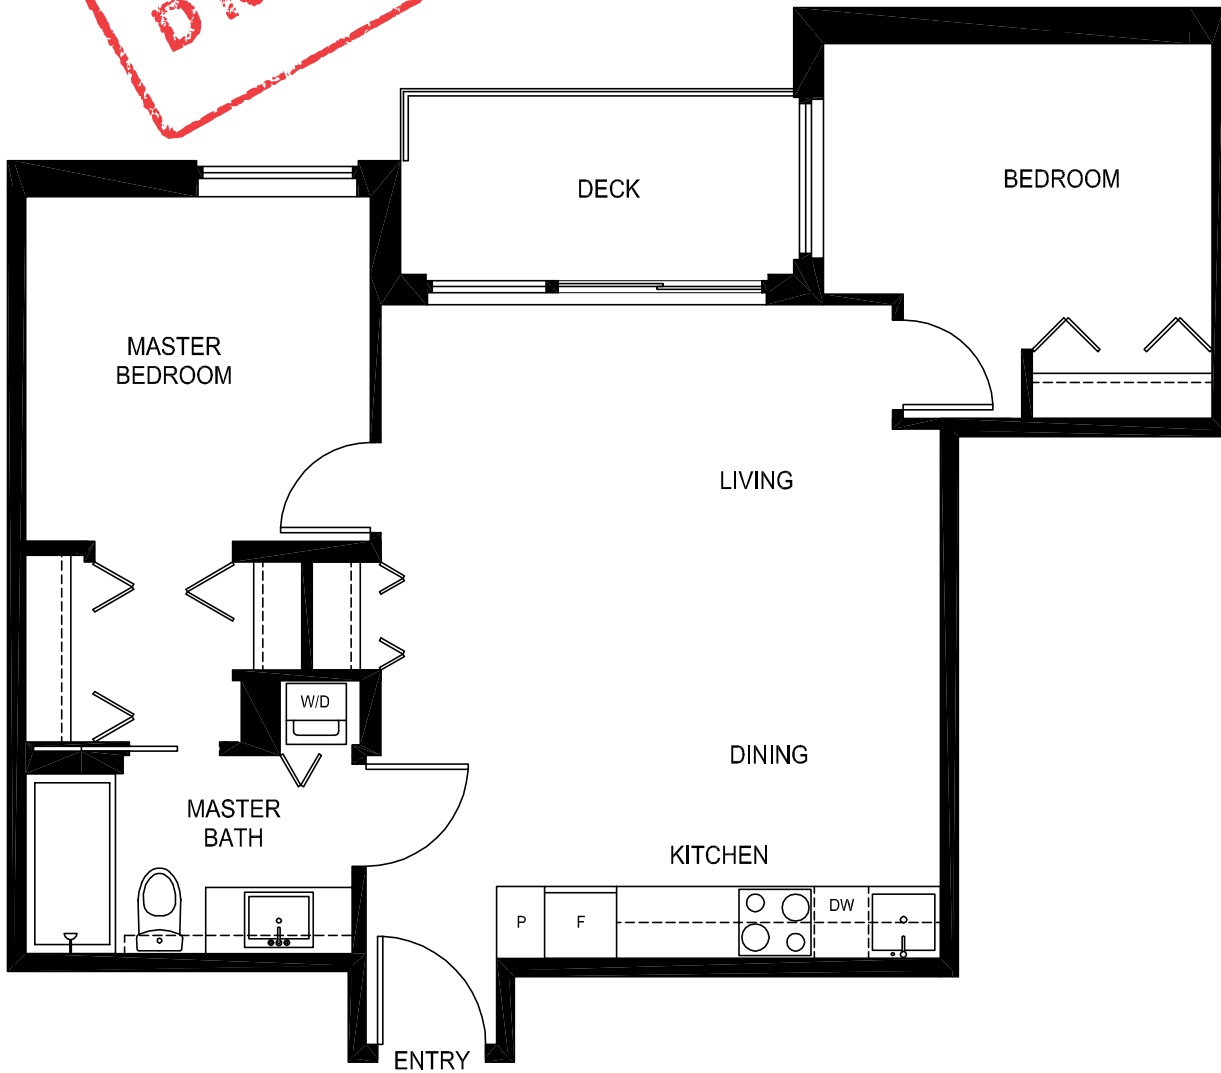

MW = Millwork Closet System

DASHED LINE REPRESENTS
DECK SIZE ON LEVEL 2

KEEPER BLOCK

HERITAGE MEETS MODERN

Kefer (Plan H)
Flat
517 SF

DASHED LINE ON DECK REPRESENTS
DECK SIZE ON LEVEL 2

MW = Millwork Closet System

MAIN (Plan K)
1 Bedroom
528 SF

DASHED LINE REPRESENTS
DECK SIZE ON LEVEL 3

SOLTERRA PRIVATE COLLECTION

Level 10

Level 9

Level 8

Level 5-7

KEEPER ST
Level 3

MINIST

KEEPER BLOCK

HERITAGE MEETS MODERN

CARRALL (Plan M)
2 Bedroom
662 SF

SOLTERRA PRIVATE COLLECTION

Level 9

Level 8

Level 5-7