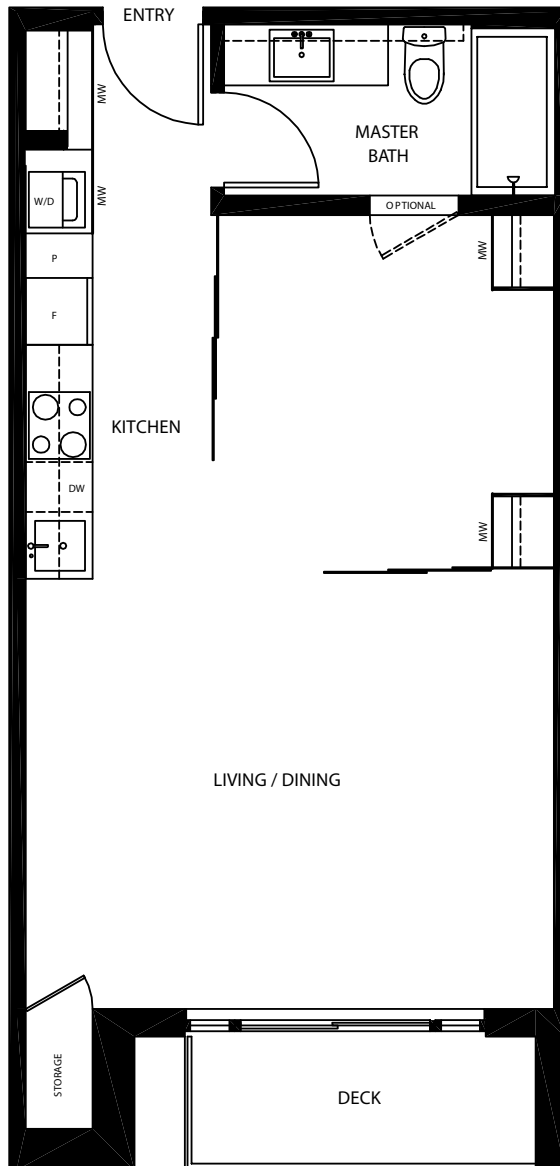

MW = Millwork Closet System

DASHED LINE REPRESENTS
DECK SIZE ON LEVEL 2

KEEPER BLOCK

HERITAGE MEETS MODERN

Kefer (Plan H)
Flat
517 SF

DASHED LINE ON DECK REPRESENTS
DECK SIZE ON LEVEL 2

MW = Millwork Closet System

Level 8

Level 5-7

Level 3

KEEPER ST

Level 2

KEEPER BLOCK

HERITAGE MEETS MODERN

CARRALL (Plan J)
2 Bedroom
780 SF

MAIN (Plan K)
1 Bedroom
528 SF

DASHED LINE REPRESENTS
DECK SIZE ON LEVEL 3

SOLTERRA PRIVATE COLLECTION

Level 10

Level 9

Level 8

Level 5-7

KEEPER ST
Level 3