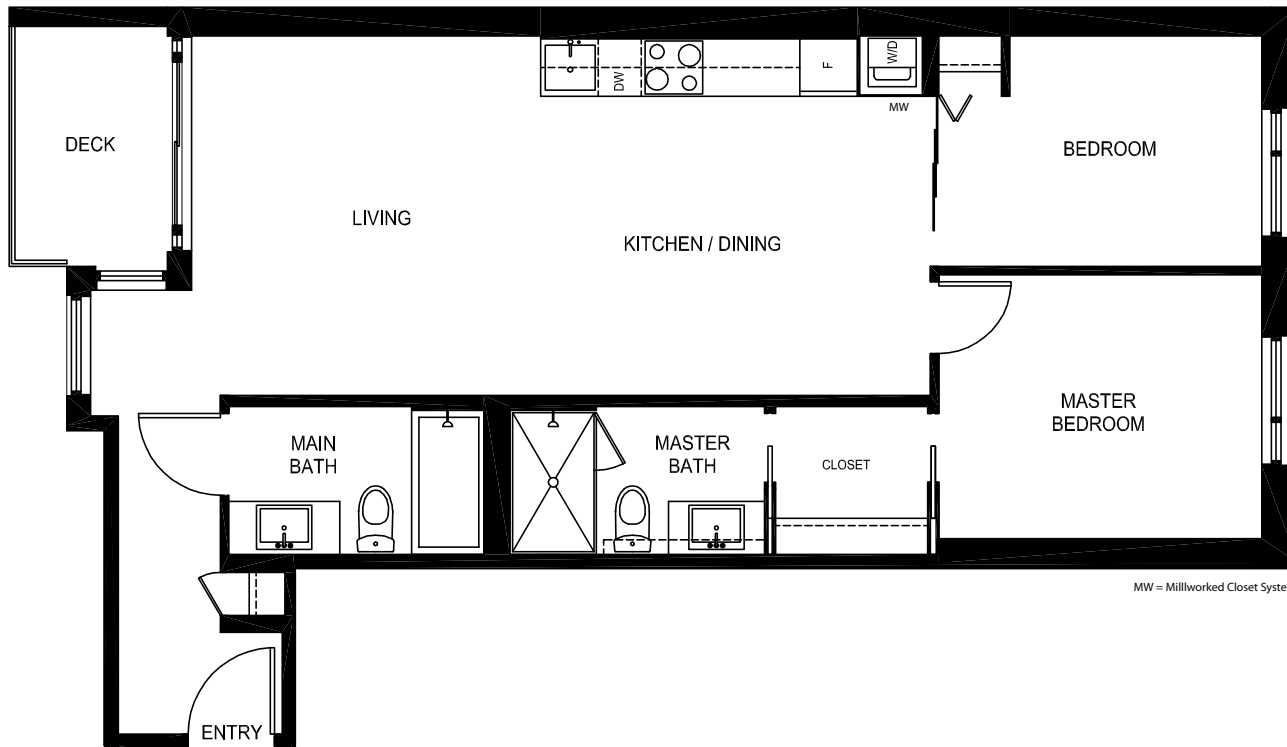

KEEFER BLOCK

HERITAGE MEETS MODERN

Carrall (Plan A1)
2 Bedroom
823 SF

MW = Millwork Closet System

SOLTERRA PRIVATE COLLECTION

Level 9

Level 8

Level 5-7

KEEFER ST

Level 3

KEEPER BLOCK

HERITAGE MEETS MODERN

Keeper (Plan B)
Flat
450 SF

MW = Millworked Closet System

Level 8

Level 5-7

Level 8

Level 5-7

Level 3

Level 2

DASHED LINE ON DECK REPRESENTS
DECK SIZES ON LEVELS 9&10

KEEFER BLOCK

HERITAGE MEETS MODERN

CARRALL (Plan E)
2 BEDROOM AND DEN
878 SF

MW = Millwork Closet System

DASHED LINE REPRESENTS
DECK SIZE ON LEVEL 2

KEEPER BLOCK

HERITAGE MEETS MODERN

Kefer (Plan H)
Flat
517 SF

DASHED LINE ON DECK REPRESENTS
DECK SIZE ON LEVEL 2

MW = Millwork Closet System