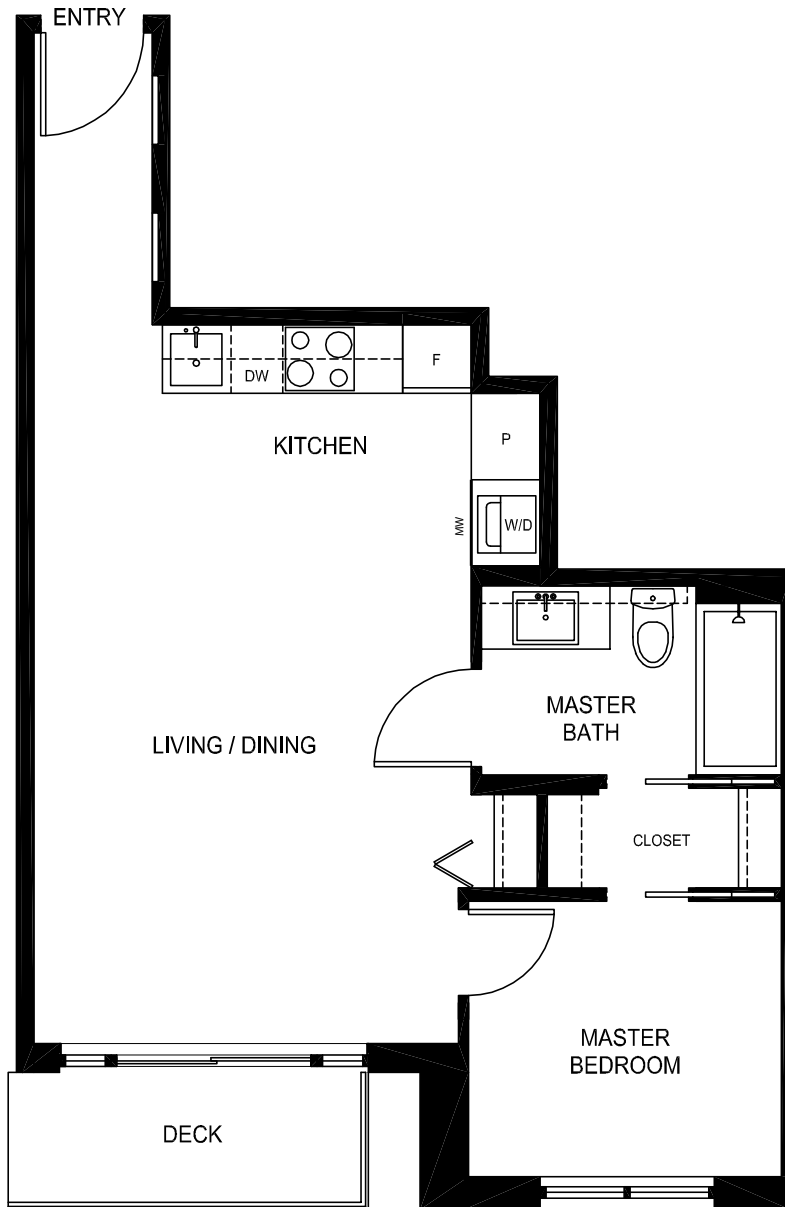

Level 8

Level 5-7

Level 3

Level 2

DASHED LINE ON DECK REPRESENTS
DECK SIZES ON LEVELS 9&10

KEEFER BLOCK

HERITAGE MEETS MODERN

CARRALL (Plan E)
2 BEDROOM AND DEN
878 SF

DRAFT

MW = Millworked Closet System

Level 5-7

Level 3

KEEFER ST
Level 2

KEEFER BLOCK

HERITAGE MEETS MODERN

Main (Plan F)
1 Bedroom
518 SF

MW = Millwork Closet System

DASHED LINE REPRESENTS
DECK SIZE ON LEVEL 2

KEEPER BLOCK

HERITAGE MEETS MODERN

Kefer (Plan H)
Flat
517 SF

DASHED LINE ON DECK REPRESENTS
DECK SIZE ON LEVEL 2

MW = Millwork Closet System