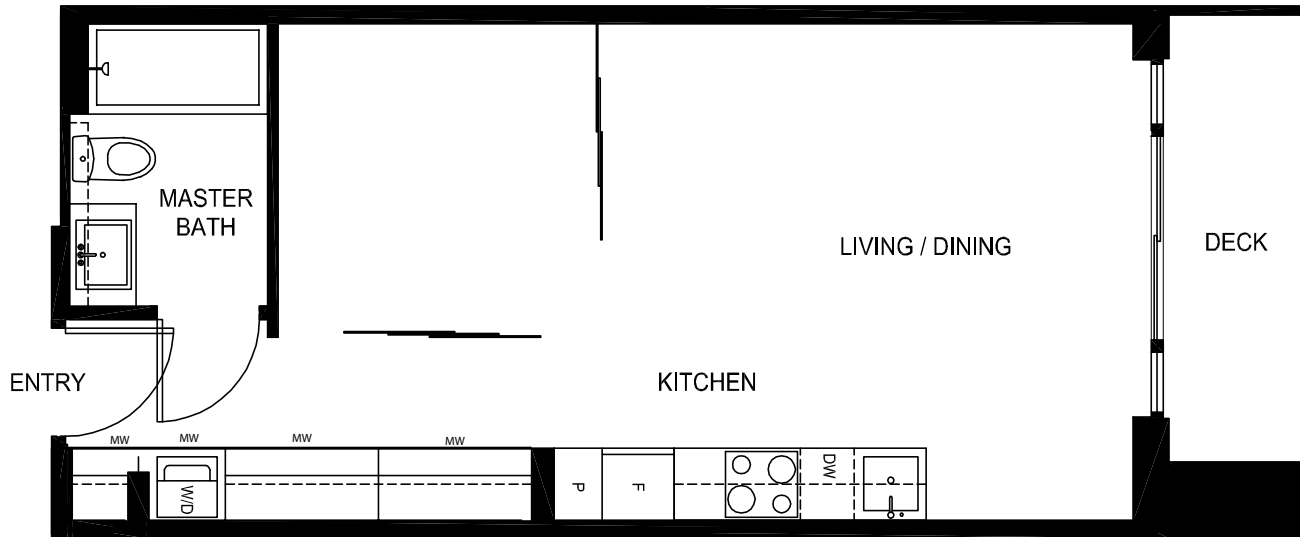

KEEPER BLOCK

HERITAGE MEETS MODERN

Keeper (Plan B)
Flat
450 SF

MW = Millworked Closet System

MAIN ST