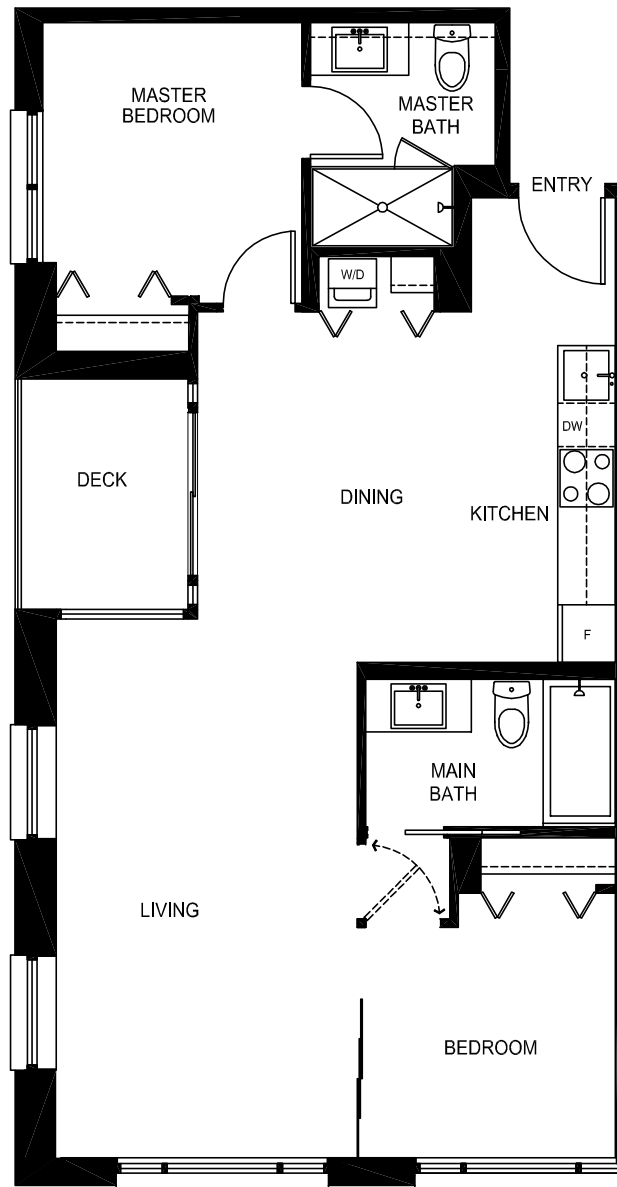

MW = Millwork Closet System

DASHED LINE REPRESENTS
DECK SIZE ON LEVEL 2

KEEPER BLOCK

HERITAGE MEETS MODERN

Kefer (Plan H)
Flat
517 SF

DASHED LINE ON DECK REPRESENTS
DECK SIZE ON LEVEL 2

MW = Millwork Closet System

Level 8

Level 5-7

Level 3

KEEPER ST

Level 2

KEEPER BLOCK

HERITAGE MEETS MODERN

CARRALL (Plan J)
2 Bedroom
780 SF

MAIN (Plan K)
1 Bedroom
528 SF

DASHED LINE REPRESENTS
DECK SIZE ON LEVEL 3

SOLTERRA PRIVATE COLLECTION

Level 10

Level 9

Level 8

Level 5-7

KEEPER ST
Level 3