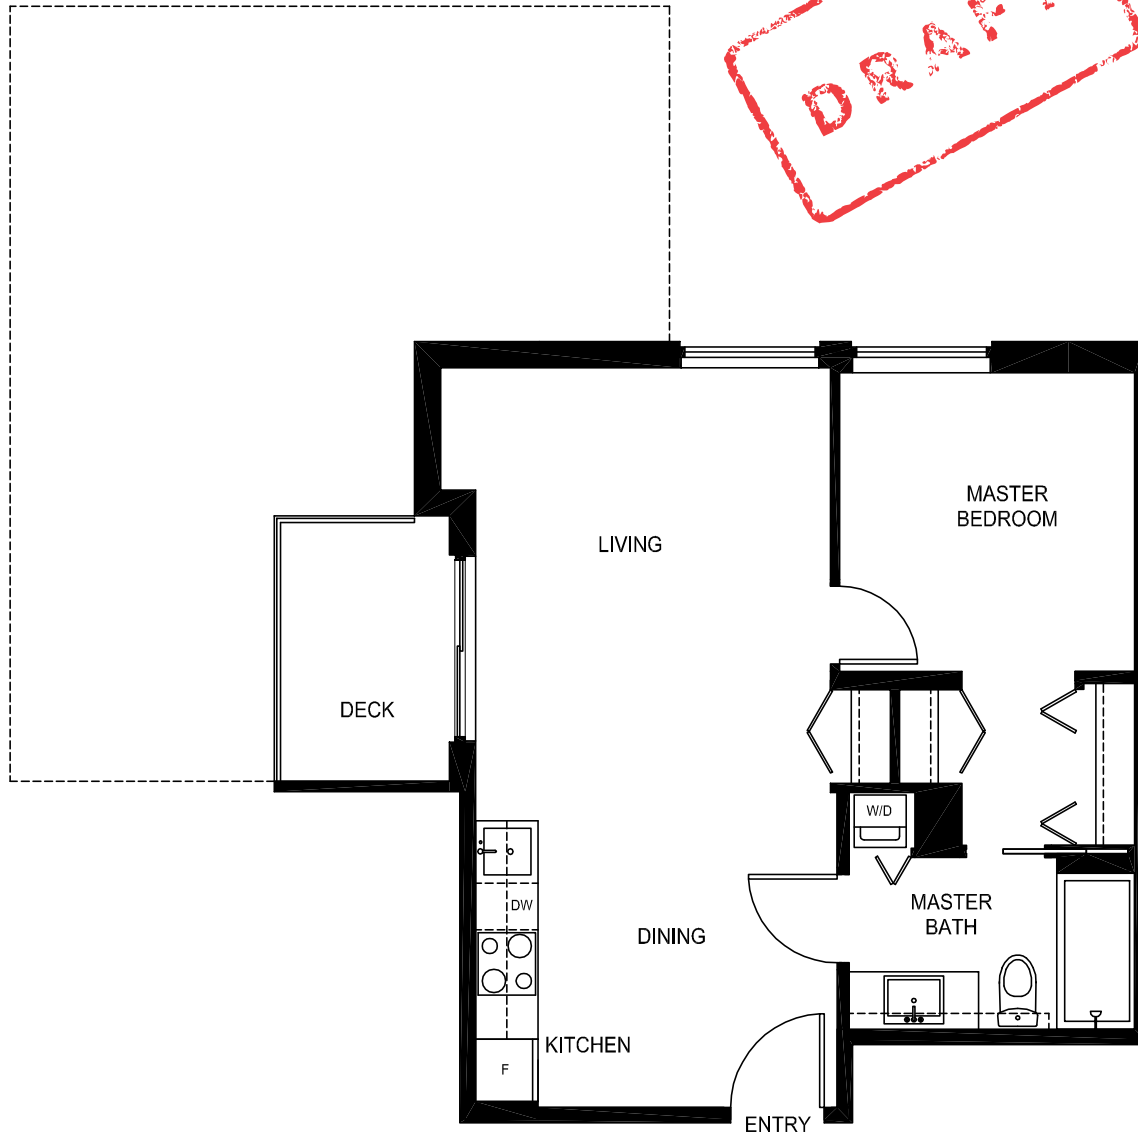

MW = Millwork Closet System

DASHED LINE REPRESENTS
DECK SIZE ON LEVEL 2

KEEPER BLOCK

HERITAGE MEETS MODERN

Kefer (Plan H)
Flat
517 SF

DASHED LINE ON DECK REPRESENTS
DECK SIZE ON LEVEL 2

MW = Millwork Closet System

MAIN (Plan K)
1 Bedroom
528 SF

DASHED LINE REPRESENTS
DECK SIZE ON LEVEL 3

SOLTERRA PRIVATE COLLECTION

Level 10

Level 9

Level 8

Level 5-7

KEEPER ST
Level 3