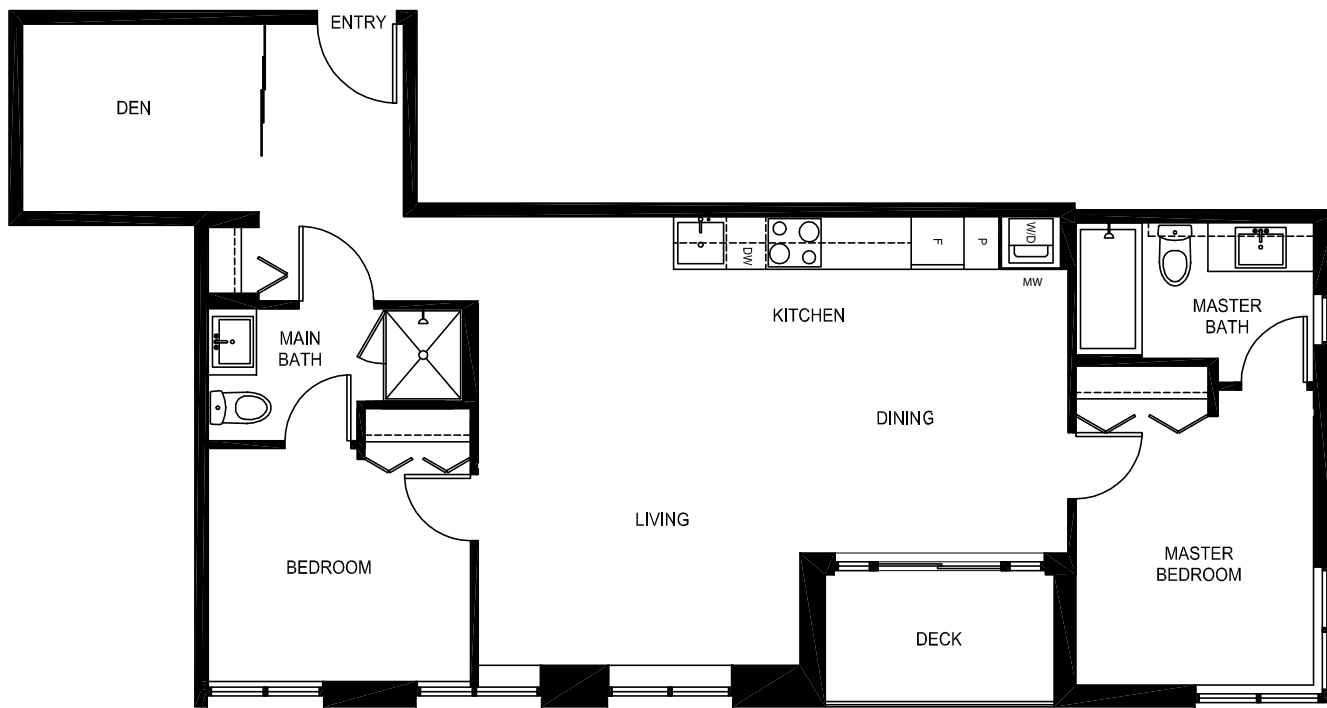

Level 8

Level 5-7

Level 3

Level 2

DASHED LINE ON DECK REPRESENTS
DECK SIZES ON LEVELS 9&10

KEEFER BLOCK

HERITAGE MEETS MODERN

CARRALL (Plan E)
2 BEDROOM AND DEN
878 SF

DRAFT

MW = Millworked Closet System

Level 5-7

Level 3

KEEFER ST
Level 2

KEEFER BLOCK

HERITAGE MEETS MODERN

Main (Plan F)
1 Bedroom
518 SF

MW = Millwork Closet System

DASHED LINE REPRESENTS
DECK SIZE ON LEVEL 2

KEEPER BLOCK

HERITAGE MEETS MODERN

Kefer (Plan H)
Flat
517 SF

DASHED LINE ON DECK REPRESENTS
DECK SIZE ON LEVEL 2

MW = Millwork Closet System

MAIN (Plan K)
1 Bedroom
528 SF

DASHED LINE REPRESENTS
DECK SIZE ON LEVEL 3

SOLTERRA PRIVATE COLLECTION

Level 10

Level 9

Level 8

Level 5-7

KEEPER ST
Level 3