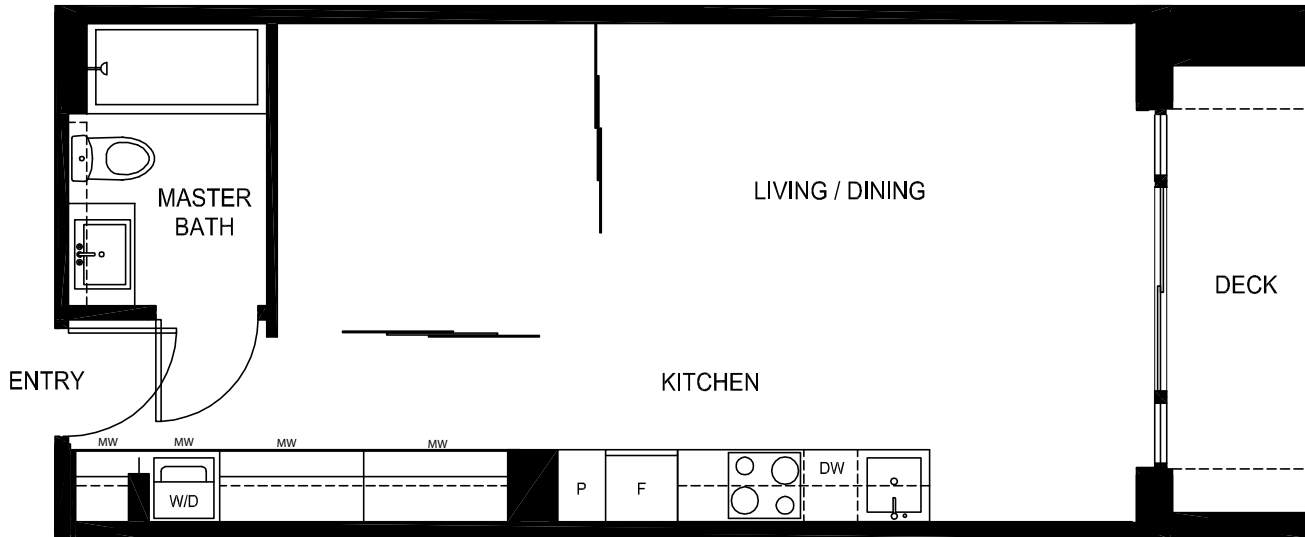

Level 3

Keeper St

Level 2

MAIN ST

KEEFER BLOCK

HERITAGE MEETS MODERN

Keefter (Plan C)
Flat
448 SF

MW = Millwork Closet System

Level 8

Level 5-7

Level 3

Level 2

DASHED LINE ON DECK REPRESENTS
DECK SIZES ON LEVELS 9&10

KEEFER BLOCK

HERITAGE MEETS MODERN

CARRALL (Plan E)
2 BEDROOM AND DEN
878 SF

DRAFT

MW = Millworked Closet System

Level 5-7

Level 3

KEEFER ST
Level 2

KEEFER BLOCK

HERITAGE MEETS MODERN

Main (Plan F)
1 Bedroom
518 SF

MW = Millwork Closet System

DASHED LINE REPRESENTS
DECK SIZE ON LEVEL 2

KEEPER BLOCK

HERITAGE MEETS MODERN

Kefer (Plan H)
Flat
517 SF

DASHED LINE ON DECK REPRESENTS
DECK SIZE ON LEVEL 2

MW = Millwork Closet System